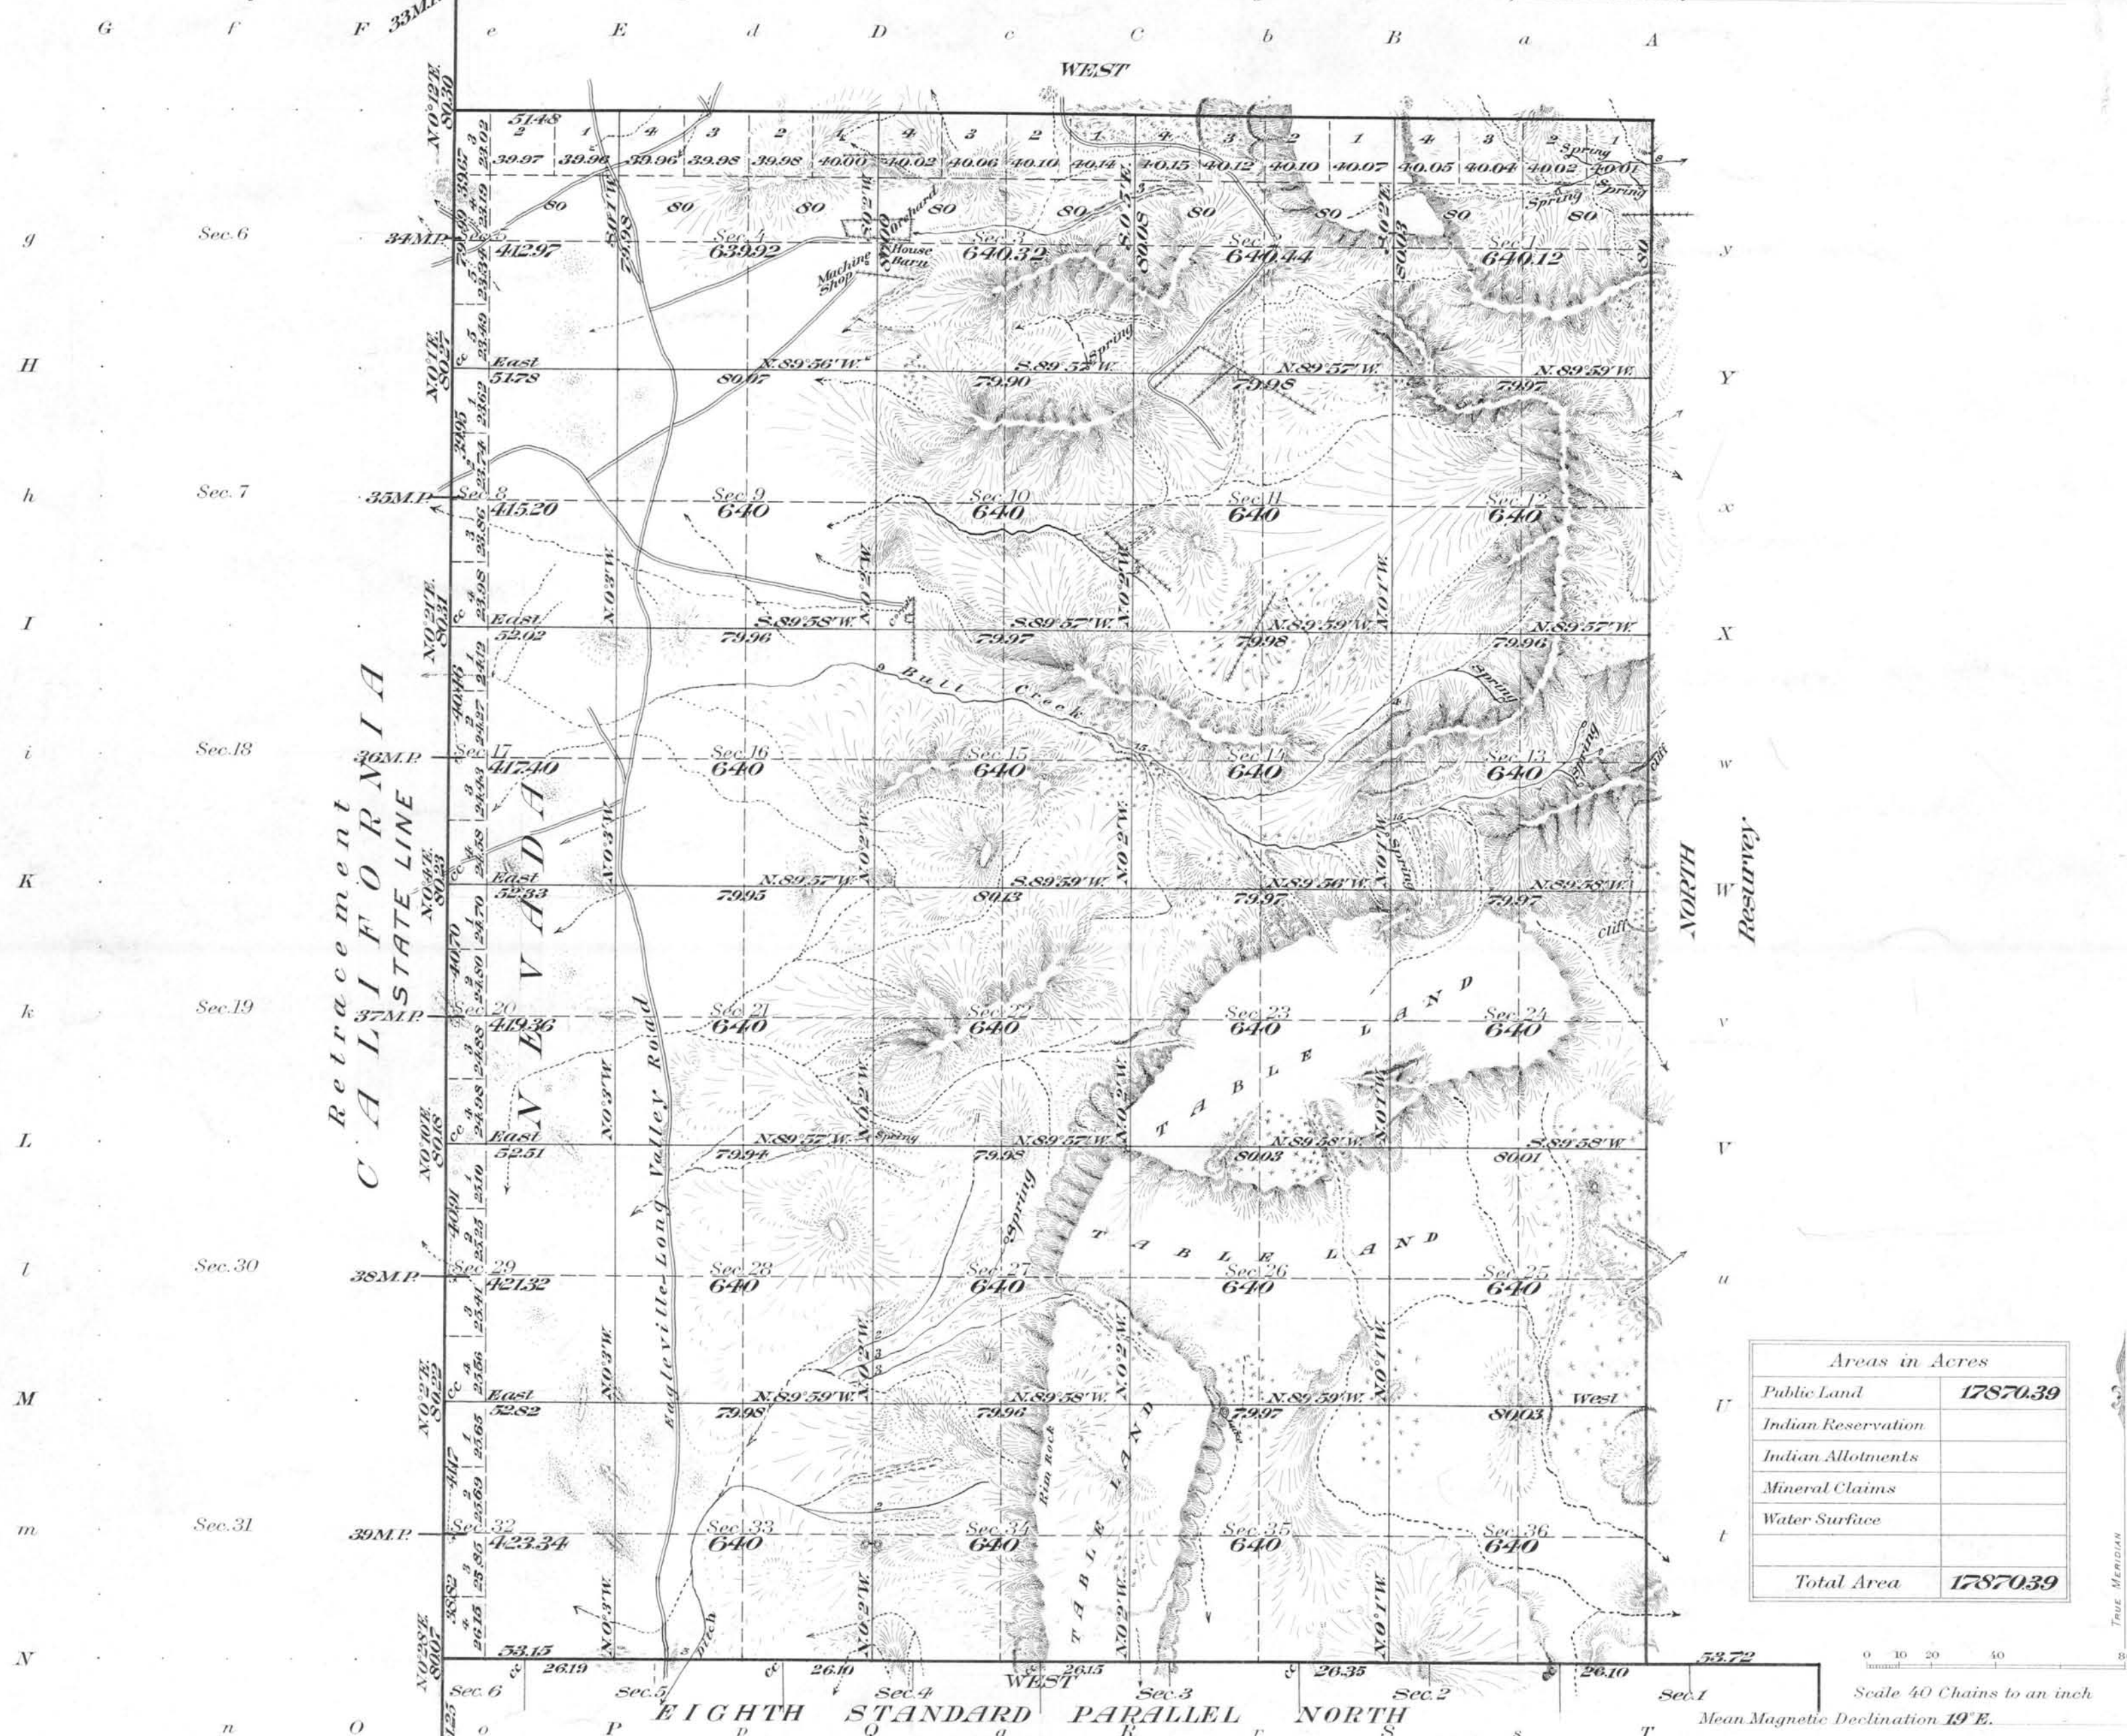

Township N^o 41 North, Range N^o 18 East, M^o Diablo, Meridian, Nevada.

Surveys Designated	By Whom Surveyed	Group			When Surveyed			
		No.	Date	Mls.	chs.	lks.	Begun	Completed
North Boundary	James D. Archer	5	August 6, 1910	4	51	48	September 14, 1911	
Eighth Stan. Par. North	"	"	"	4	53	15	Aug. 28, 1911	Aug. 29, 1911
Subdivision	"	"	"	4	21	26	Sept. 18, "	Sept. 26, "
East Boundary Resur.	"	"	"	6	00	00	" 12, "	" 13, "
Retracement State Line	"	"	"	5	79	70	August 31, 1911	

The above map of Township No. 41 North, Range No. 18 East, of the M^o Diablo Meridian, Nevada, is strictly conformable to the field notes of the survey thereof on file in this office, which have been examined and approved.

U. S. Surveyor General's Office.
Reno, Nevada, July 24, 1914.

Matthew Kyle
Surveyor General.