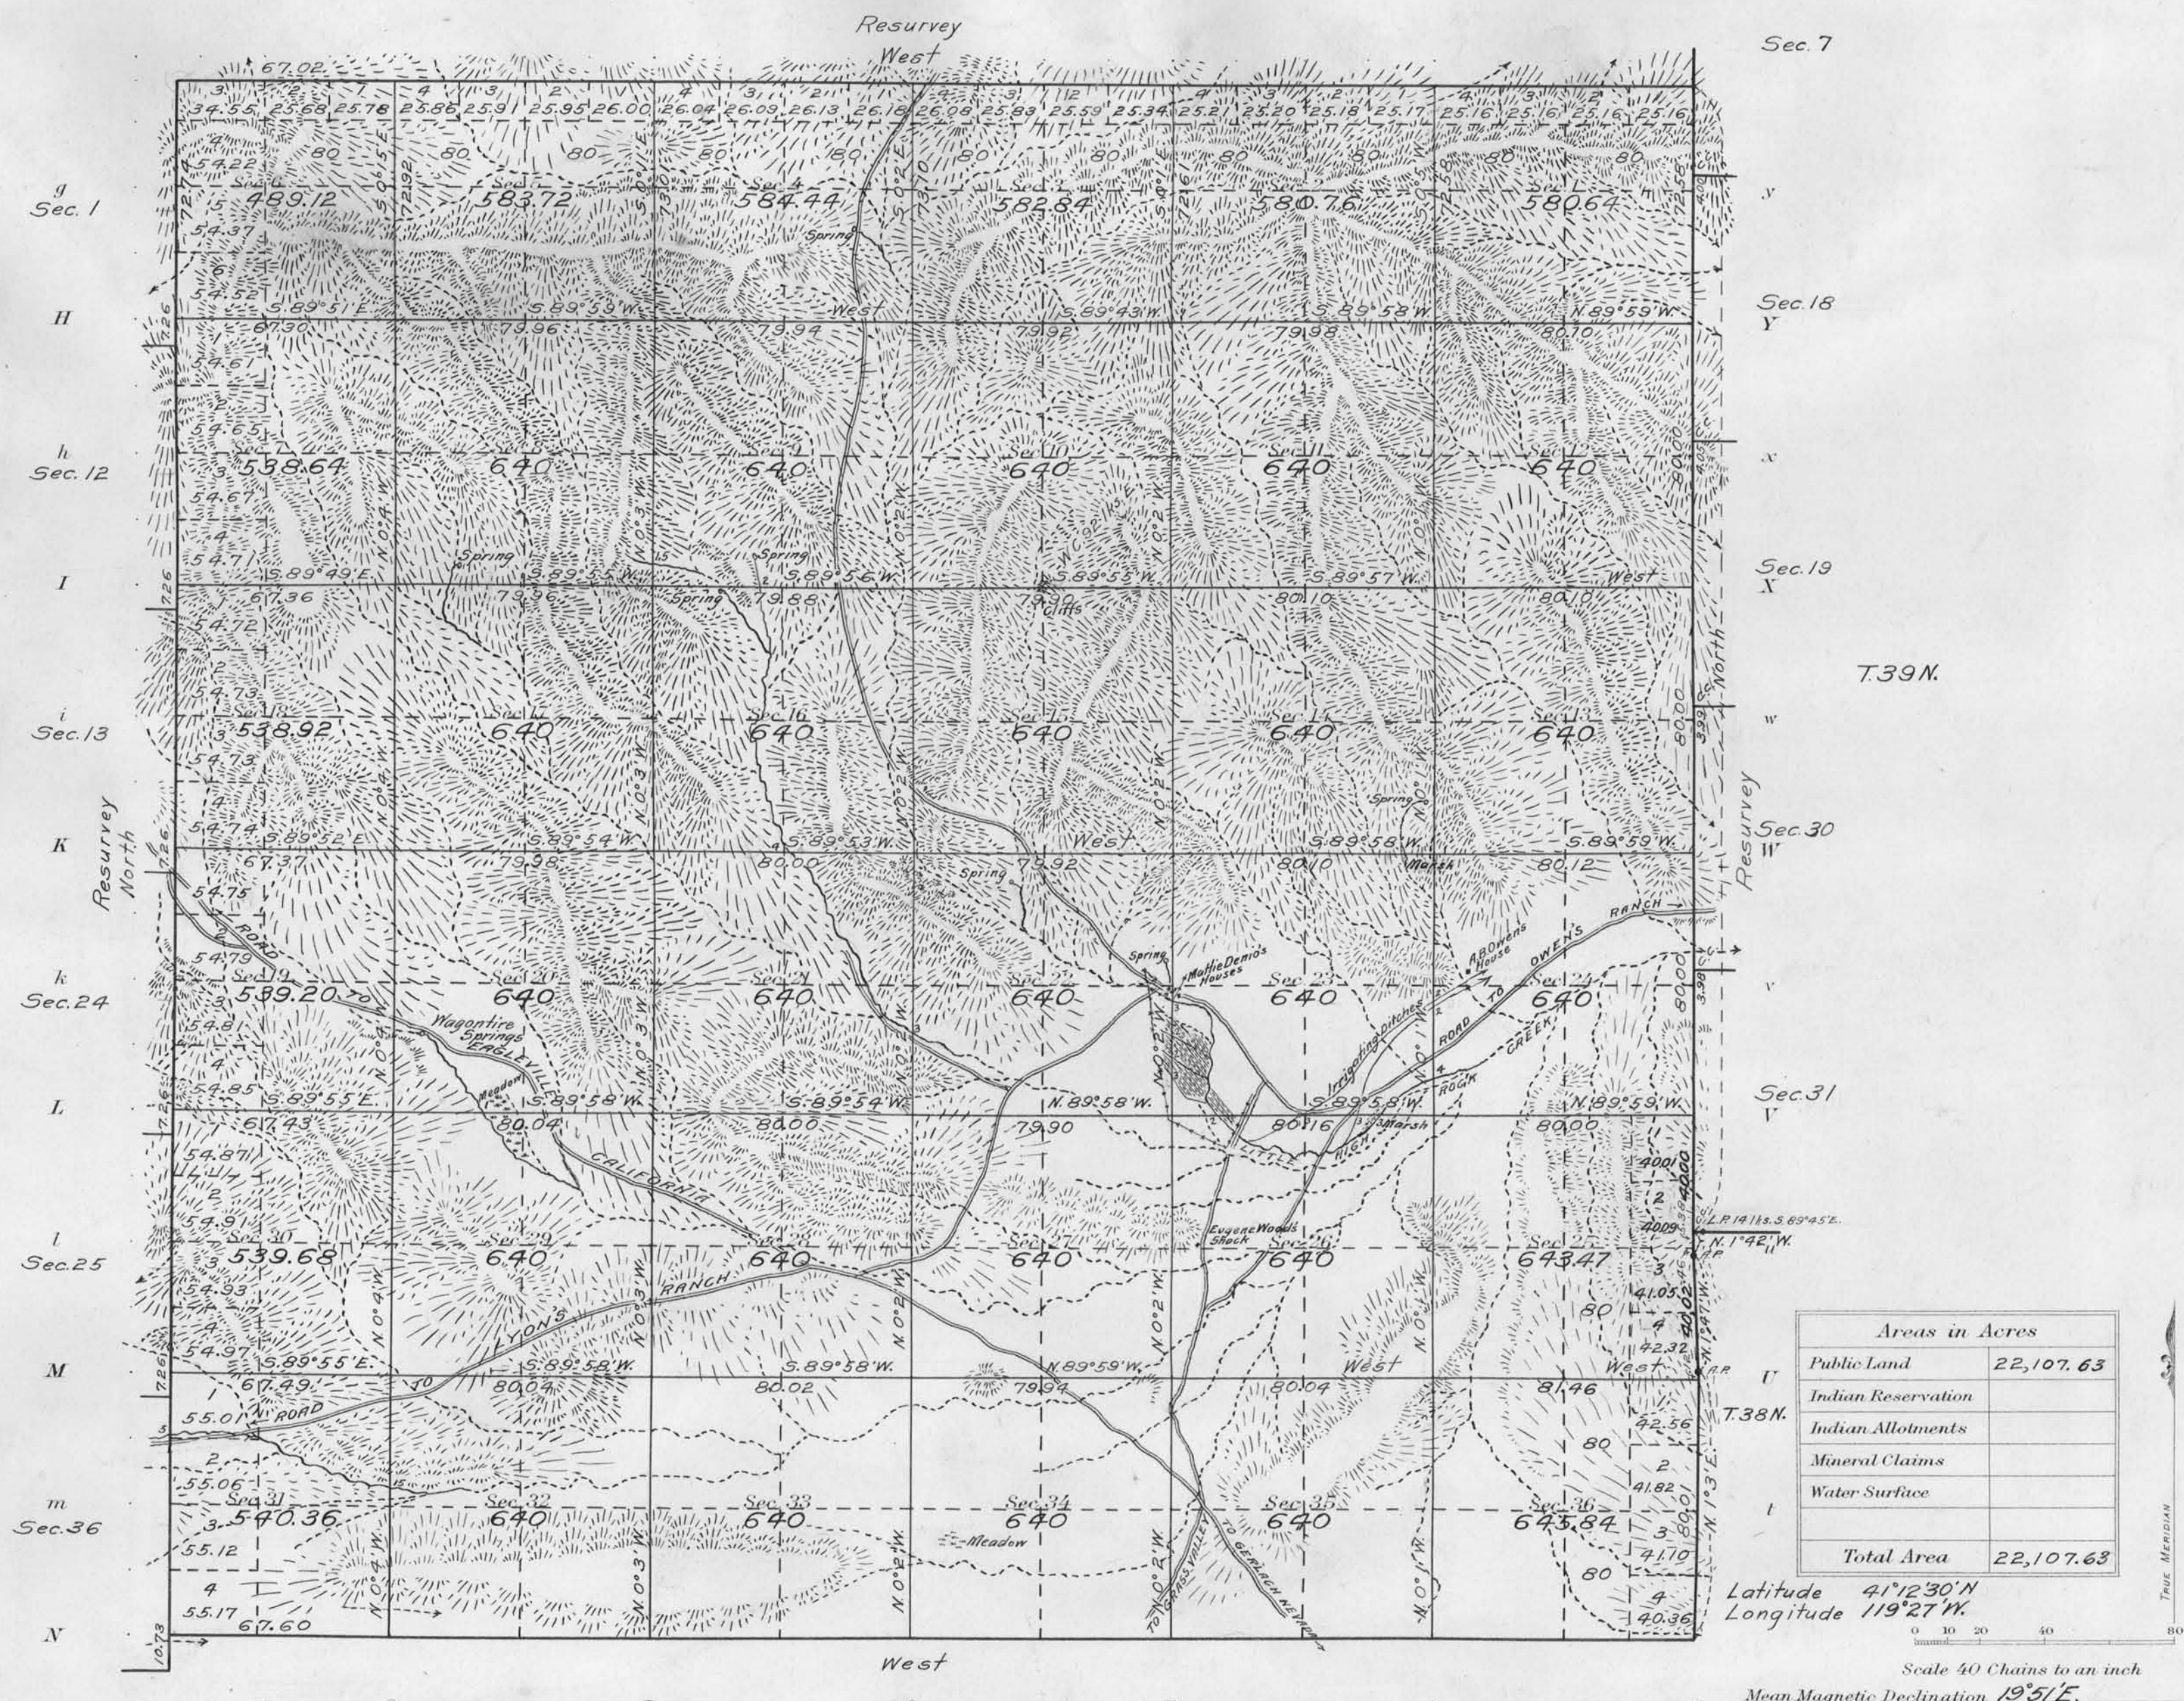

Township N<sup>o</sup> 39 North, Range N<sup>o</sup> 22 East, M<sup>t</sup> Diablo Meridian, Nevada

G f F e E d D o C b B a A

Surveys Designated	By Whom Surveyed	Group		Amount of Surveys			When Surveyed	
		No.	Date	Mls.	chs.	lks.	Began	Completed
North Bdy-Resur.	W.E. Hoffman	31	May 21, 1914	5	67	2		
East "	"	"	"	5	72	61	Oct. 3, 1914	Oct. 24, 1914
West "	"	"	"	6	3	47		
Subdivisions	"	"	"	58	62	73		

The above map of Township No. 39 North Range No. 22 East of the Mt. Diablo Meridian Nevada is strictly conformable to the field notes of the survey thereof on file in this office, which have been examined and approved

U.S. Surveyor General's Office.  
Reno, Nevada, April 14, 1917

*John B. Sullivan*  
Surveyor General.