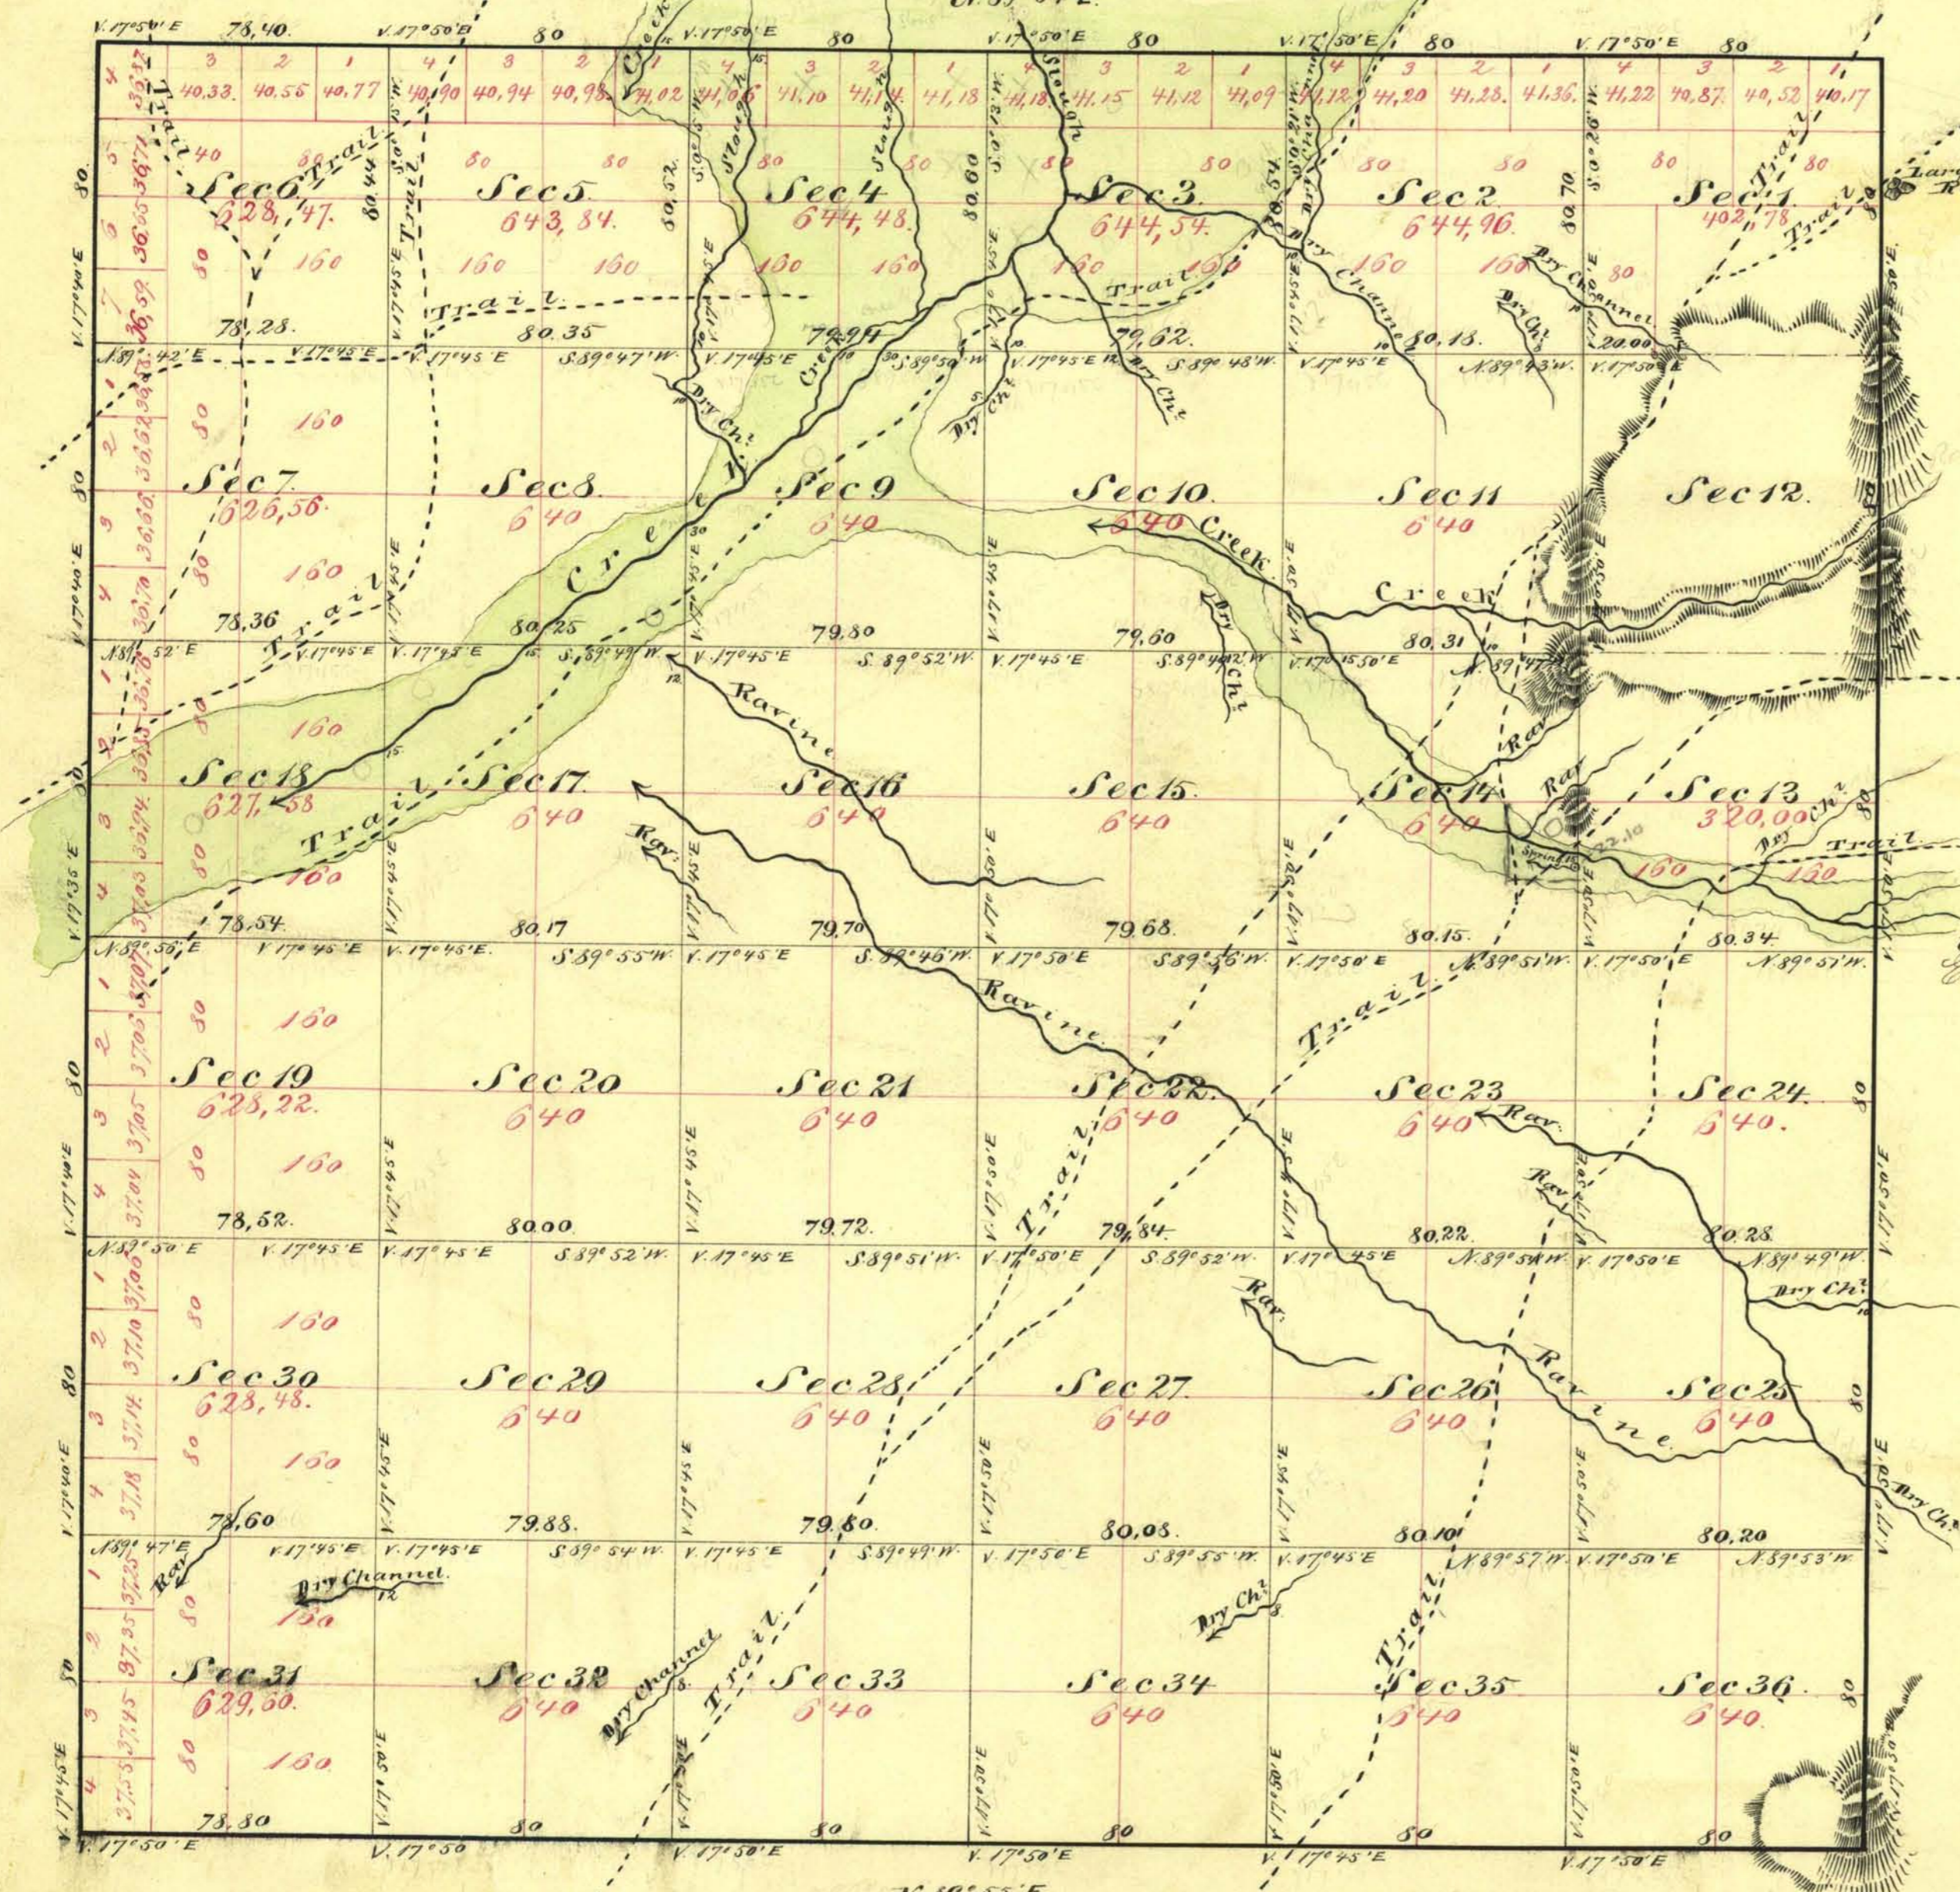

Township No 37 North. Range No 44 East. Mount Diablo Meridian.

Aggregate Area of Public Land (surveyed) 21,789.57 acres
 Estimated --- V. Barren Mountain (unsurveyed) 1,200.00 ---
 Aggregate 22,989.57 acres

Commenced April 15th 1869
 Completed --- 22nd ---

Surveys Designated	By whom surveyed	Date of Contract	Amount of Survey mbs. lbs. cts.	When surveyed
West Boundary of Township	J. P. Hatch	Sept. 17 th 1858	5-00-00	1858
Rest of Township lines	J. P. Hatch & J. Eaton	January 30 th 1859	17-77-20	1859
Subdivision lines			58-15-31	April 1859

The above Map of Township No 37 North, Range No 44 East Mount
 Diablo Meridian is truly conformable to the field notes of the Survey thereof on file
 in this Office, which have been examined and approved.
 U.S. Surveyor General's Office.
 Virginia City Nevada.
 April 30th 1869
 J. R. Dafford
 U.S. Surveyor General Nevada.