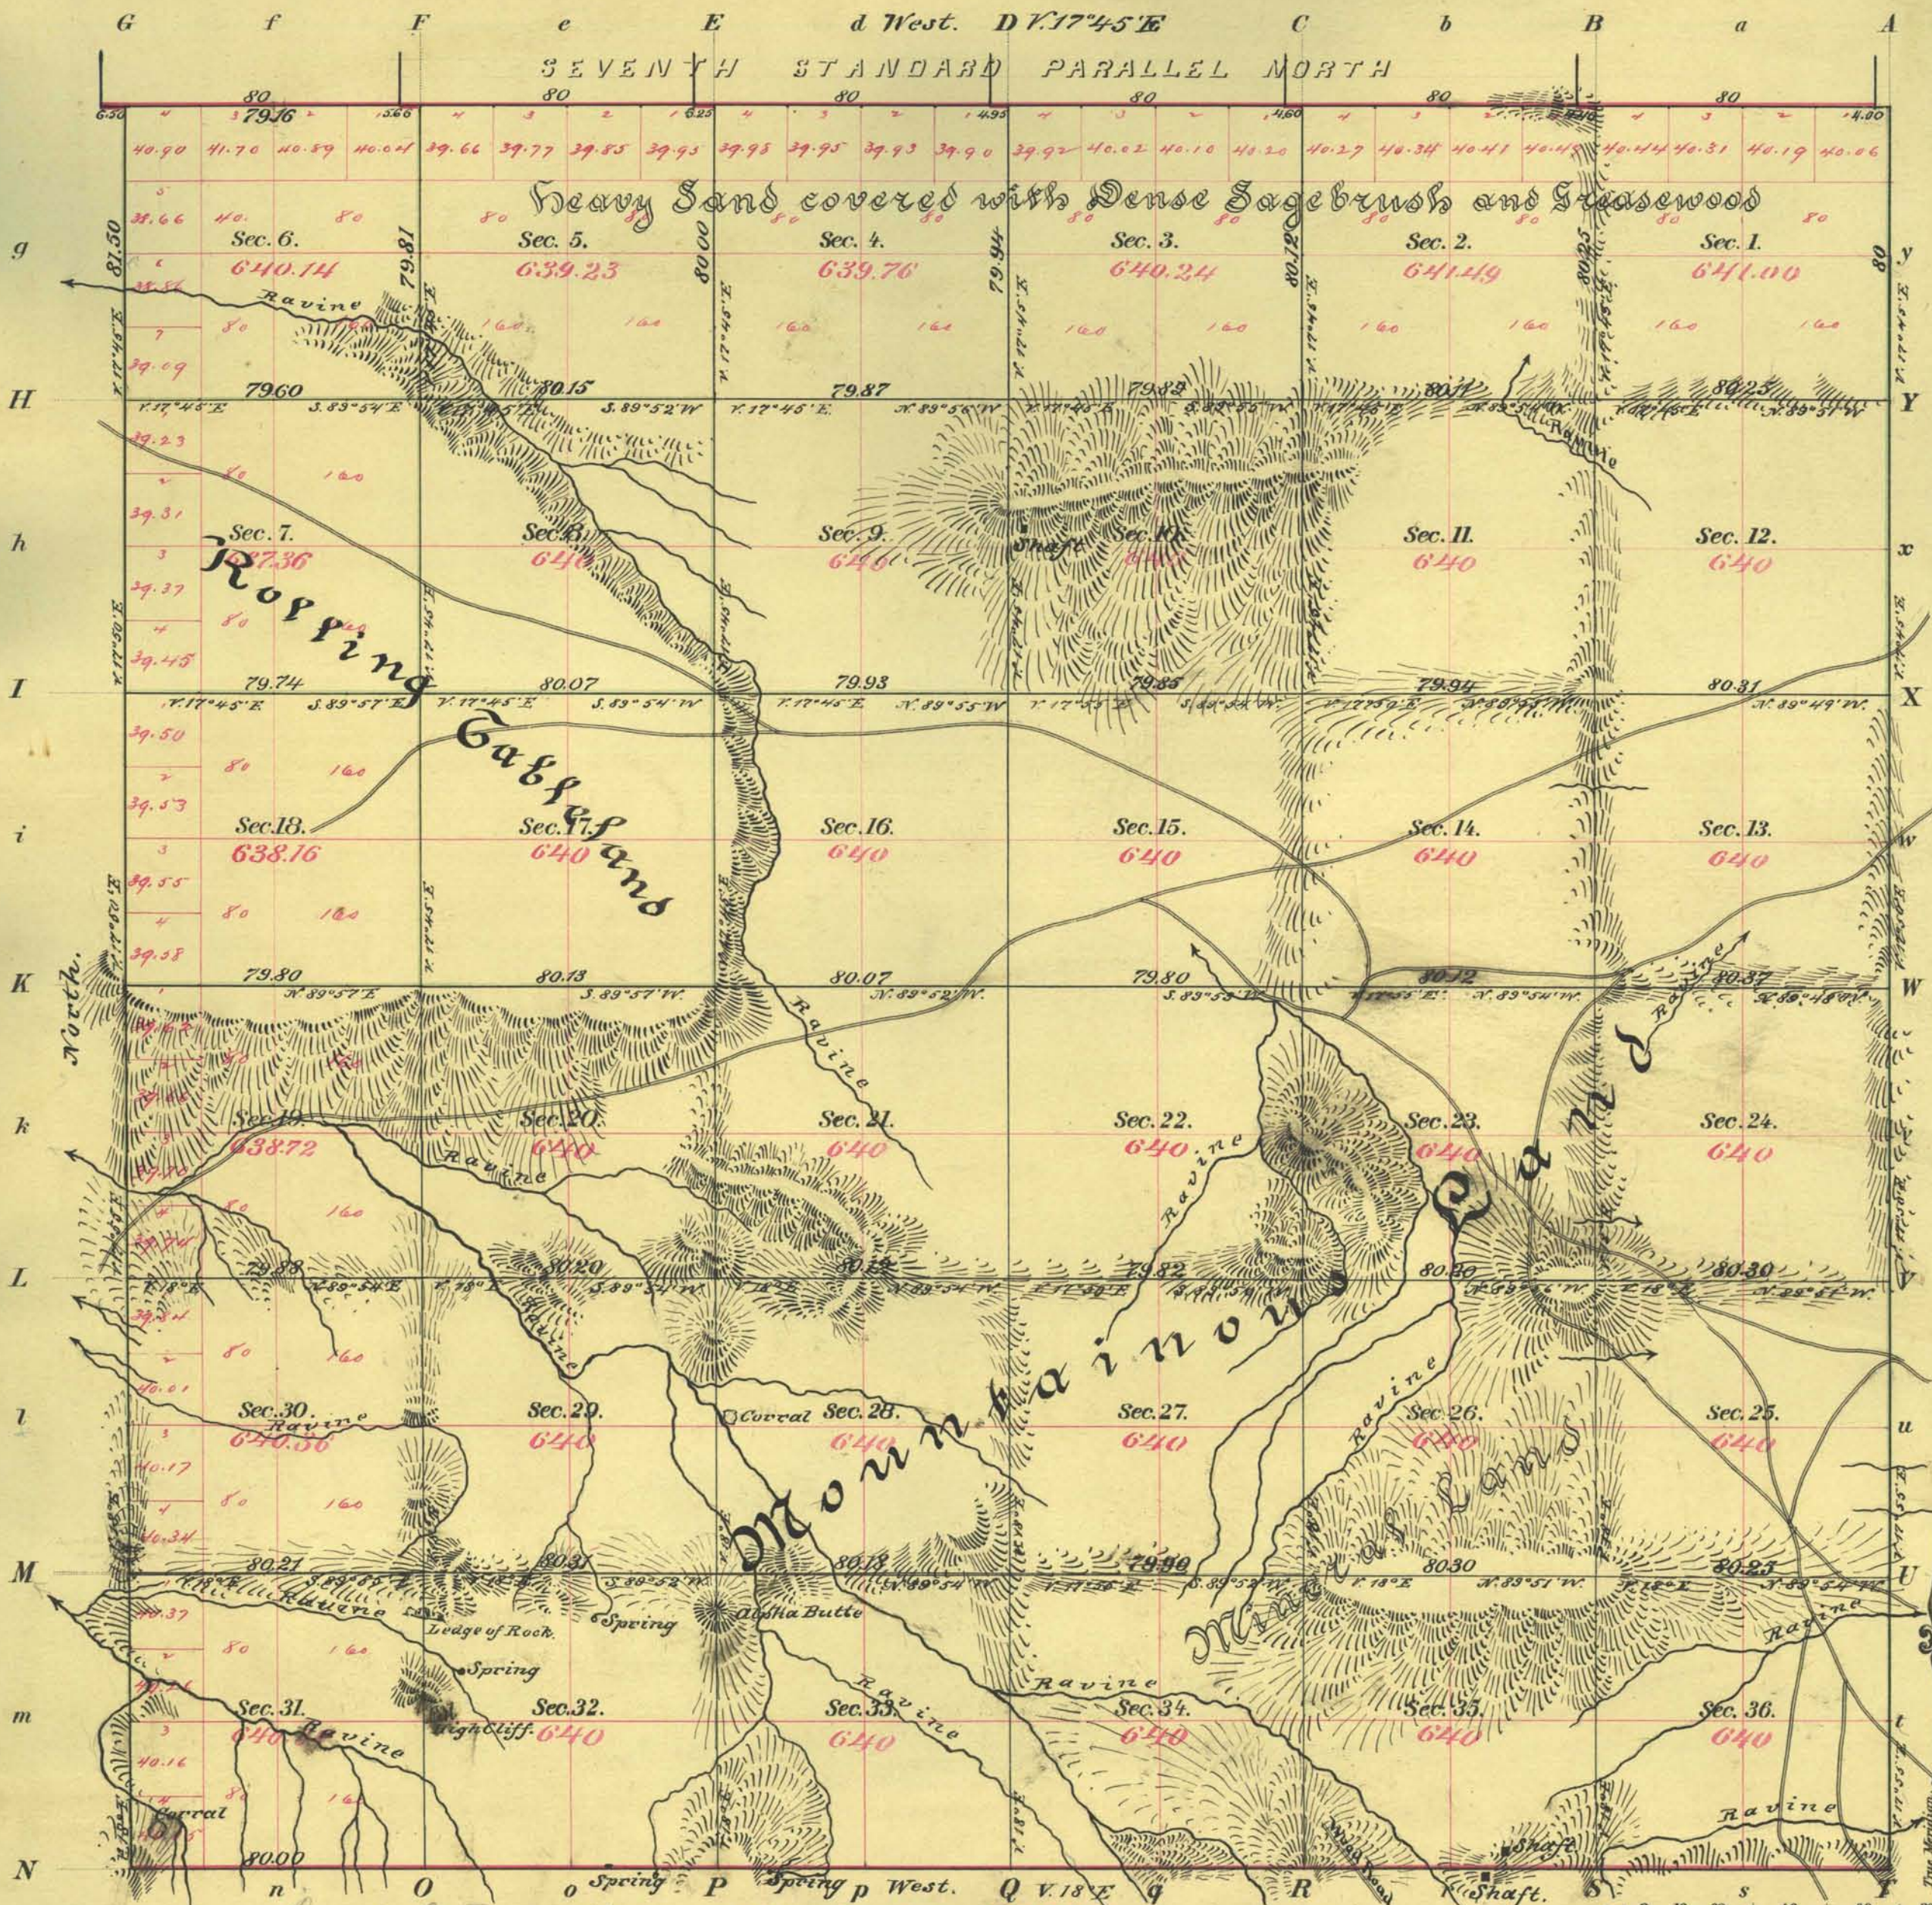

Township N^o 35 North Range N^o 34 East, Mount Diablo Meridian

Meanders of							
Posts	Courses	Ch. Lk.	Posts	Courses	Ch. Lk.	Posts	Courses

Recor Cont 224
Total number of Acres 23037.30

Surveys Designated	By Whom Surveyed	Date of Contract	Amount of Surveys Ch ^s Lk ^s	When Surveyed	N ^o of Contract	Color
Township lines &c.	H. B. Mason	June 10 th 1887	6 0 0	1888	189	Red.
Subdivisions	"	"	48 2 56	"	"	Black.
	"	"	11 79 28	"	"	Green.
	"	"	1 50	"	"	"
	"	"	35 36	"	"	"

The above Map of Township N^o 35 North of Range N^o 34 East, Mount Diablo Meridian, is strictly conformable to the field notes of the survey thereof on file in this Office, which have been examined and approved.

Surveyors General's Office,
Reno Nev, Mar. 30th 1891.

Geo. F. Morrison
Sur. Gen.