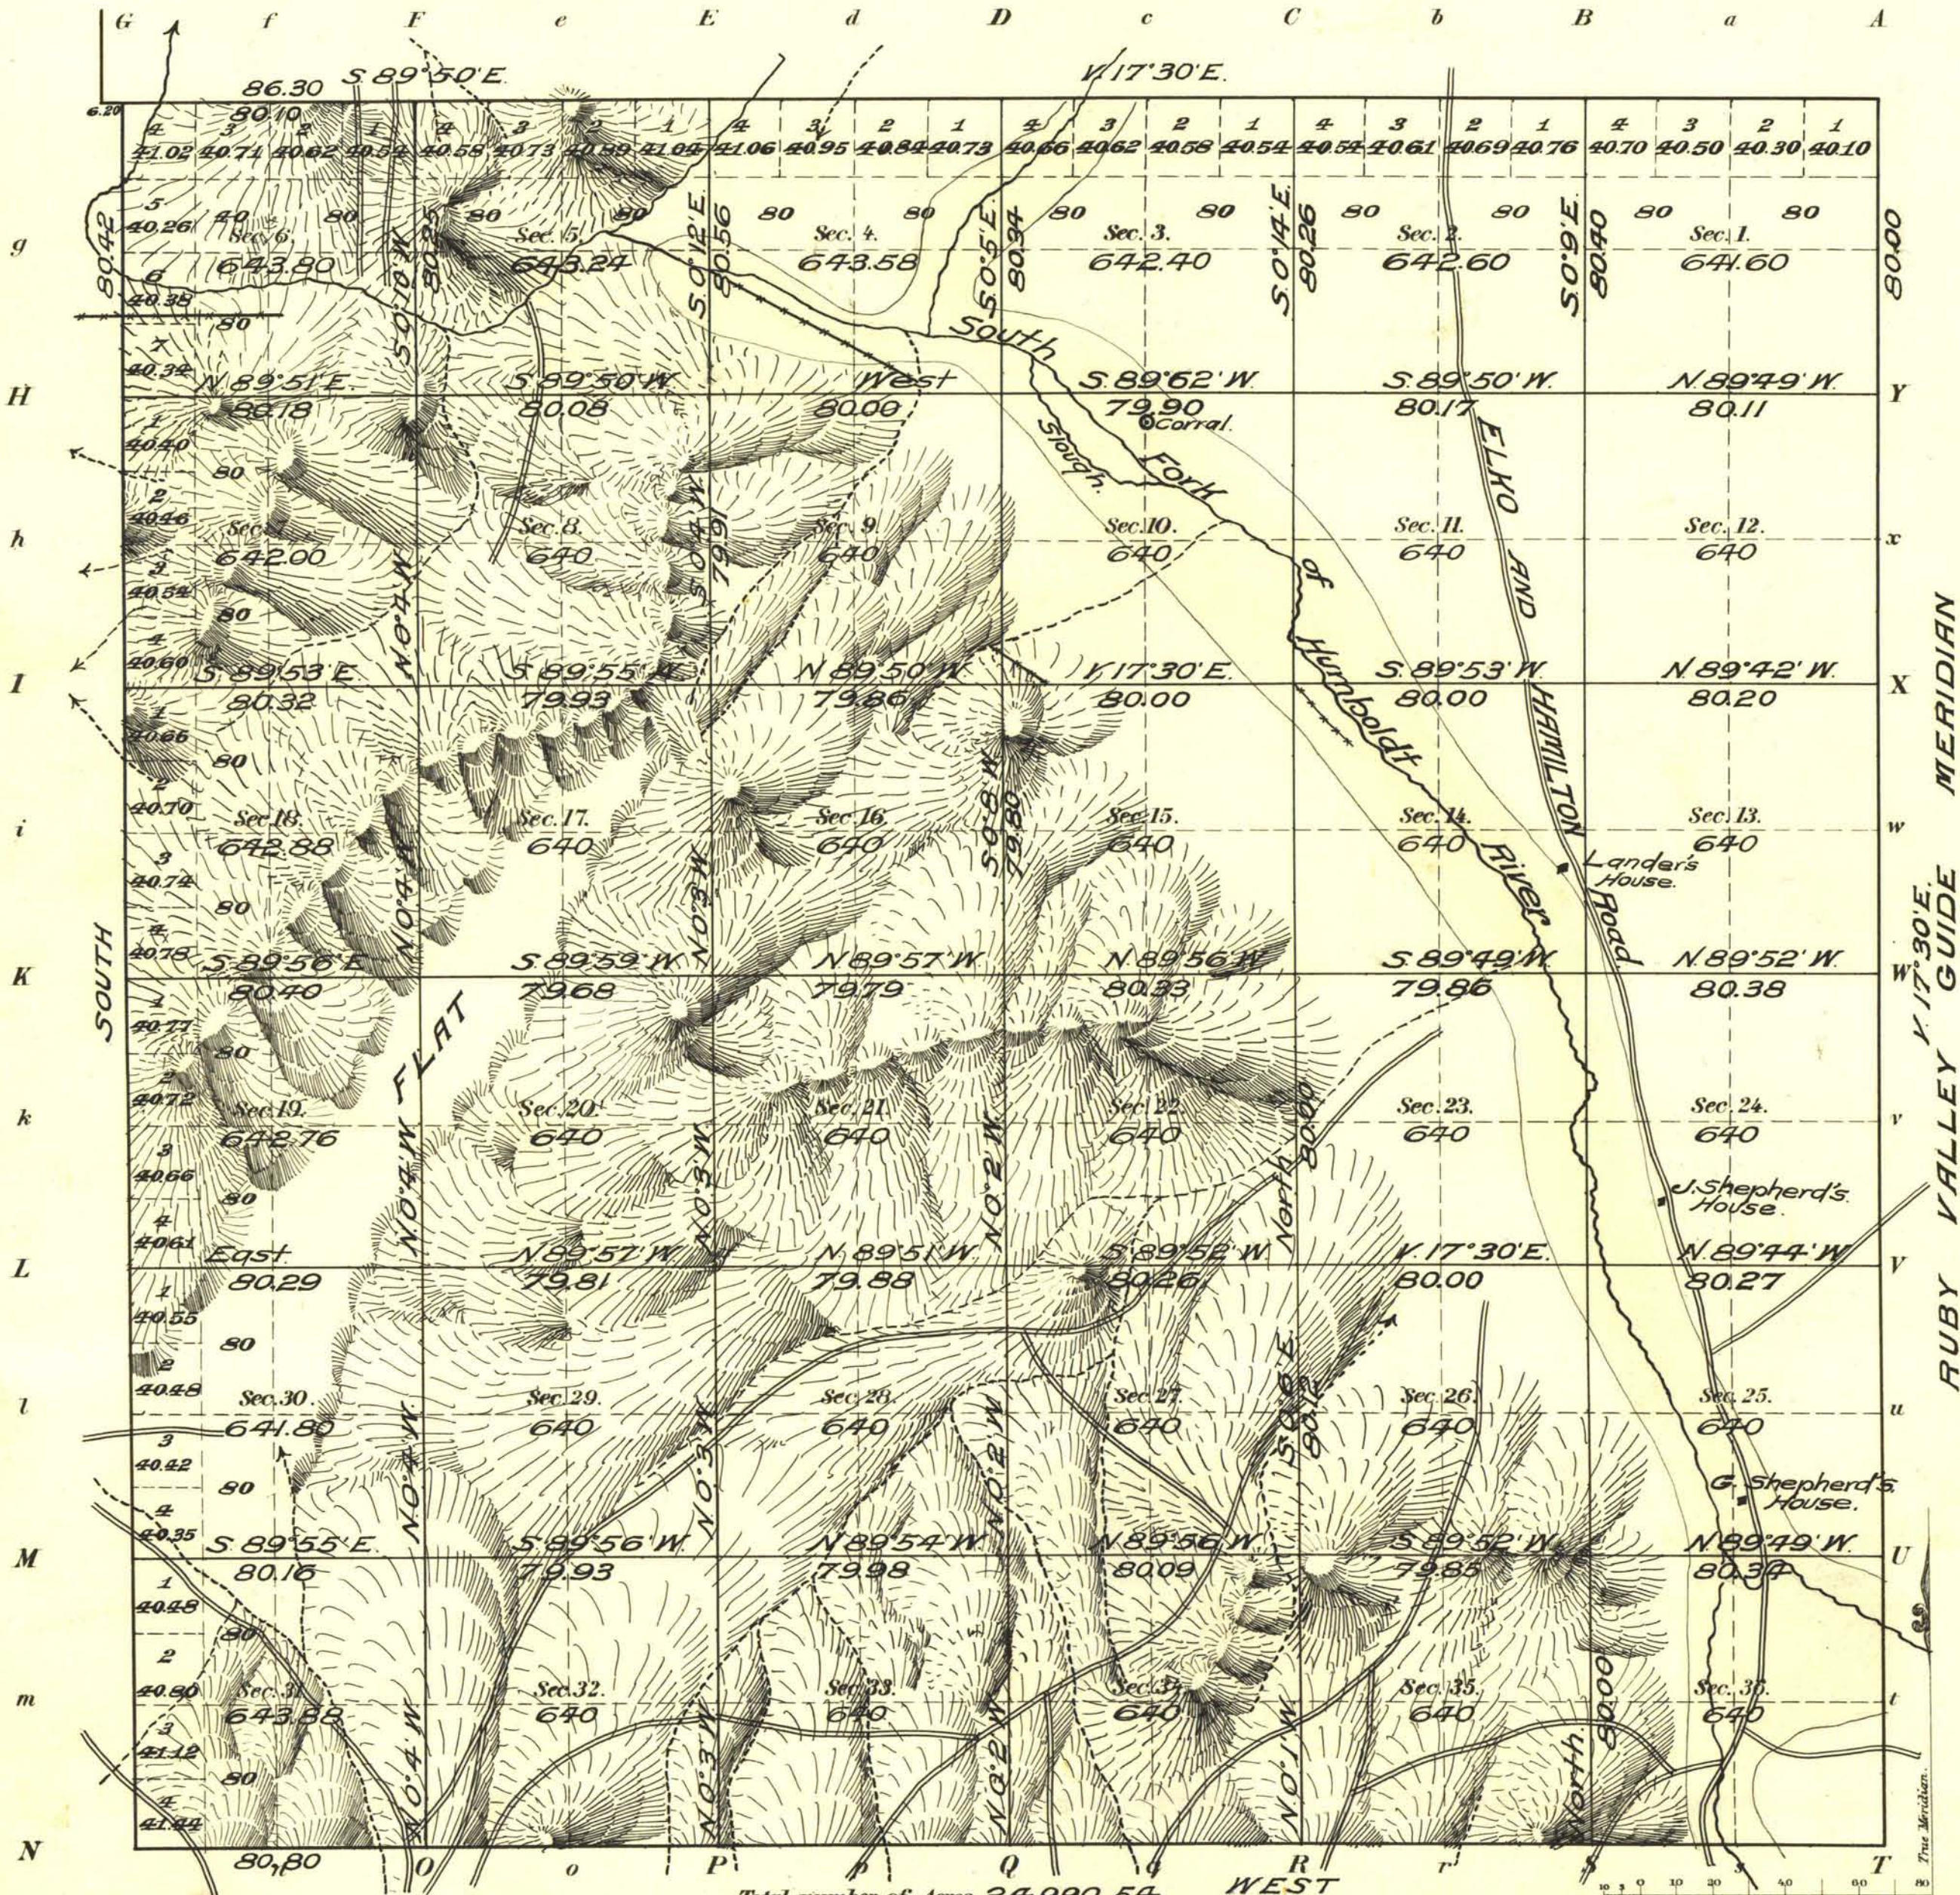

Township N° 32 North Range N° 55 East, Mt. Diablo Meridian

Total number of Acres 24,990.54

Meanders of											
Posts	Courses	Ch. ² Lk. ²	Posts	Courses	Ch. ² Lk. ²	Posts	Courses	Ch. ² Lk. ²	Posts	Courses	Ch. ² Lk. ²

Latitude 40° 38' N
 Longitude 115° 47' W
 Mean mag. decl. 17° 30' E

Surveys Designated	By Whom Surveyed	Date of Contract	Amount of Surveys M. Ch. ² Lk. ²	When Surveyed
Township lines				
Subdivisions				

Compiled
 The above Map of Township N° 32 North of Range N° 55 East,
 Mt. Diablo Meridian, Nevada, is strictly conformable to the field
 notes of the survey thereof on file in this Office, which have been examined and approved.
 Surveyor General's Office.
 Reno, Nevada, July 6, 1907.