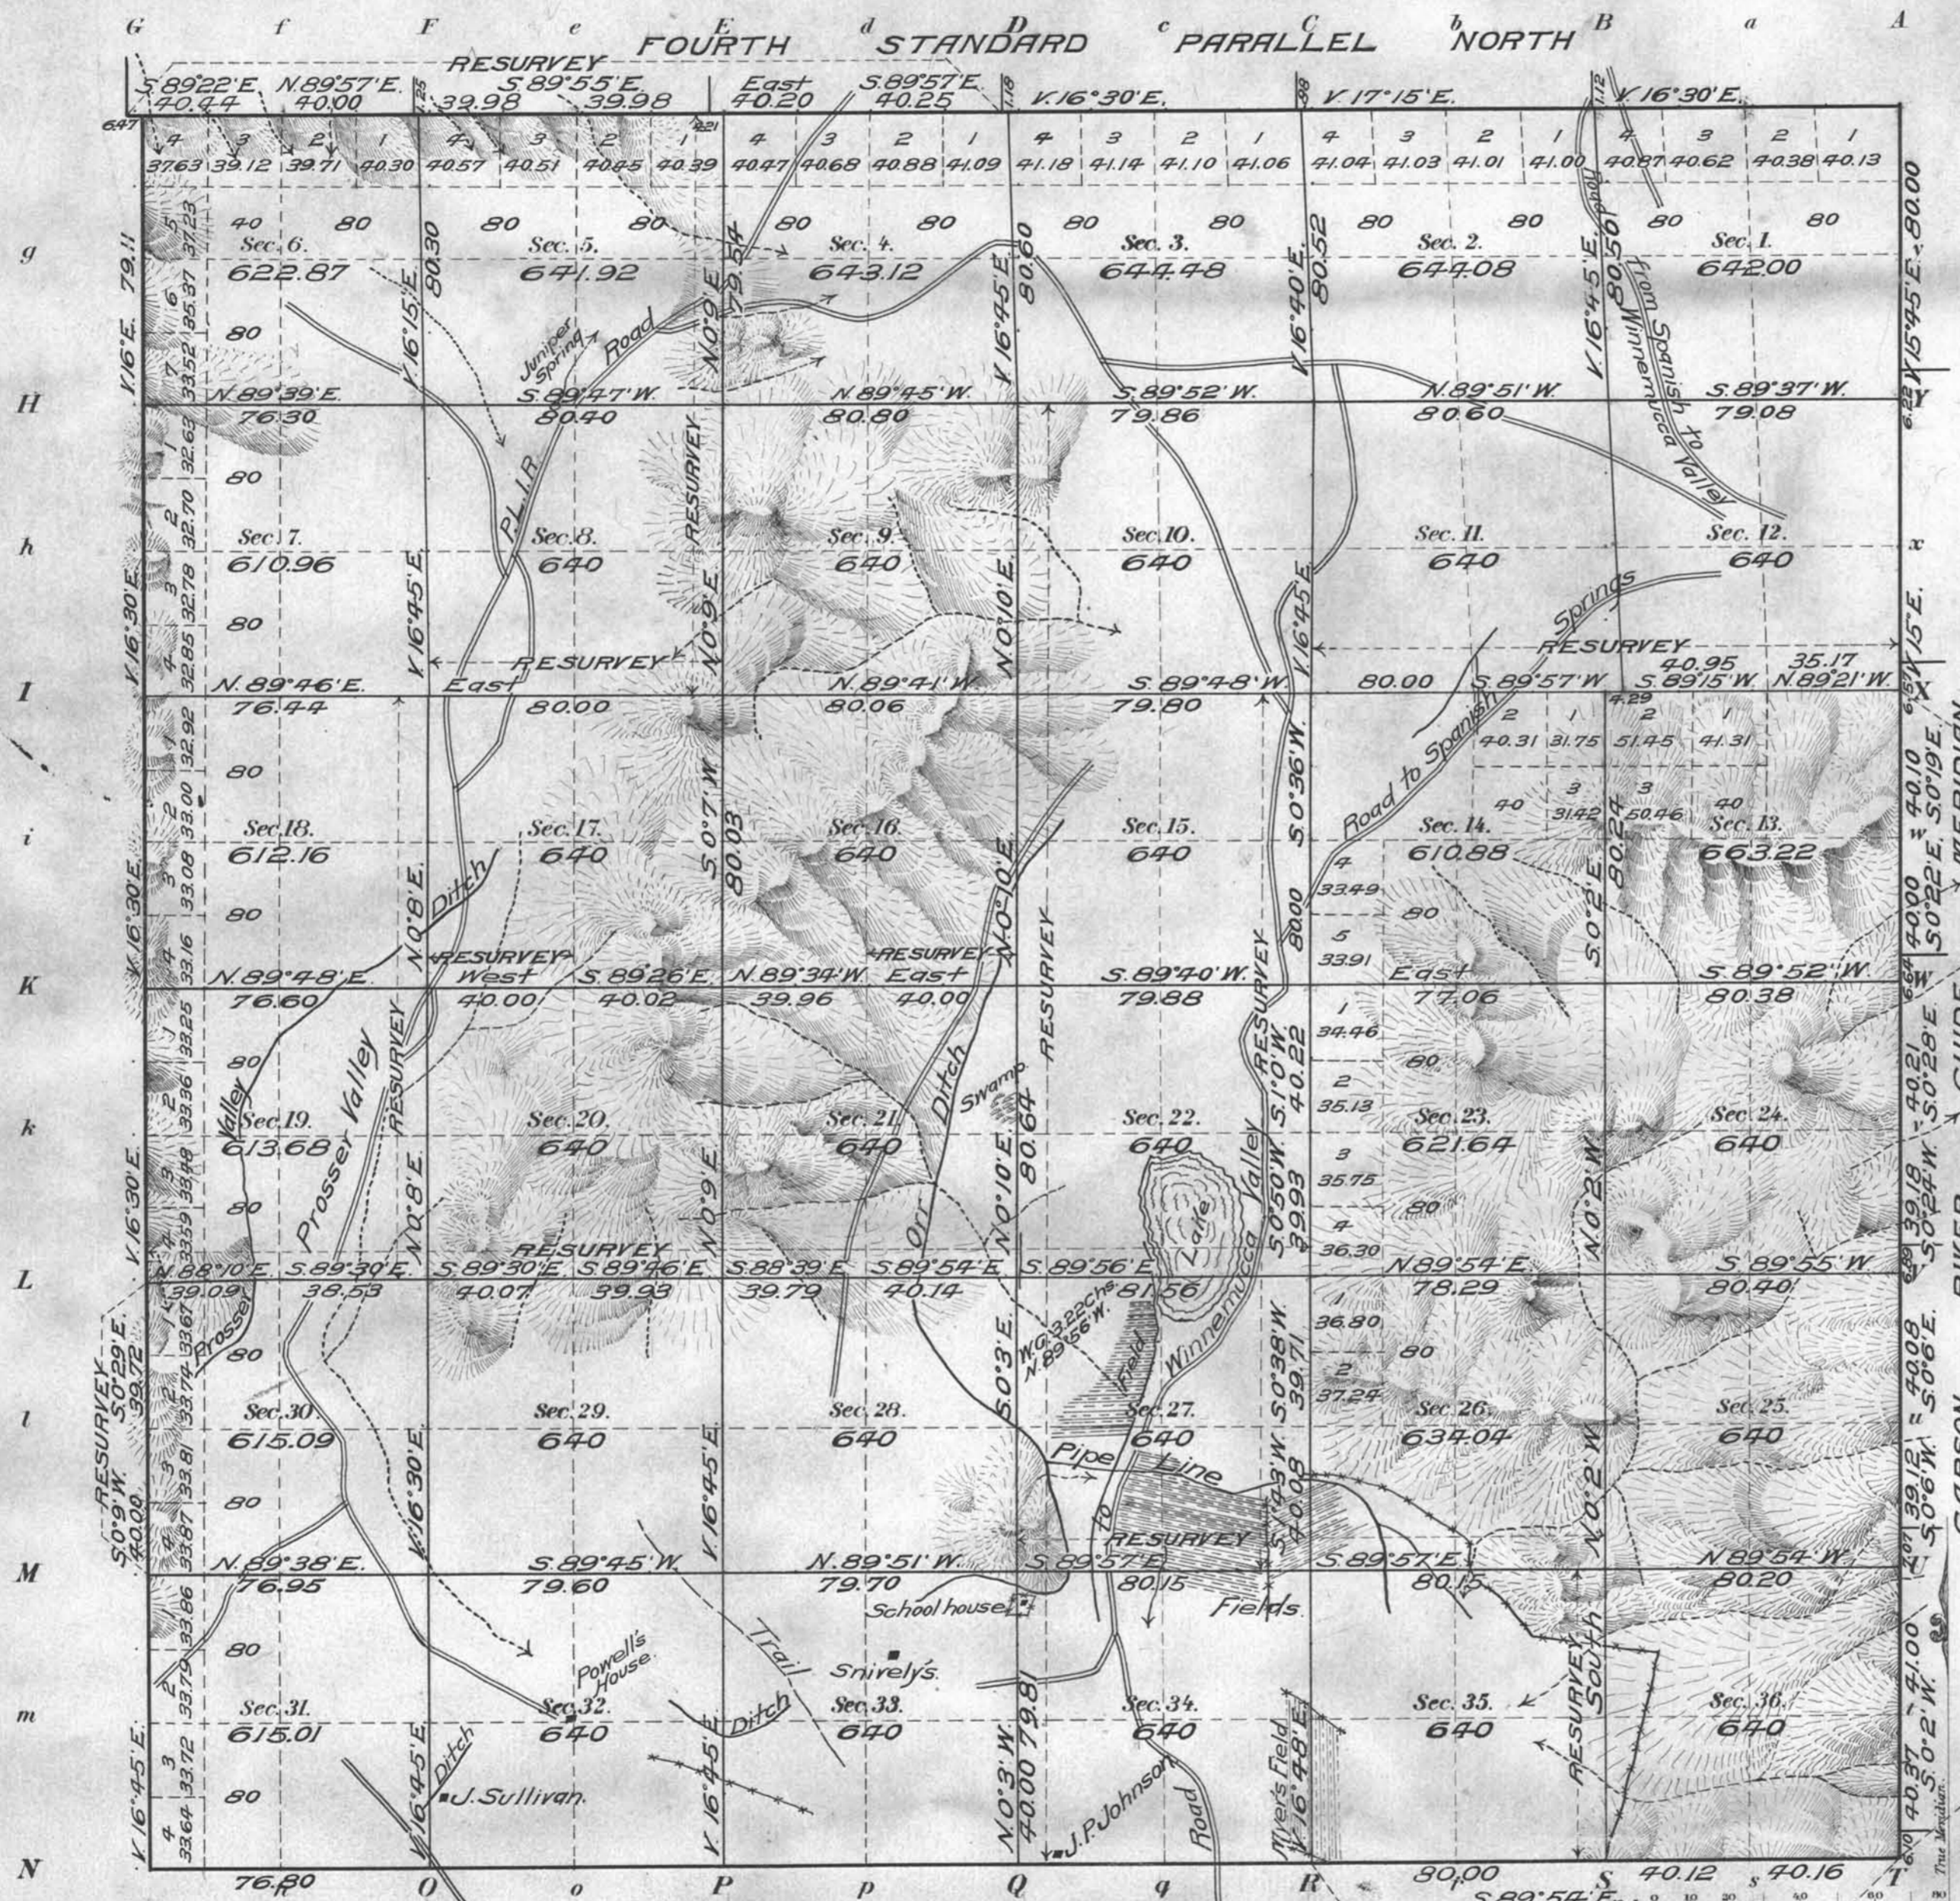

(4-675a)

Township No 20 North Range No 20 East, Mt. Diablo Meridian Nevada.

Total number of Acres 22,875.15

Surveys Designated	By Whom Surveyed	Date of Contract	Amount of Surveys		When Surveyed
			M.	Chs.	
Township lines					
Subdivisions					

Meanders of

Posts	Courses	Ch. Lk.	Posts	Courses	Ch. Lk.	Posts	Courses	Ch. Lk.

Note Deputy returns Mineral indications in Secs. 20, 21, 28 and 29.

Latitude 39° 33' N  
Longitude 119° 40' W  
Mean mag. decl. 17° 0' E

compiled  
The above Map of Township No 20 N. of Range No 20 E.  
Mt. Diablo Meridian, Nevada is strictly conformable to the field  
notes of the survey thereof on file in this Office, which have been examined and approved.  
Surveyor General's Office, Reno, Nevada, May 25, 1908.  
Matthew Kyle  
Sur. Gen.