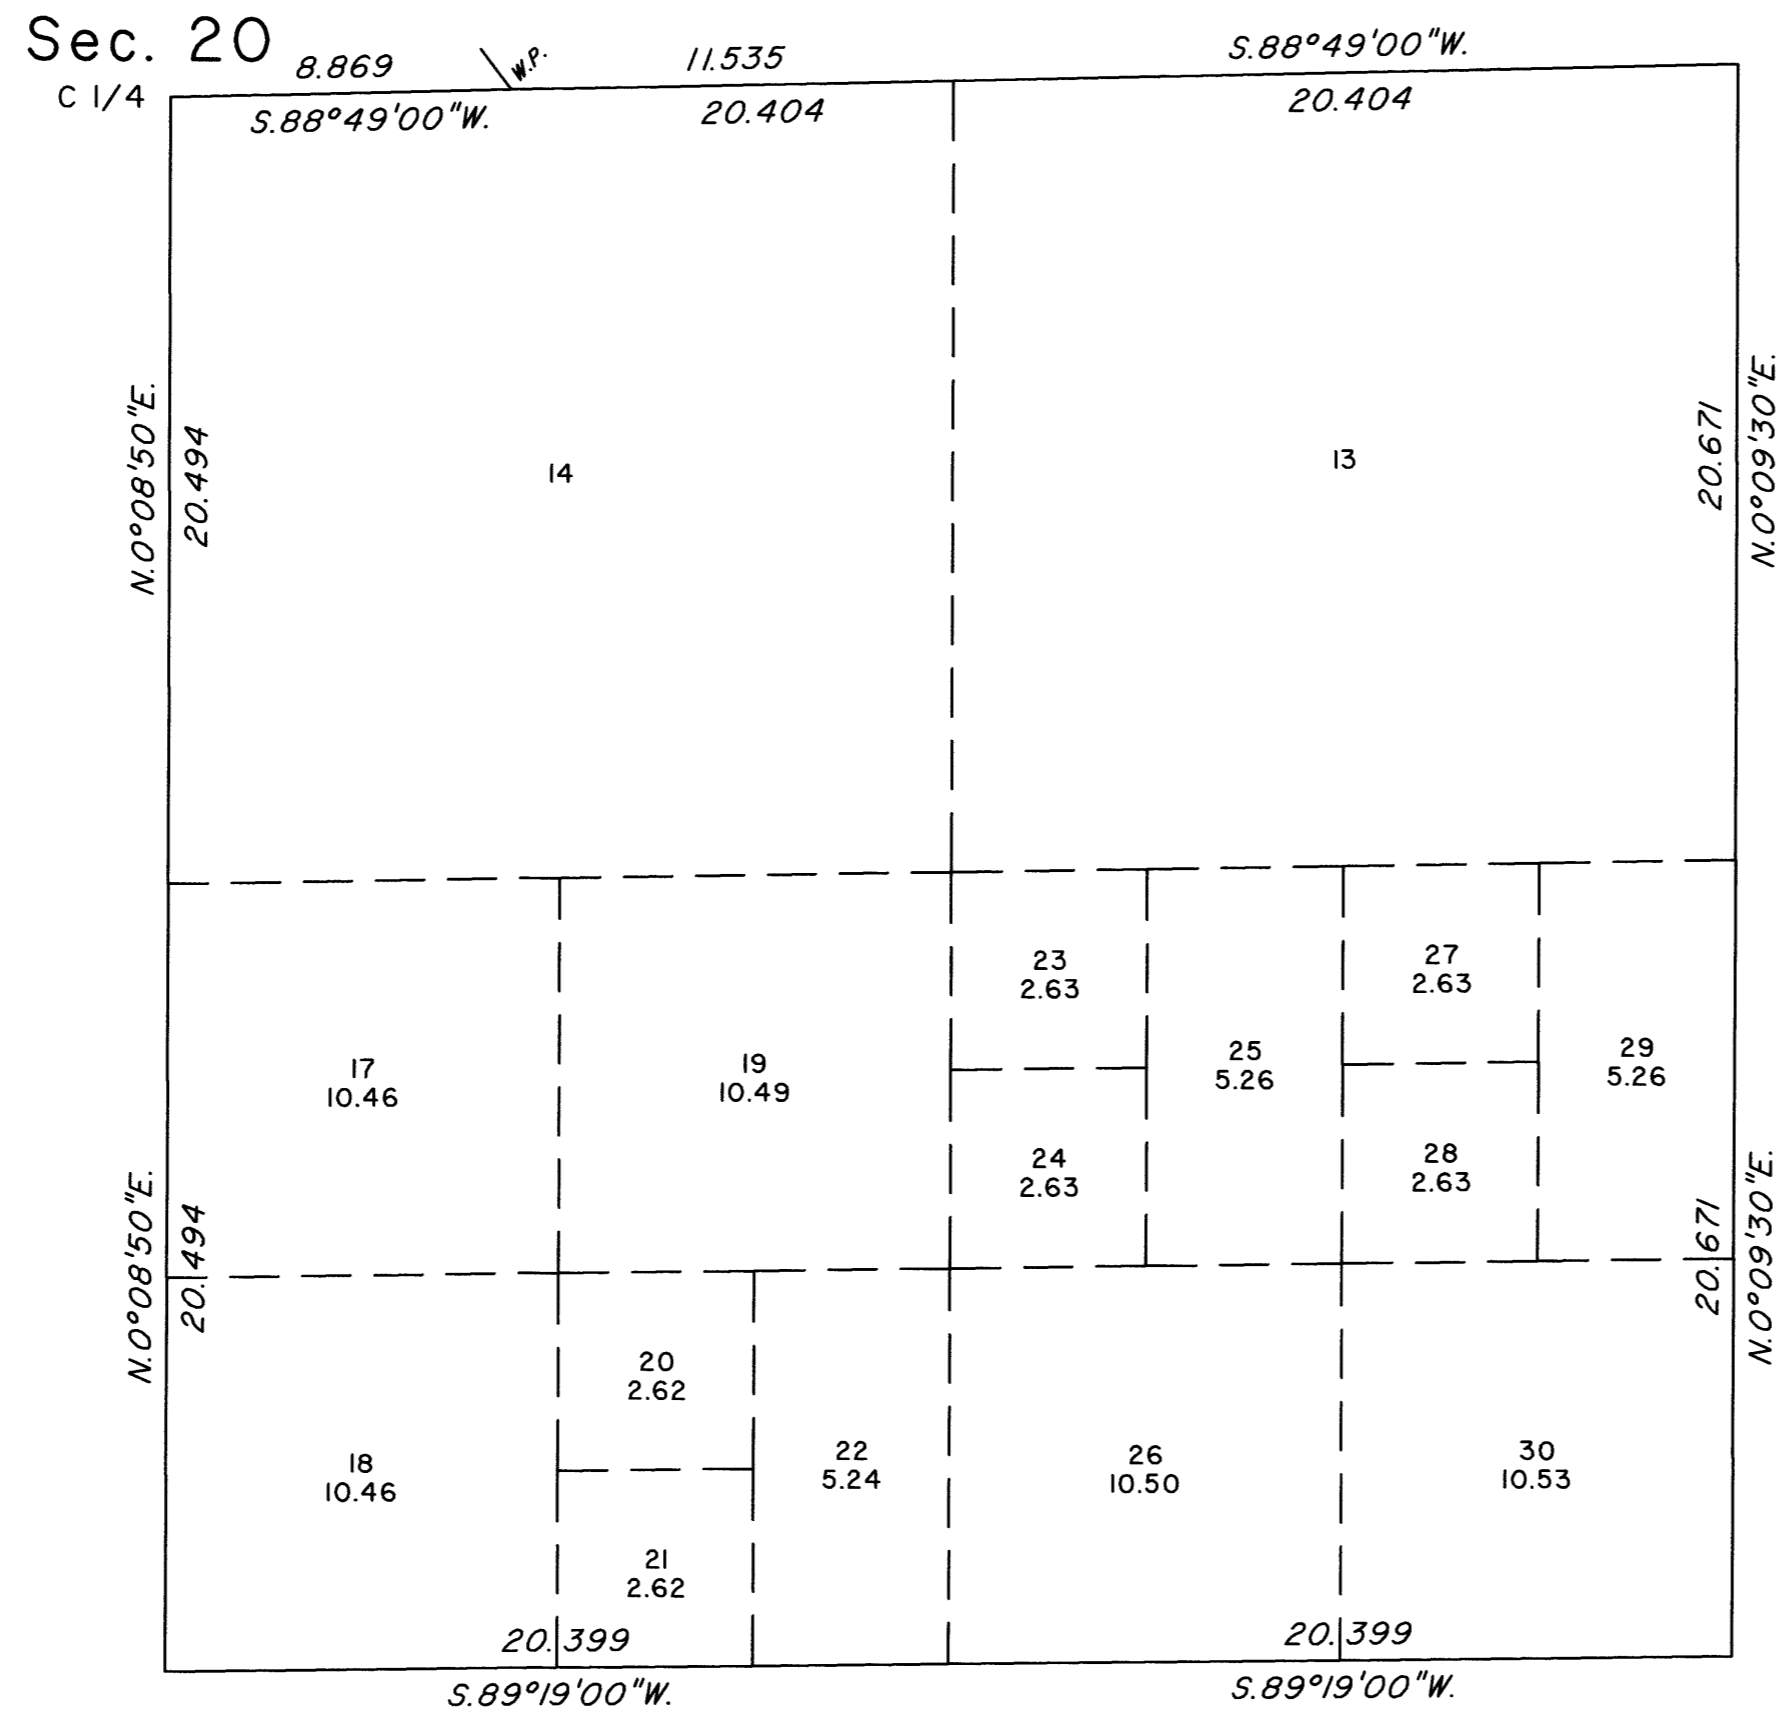

TOWNSHIP 19 SOUTH, RANGE 62 EAST, OF THE MOUNT DIABLO MERIDIAN, NEVADA
SUPPLEMENTAL PLAT OF SE 1/4 SECTION 20

This plat showing subdivision of lots 15 and 16, section 20, Township 19 South, Range 62 East, Mount Diablo Meridian, Nevada is based upon the plat accepted January 25, 2018.

Plat prepared by Brandon K. Grace, Cadastral Surveyor, beginning May 31, 2018 and completed May 31, 2018, pursuant to Special Instructions dated May 30, 2018 and Assignment Instructions dated May 30, 2018, for Group No. 985, Nevada.