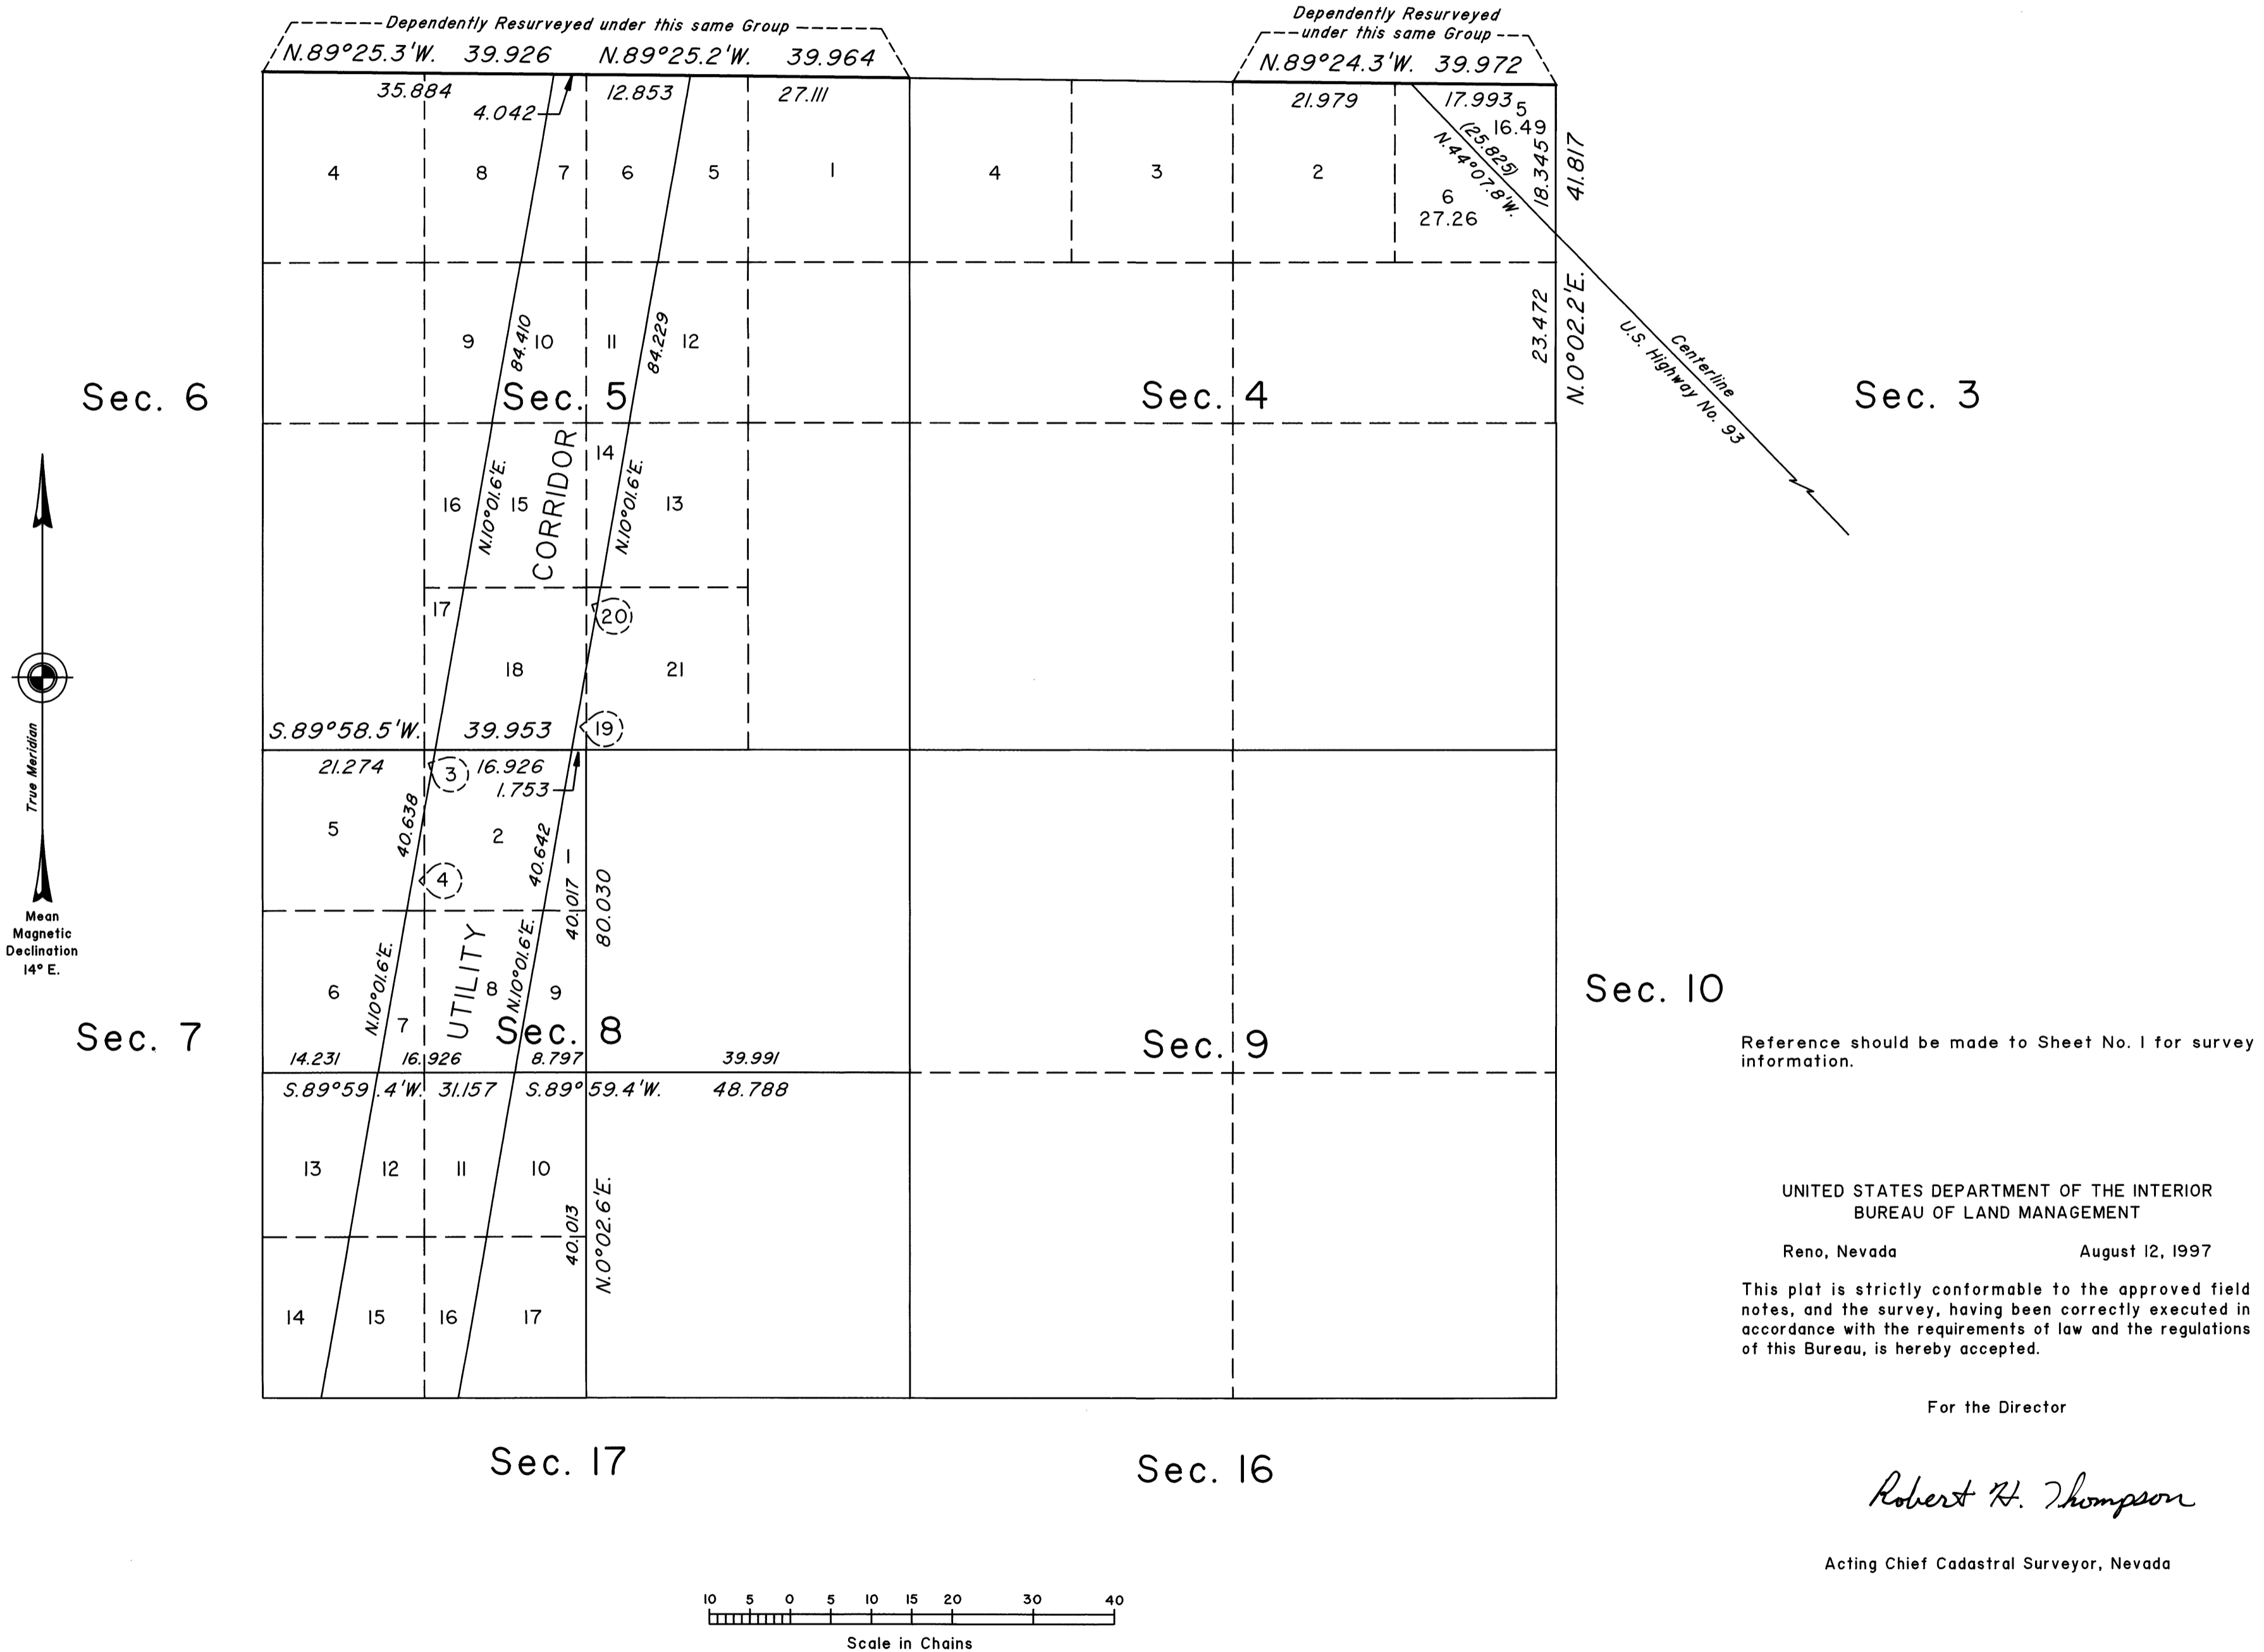

TOWNSHIP 18 SOUTH, RANGE 63 EAST, OF THE MOUNT DIABLO MERIDIAN, NEVADA
DEPENDENT RESURVEY AND SUBDIVISION

OFFICIALLY FILED - NEVADA STATE OFFICE
AT 10:00 AM ON AUGUST 14, 1997

T.18S., R.63E., M.D.M.