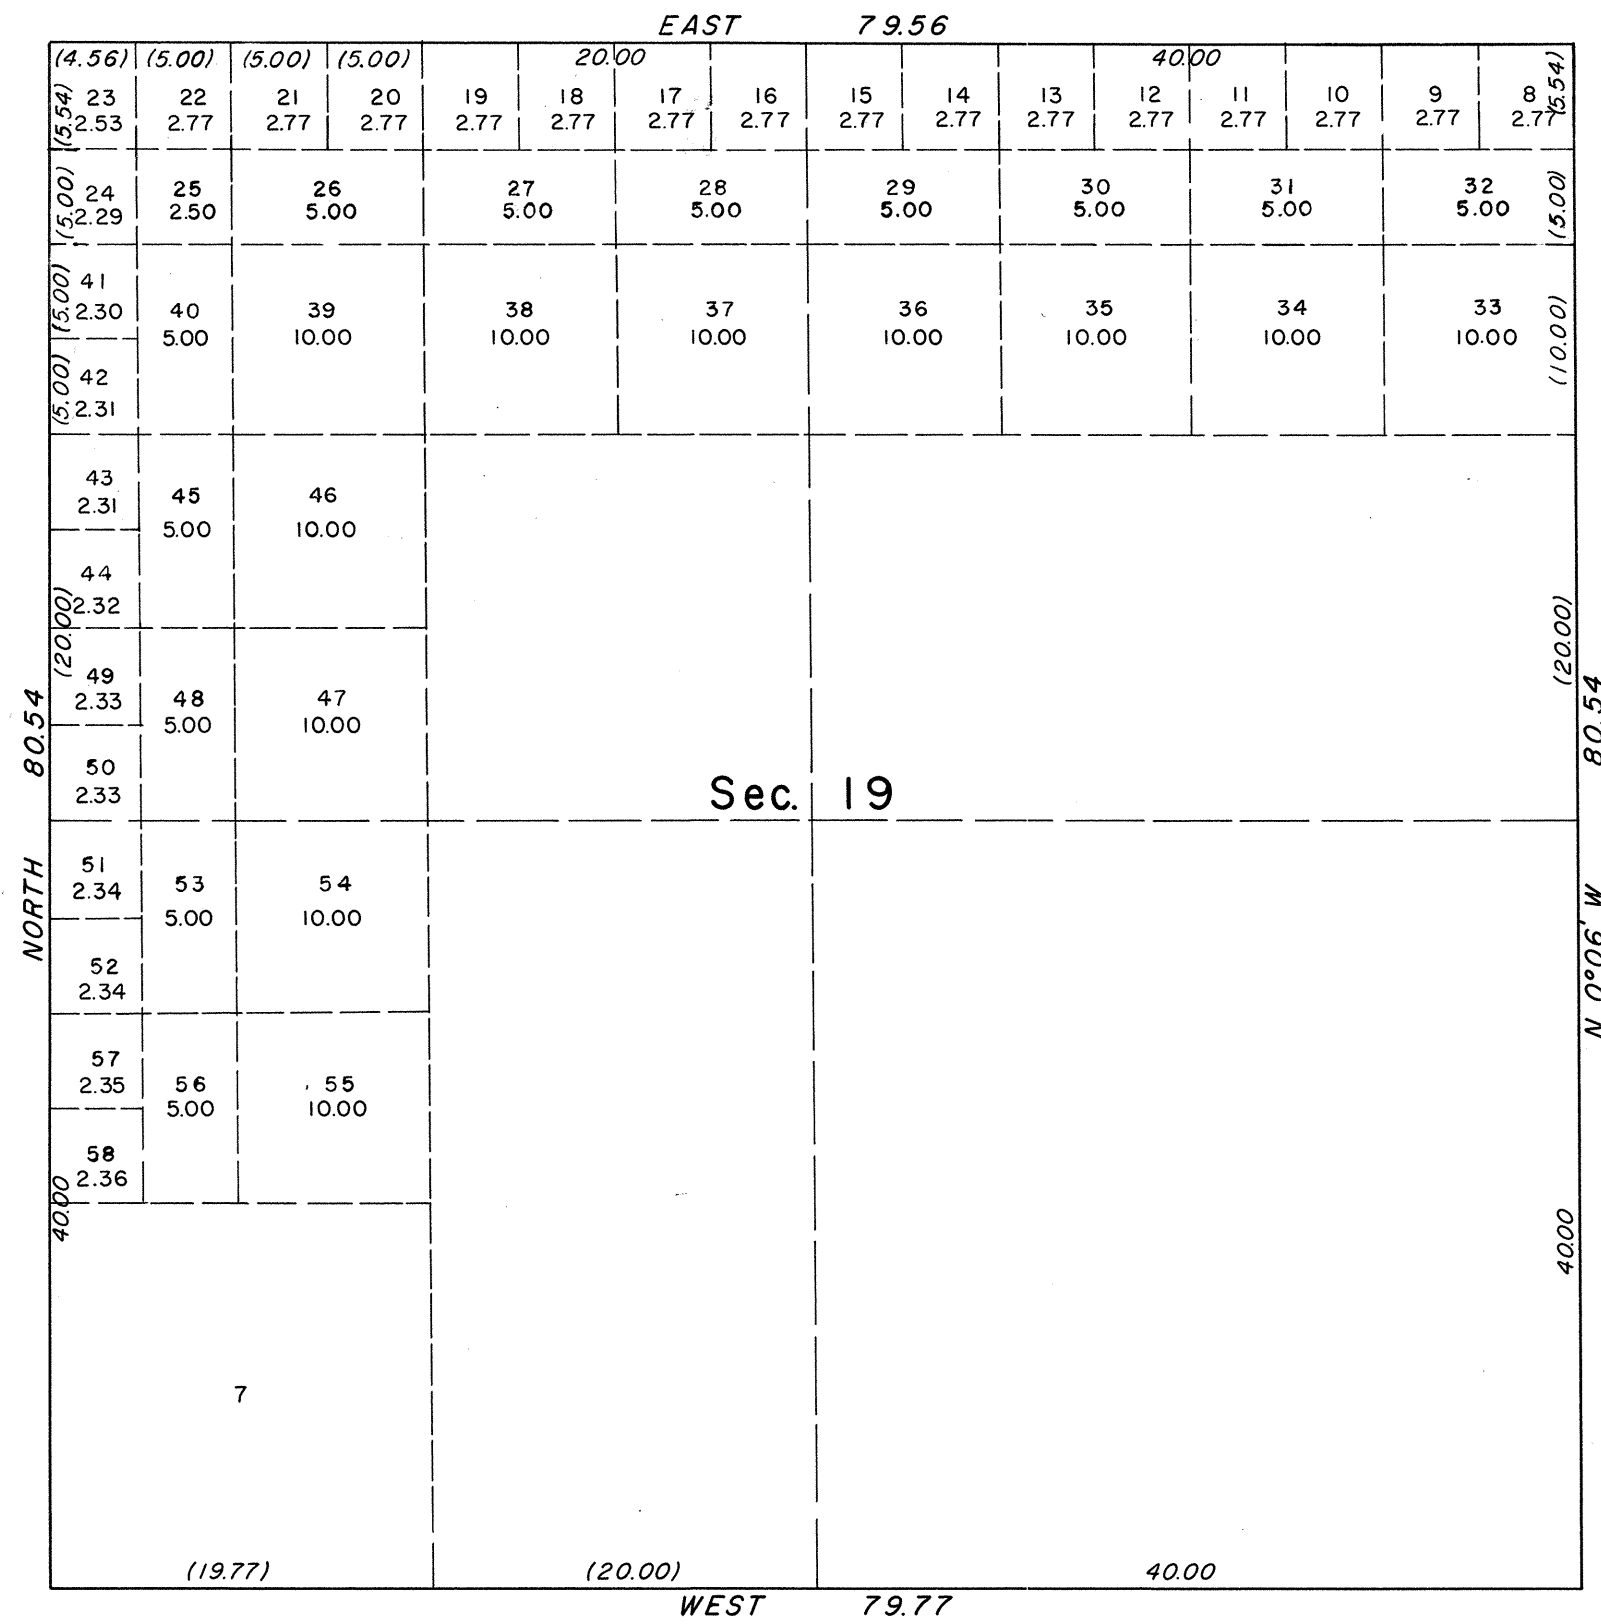

TOWNSHIP 15 SOUTH, RANGE 50 EAST, MOUNT DIABLO MERIDIAN, NEVADA
SUPPLEMENTAL PLAT OF SECTION 19

This supplemental plat of section 19, Township 15 South, Range 50 East, Mount Diablo Meridian, Nevada, showing amended lottings in original lots 1, 2, 3, 4, 5, and 6, section 19, is based on plats accepted August 19, 1948, and January 18, 1962.