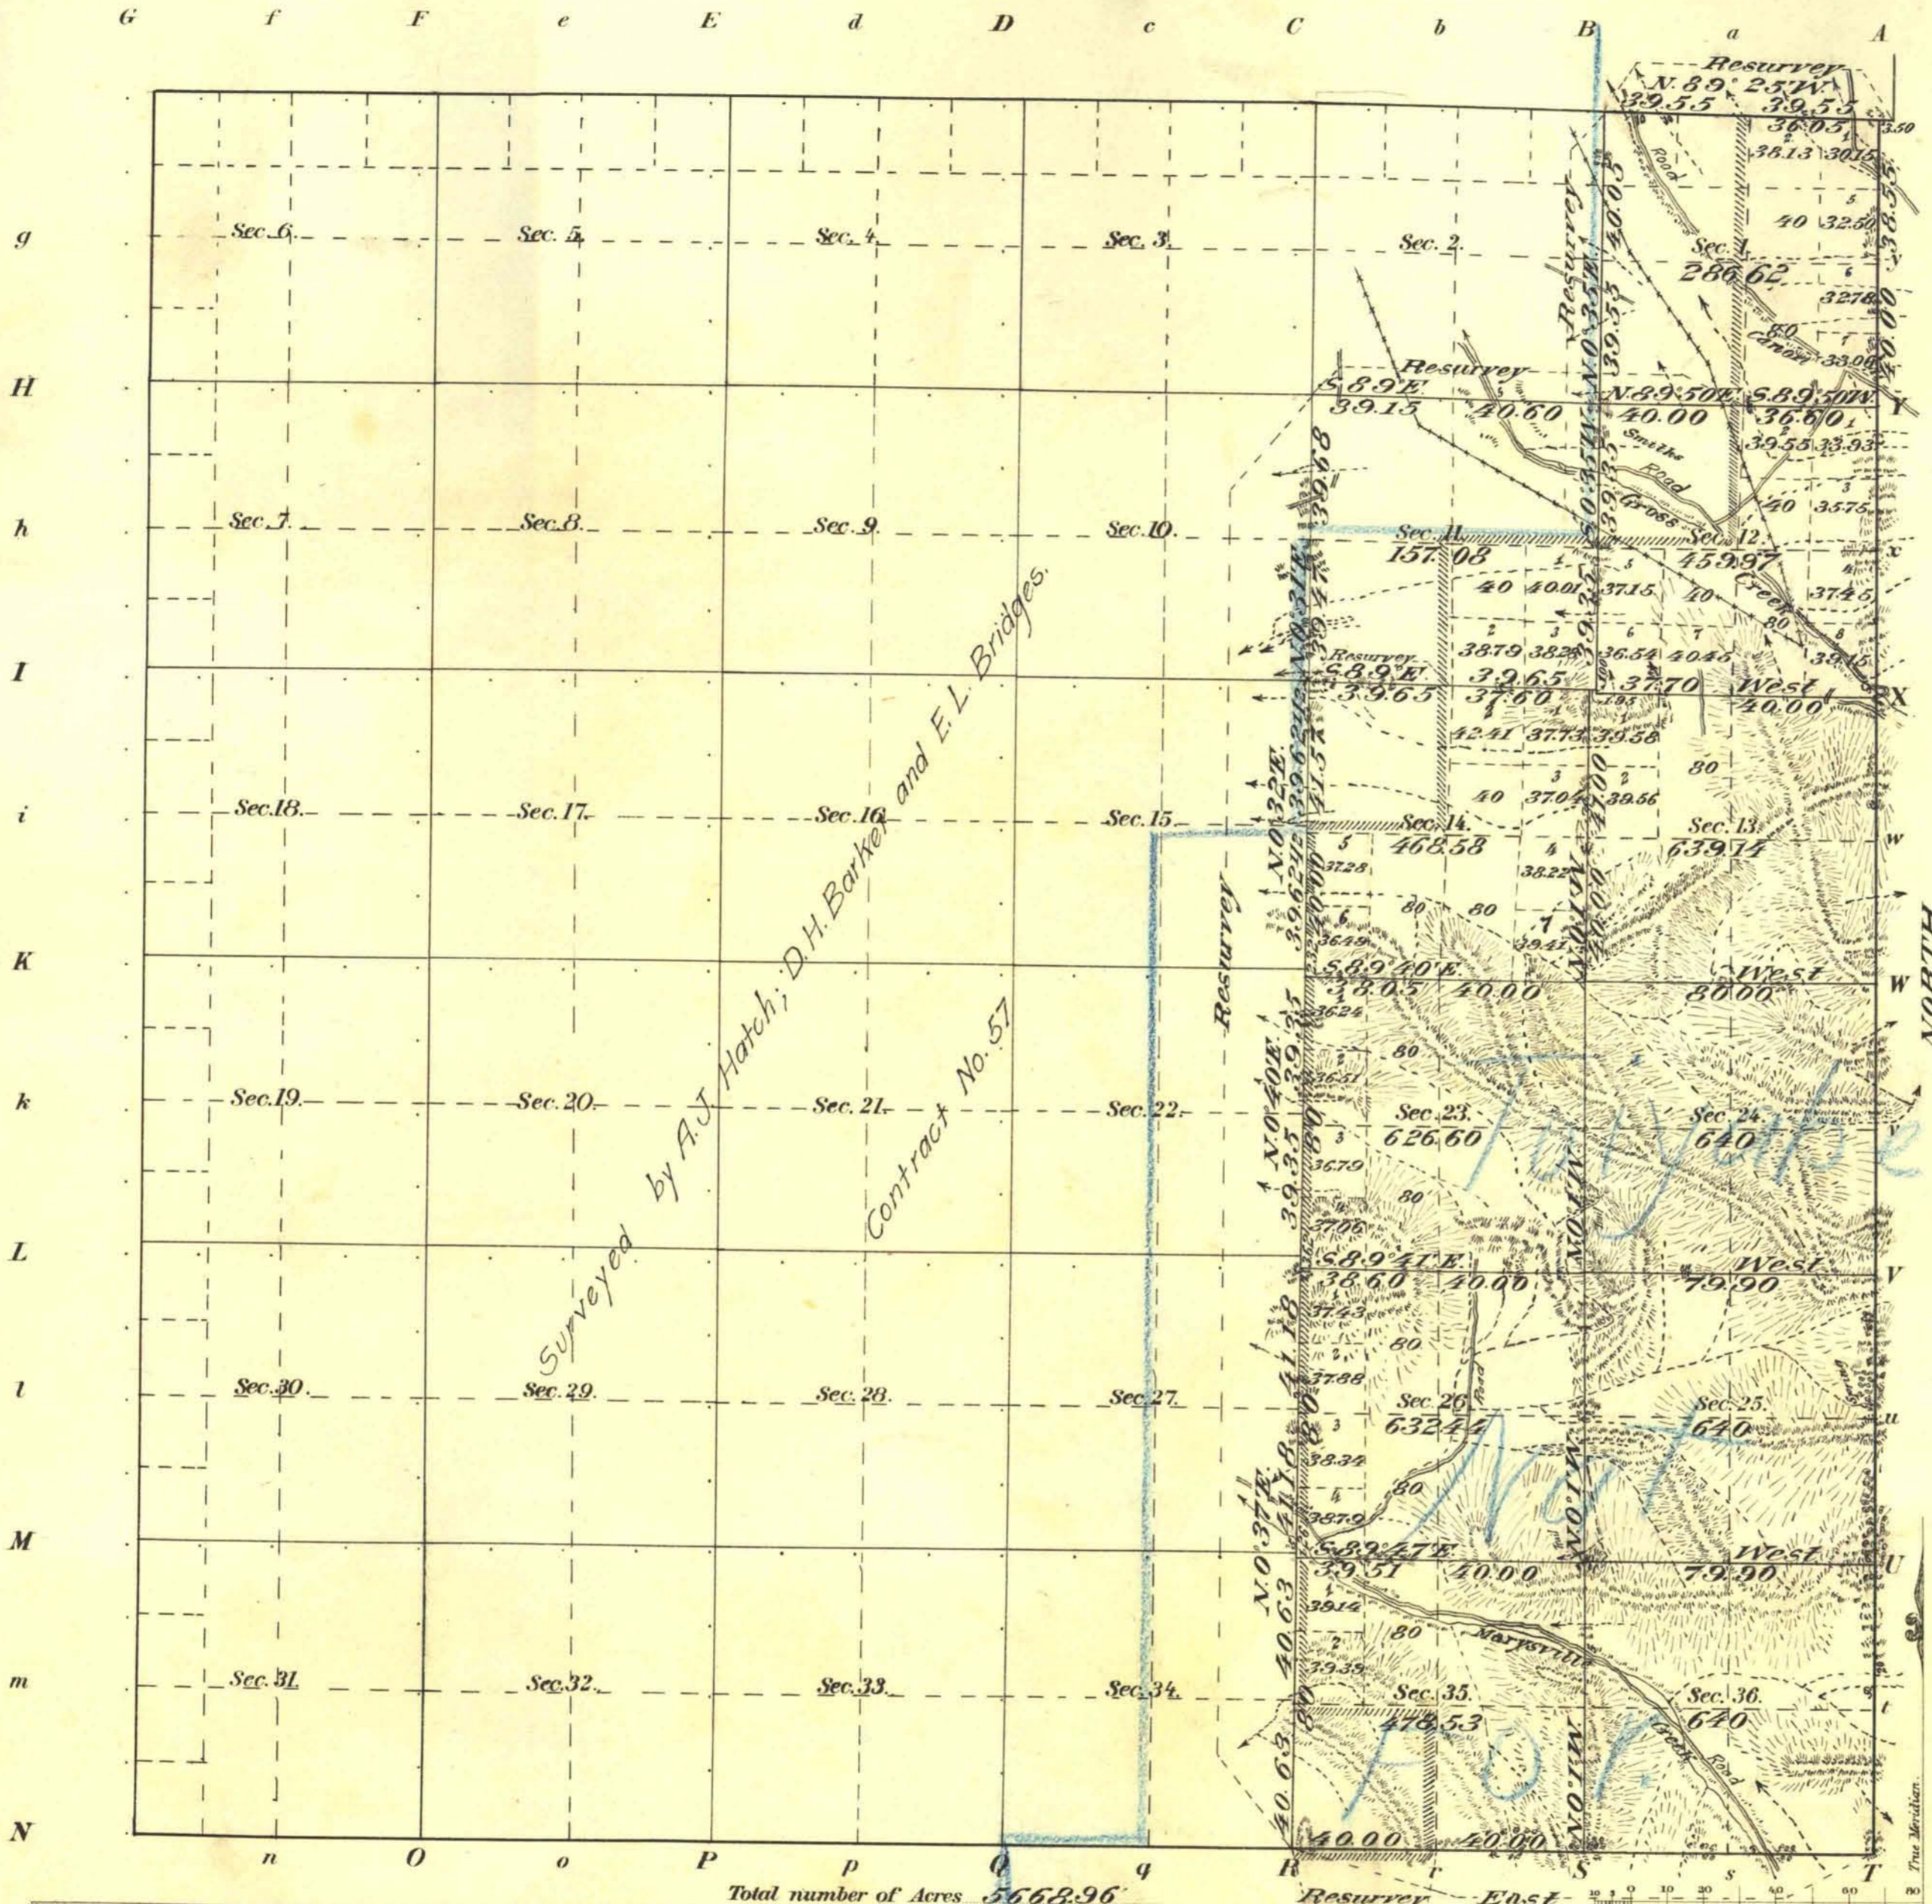

Township No 14 N. Range No 41 E. Mt Diablo Meridian Nevada.

Table with columns: Meanders of, Posts, Courses, Ch. Lk., Posts, Courses, Ch. Lk., Posts, Courses, Ch. Lk. Includes a note about deputy reports and mineral indications.

Latitude 39° 01' N. Longitude 117° 20' W. Mean Mag. Decl. 17° E.

Total number of Acres 5668.96

Table with columns: Surveys Designated, By Whom Surveyed, Contract No., Contract Date, Amount of Surveys, When Surveyed.

The above Map of Township No 14 N. of Range No 41 E. Mt Diablo Meridian Nevada is strictly conformable to the field notes of the survey thereof on file in this Office which have been examined and approved. Surveyor General's Office. Reno, Nevada, March 4, 1910. Matthew Kyle, Sur. Gen.