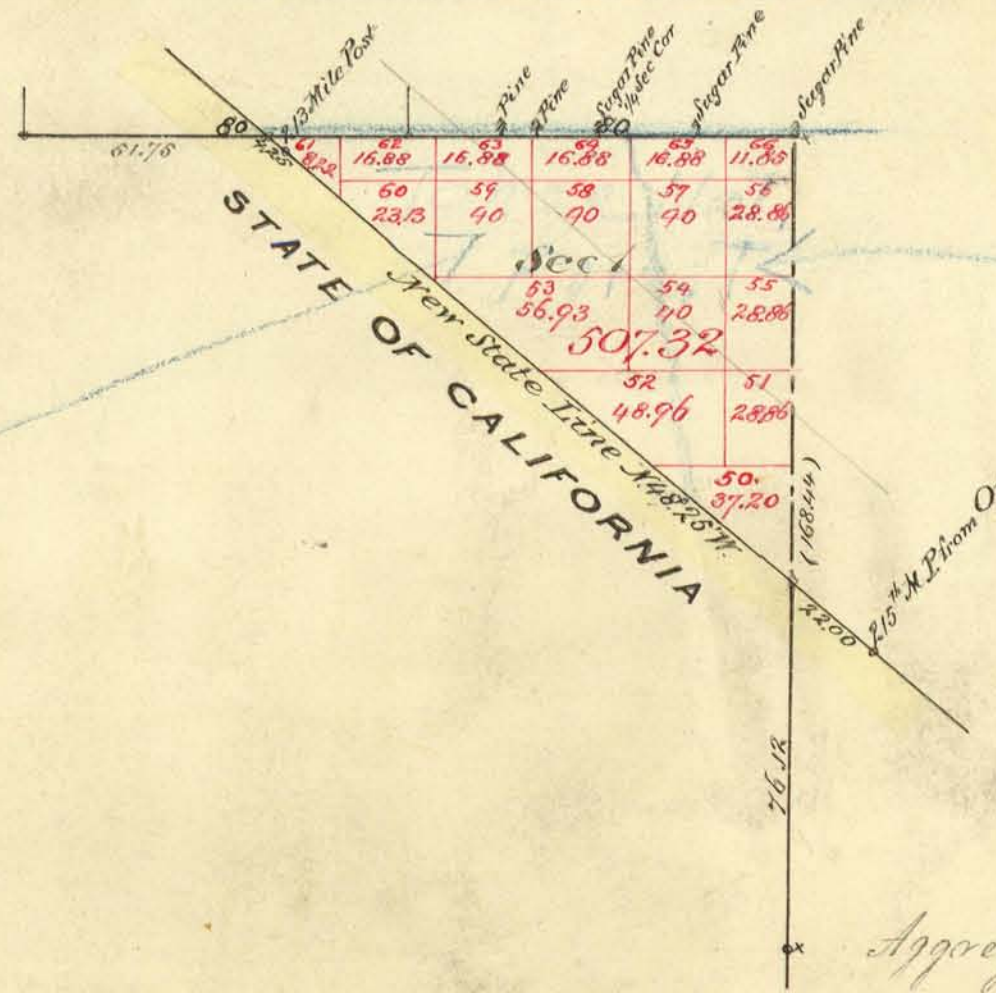

Township N^o 12 North

Range N^o 18 East

Mount Diablo Meridian

Eldorado
Nat. For.

Mono Nat. For.

Aggregate Area of Public Land 507.32 Acres

A full true and correct copy on file in this Office
W. S. Harvey or General's Office
Virginia City Nevada
August 10th 1875

E. S. Davis
U.S. Surveyor General Nevada

Surveys Designated	By whom Surveyed	Date of Location	Am't of Survey Acres	When Surveyed
North Boundary of Township	James S. Lawson	September 24 th 1861		1861
State Boundary	A. W. Von Schmidt	July 20 th 1872		1872

0015

The above Map of Township N^o 12 North Range N^o 18 East Mount Diablo Meridian is strictly conformable to the field notes of the surveys thereof on file in this Office, which have been examined and approved
W. S. Harvey or General's Office
San Francisco California
November 9th 1866