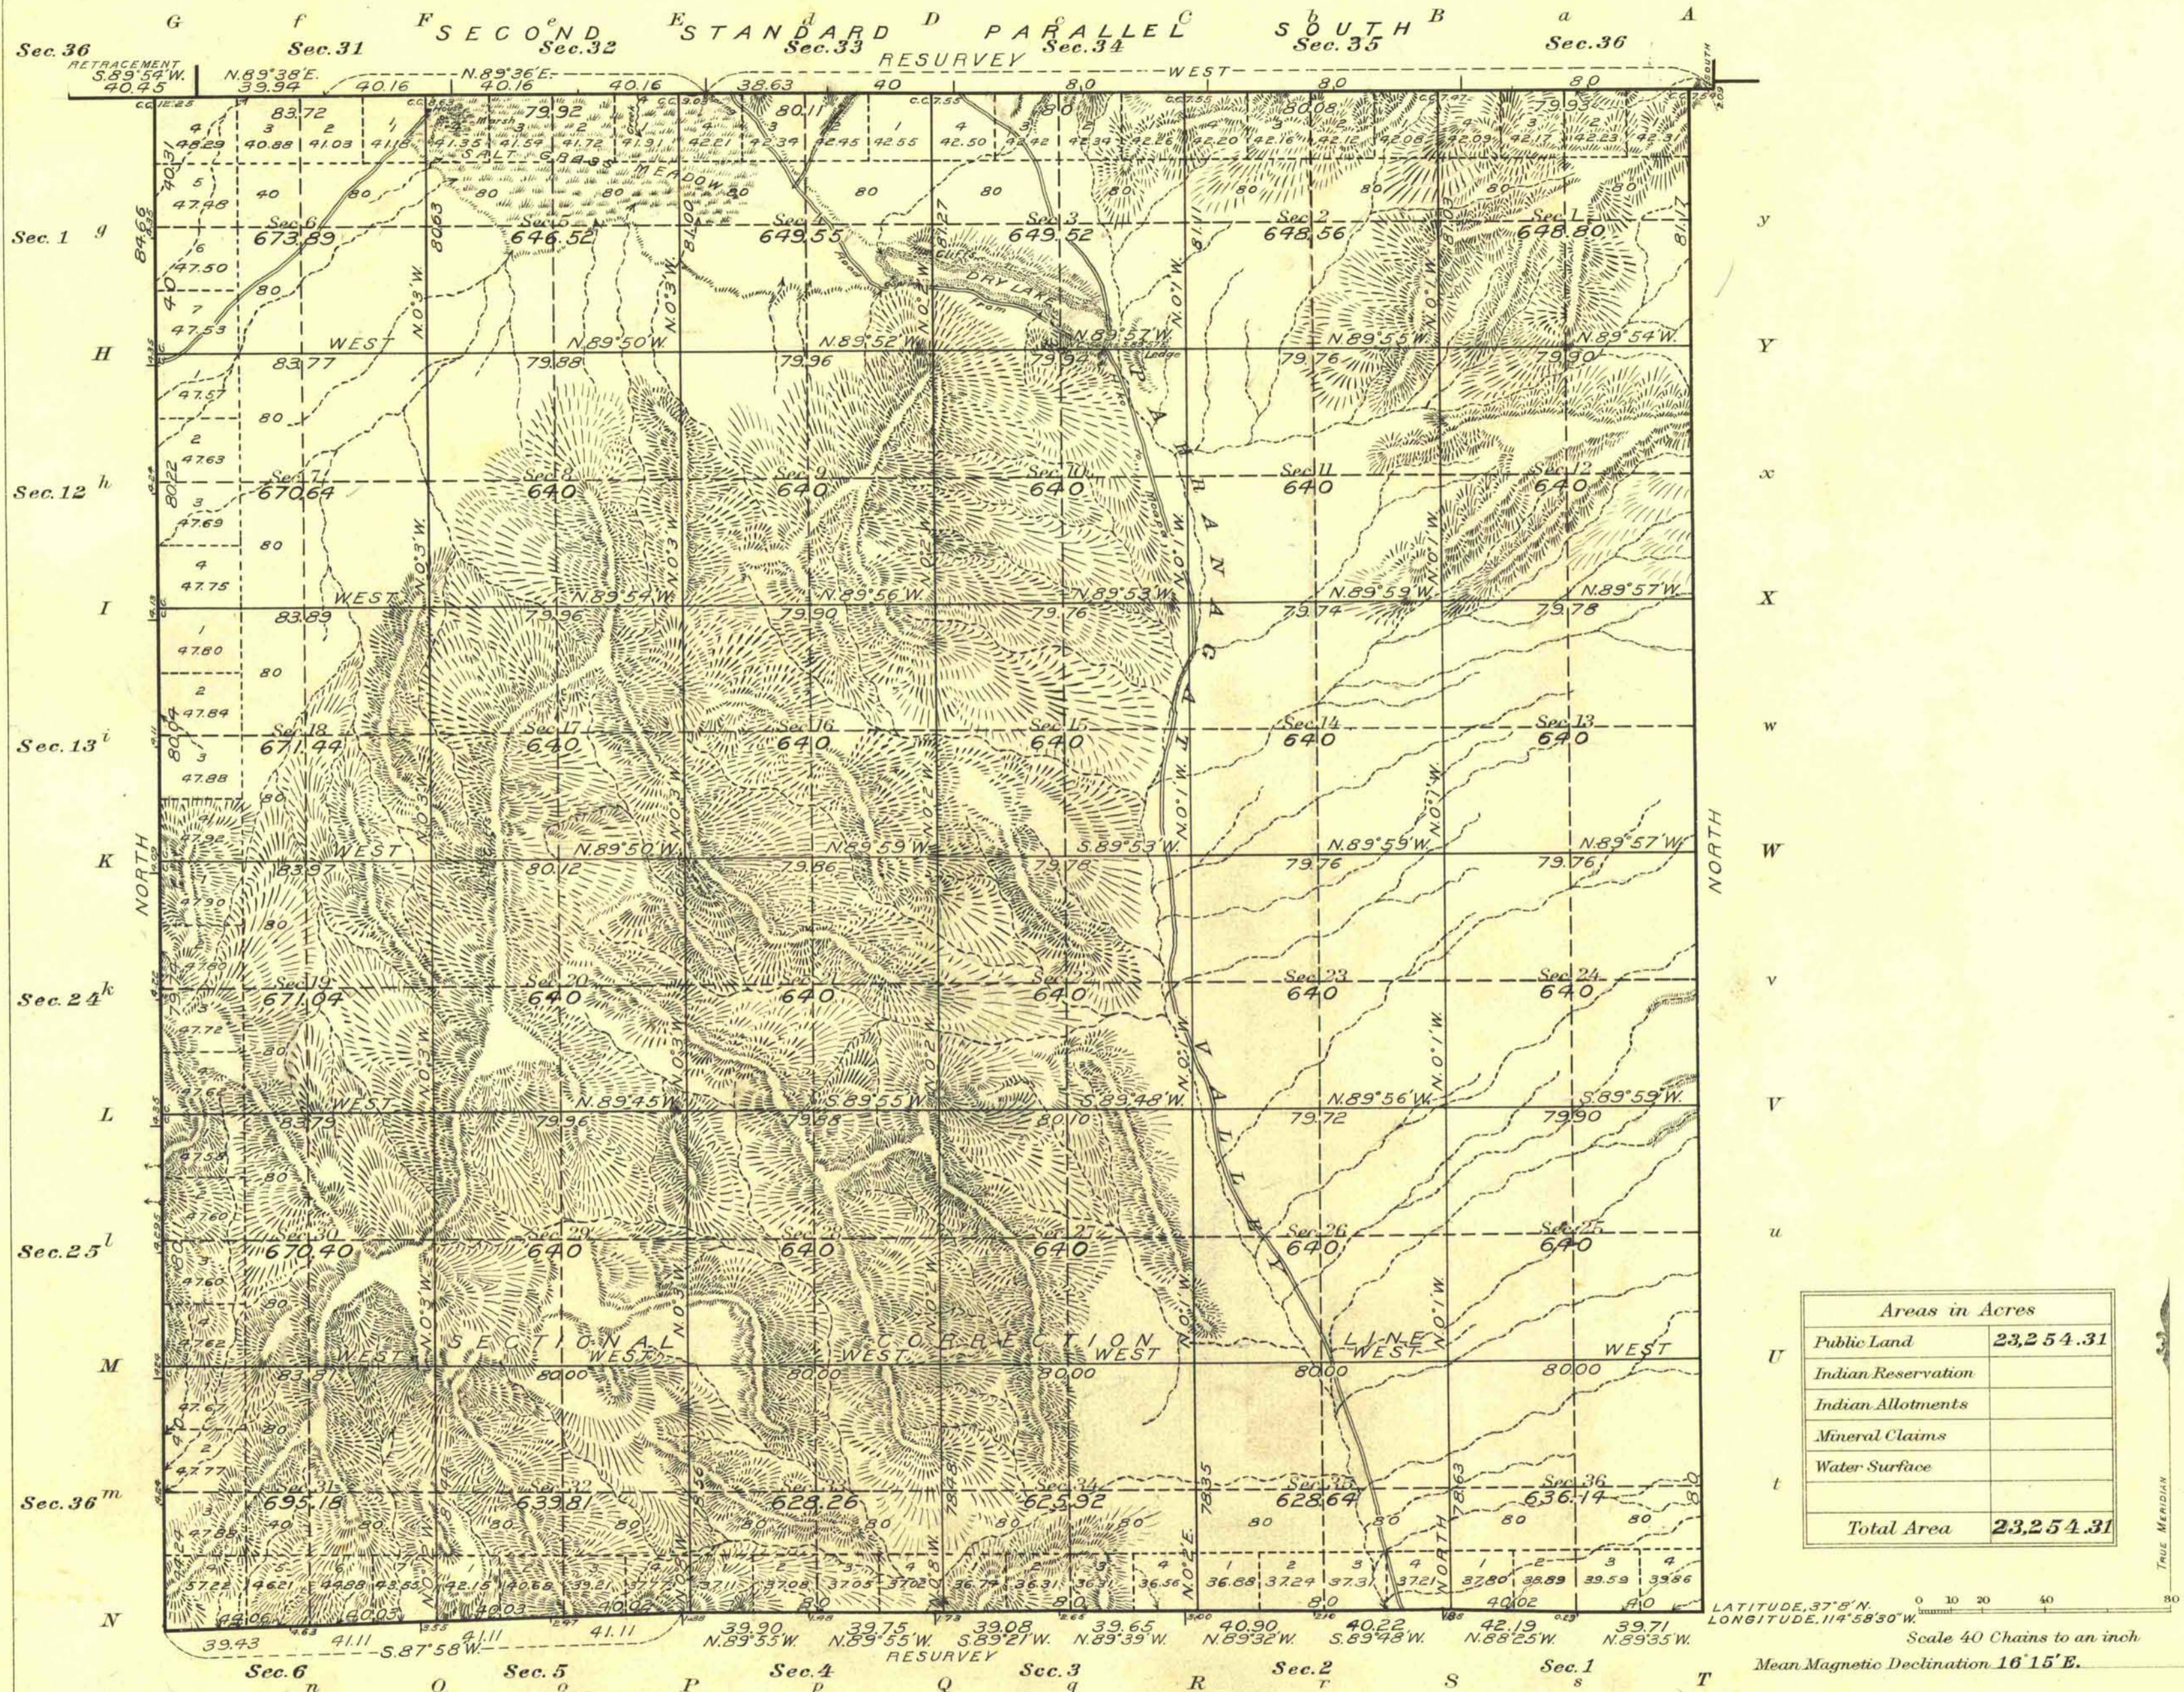

Township No. 9 South, Range No. 62 East of the Mt. Diablo Meridian, Nevada.

J.A.G.
North Bdy
Resurveyed 1952

Surveys Designated	By Whom Surveyed	Group			Amount of Surveys		When Surveyed	
		No.	Date of Instructions	Mls.	chs.	lks.	Begun	Completed
2nd St. Par. S. Res.	Edward R. Bunbury	4	August 9, 1916	6	1	14	Dec. 12, 1916	May 1, 1917
2nd St. Par. S. Retr.	Howard G. Mason	"	"	"	40	45	April 30, 1917	April 30, 1917
South Boundary Res.	"	"	"	6	4	16	April 24, 1917	May 30, 1917
East Boundary	"	"	"	6	1	17	May 4, 1917	May 5, 1917
West Boundary	"	"	"	6	4	66	April 27, 1917	May 10, 1917
Subdivisions	"	"	"	60	17	15	May 2, 1917	June 2, 1917

The above map of Township No. 9 South, Range No. 62 East of the Mt. Diablo Meridian, Nevada is strictly conformable to the field notes of the survey thereof on file in this office, which have been examined and approved

U. S. Surveyor General's Office.
Reno, Nevada, April 25, 1918.

John B. Sullivan
Surveyor General.