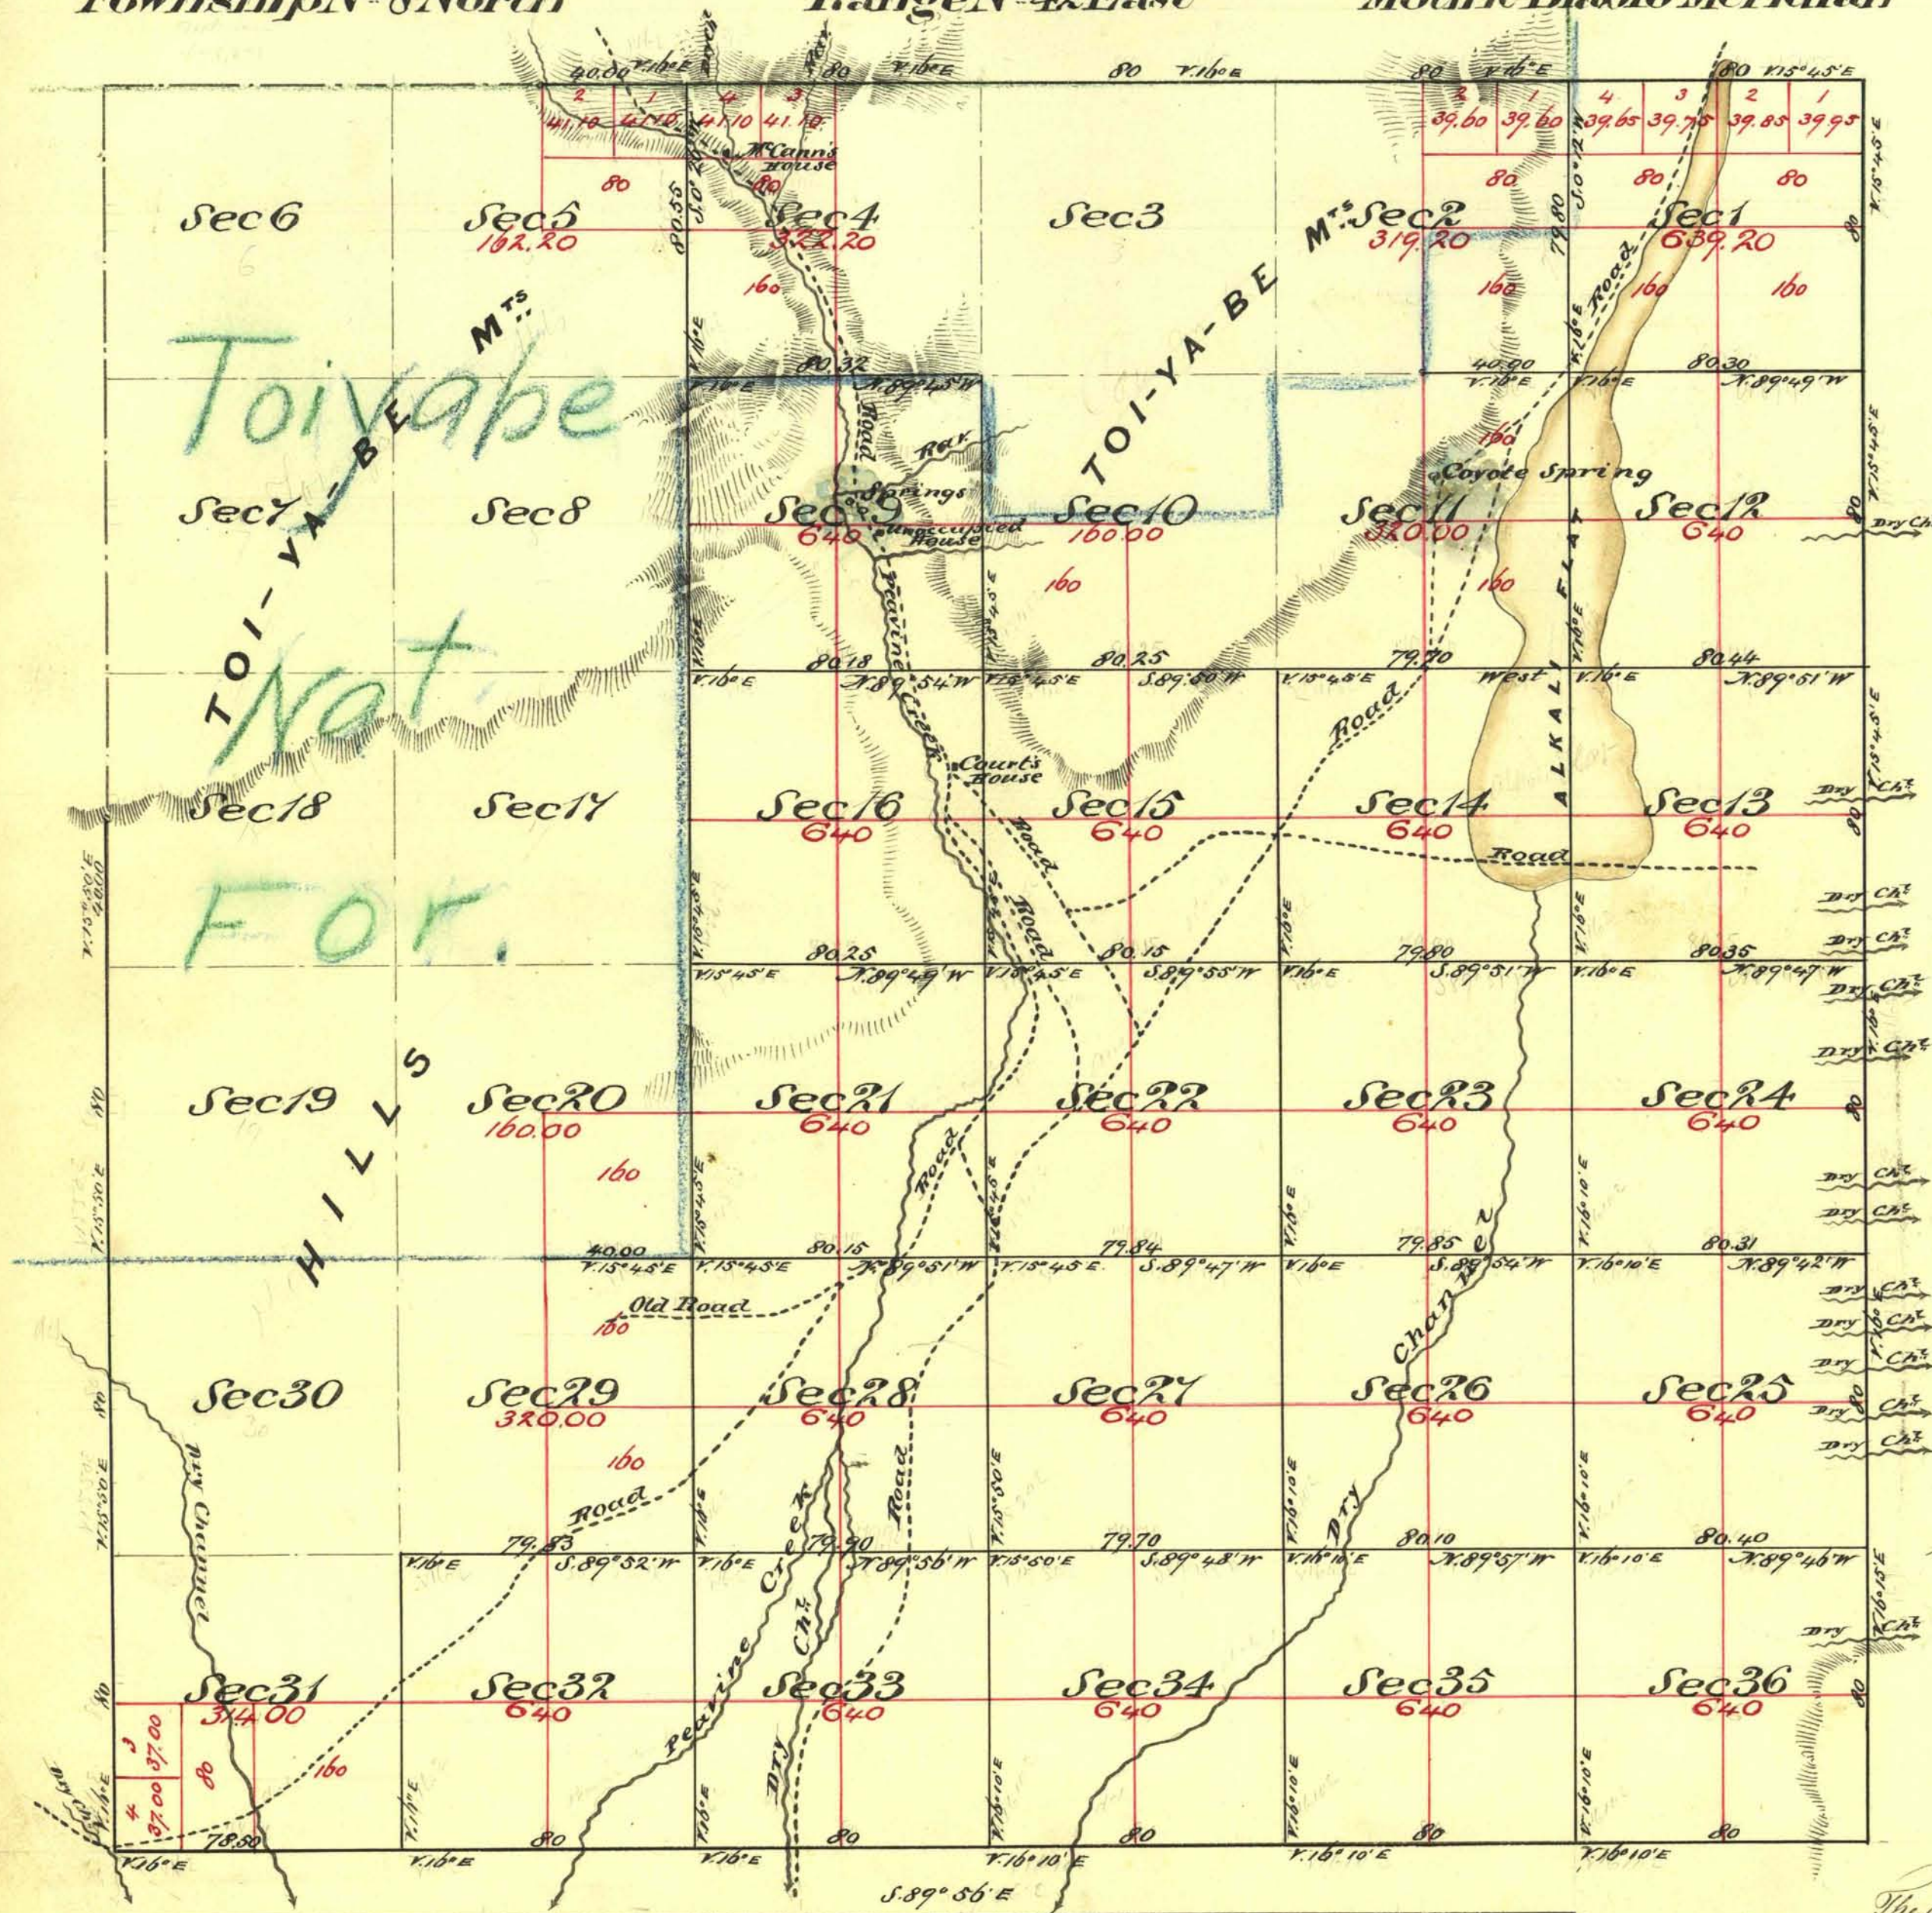

Township N^o 8 North

Range N^o 42 East

Mount Diablo Meridian

Aggregate Area of Public Land (Surveyed) 14,875.80 Acres
 Estimated " Mountains (unsurveyed) 8,091.32 "
 Aggregate 22,968.12 "

Commenced August 1st 1873
 Completed " 15th 1873

The above Map of Township N^o 8 North Range N^o 42 East Mount Diablo Meridian is strictly conformable to the field notes of the surveys thereof on file in this Office which have been examined and approved
 W. H. Sawyer General Office
 Virginia City Nevada
 October 13th 1873

Surveys Designated	By Whom Surveyed	Date of Contract	Am ^t of Surveys Acres	When Surveyed	Acres
East Boundary	G. C. Tracy	July 2 nd 1867	6 00 00	1867	3
Rest of Township lines	A. Hatch D. H. Barber T. C. L. Bridges	June 14 th 1873	13 78 50	August 1873	57
Subdivision lines	"	"	42 02 17	"	"