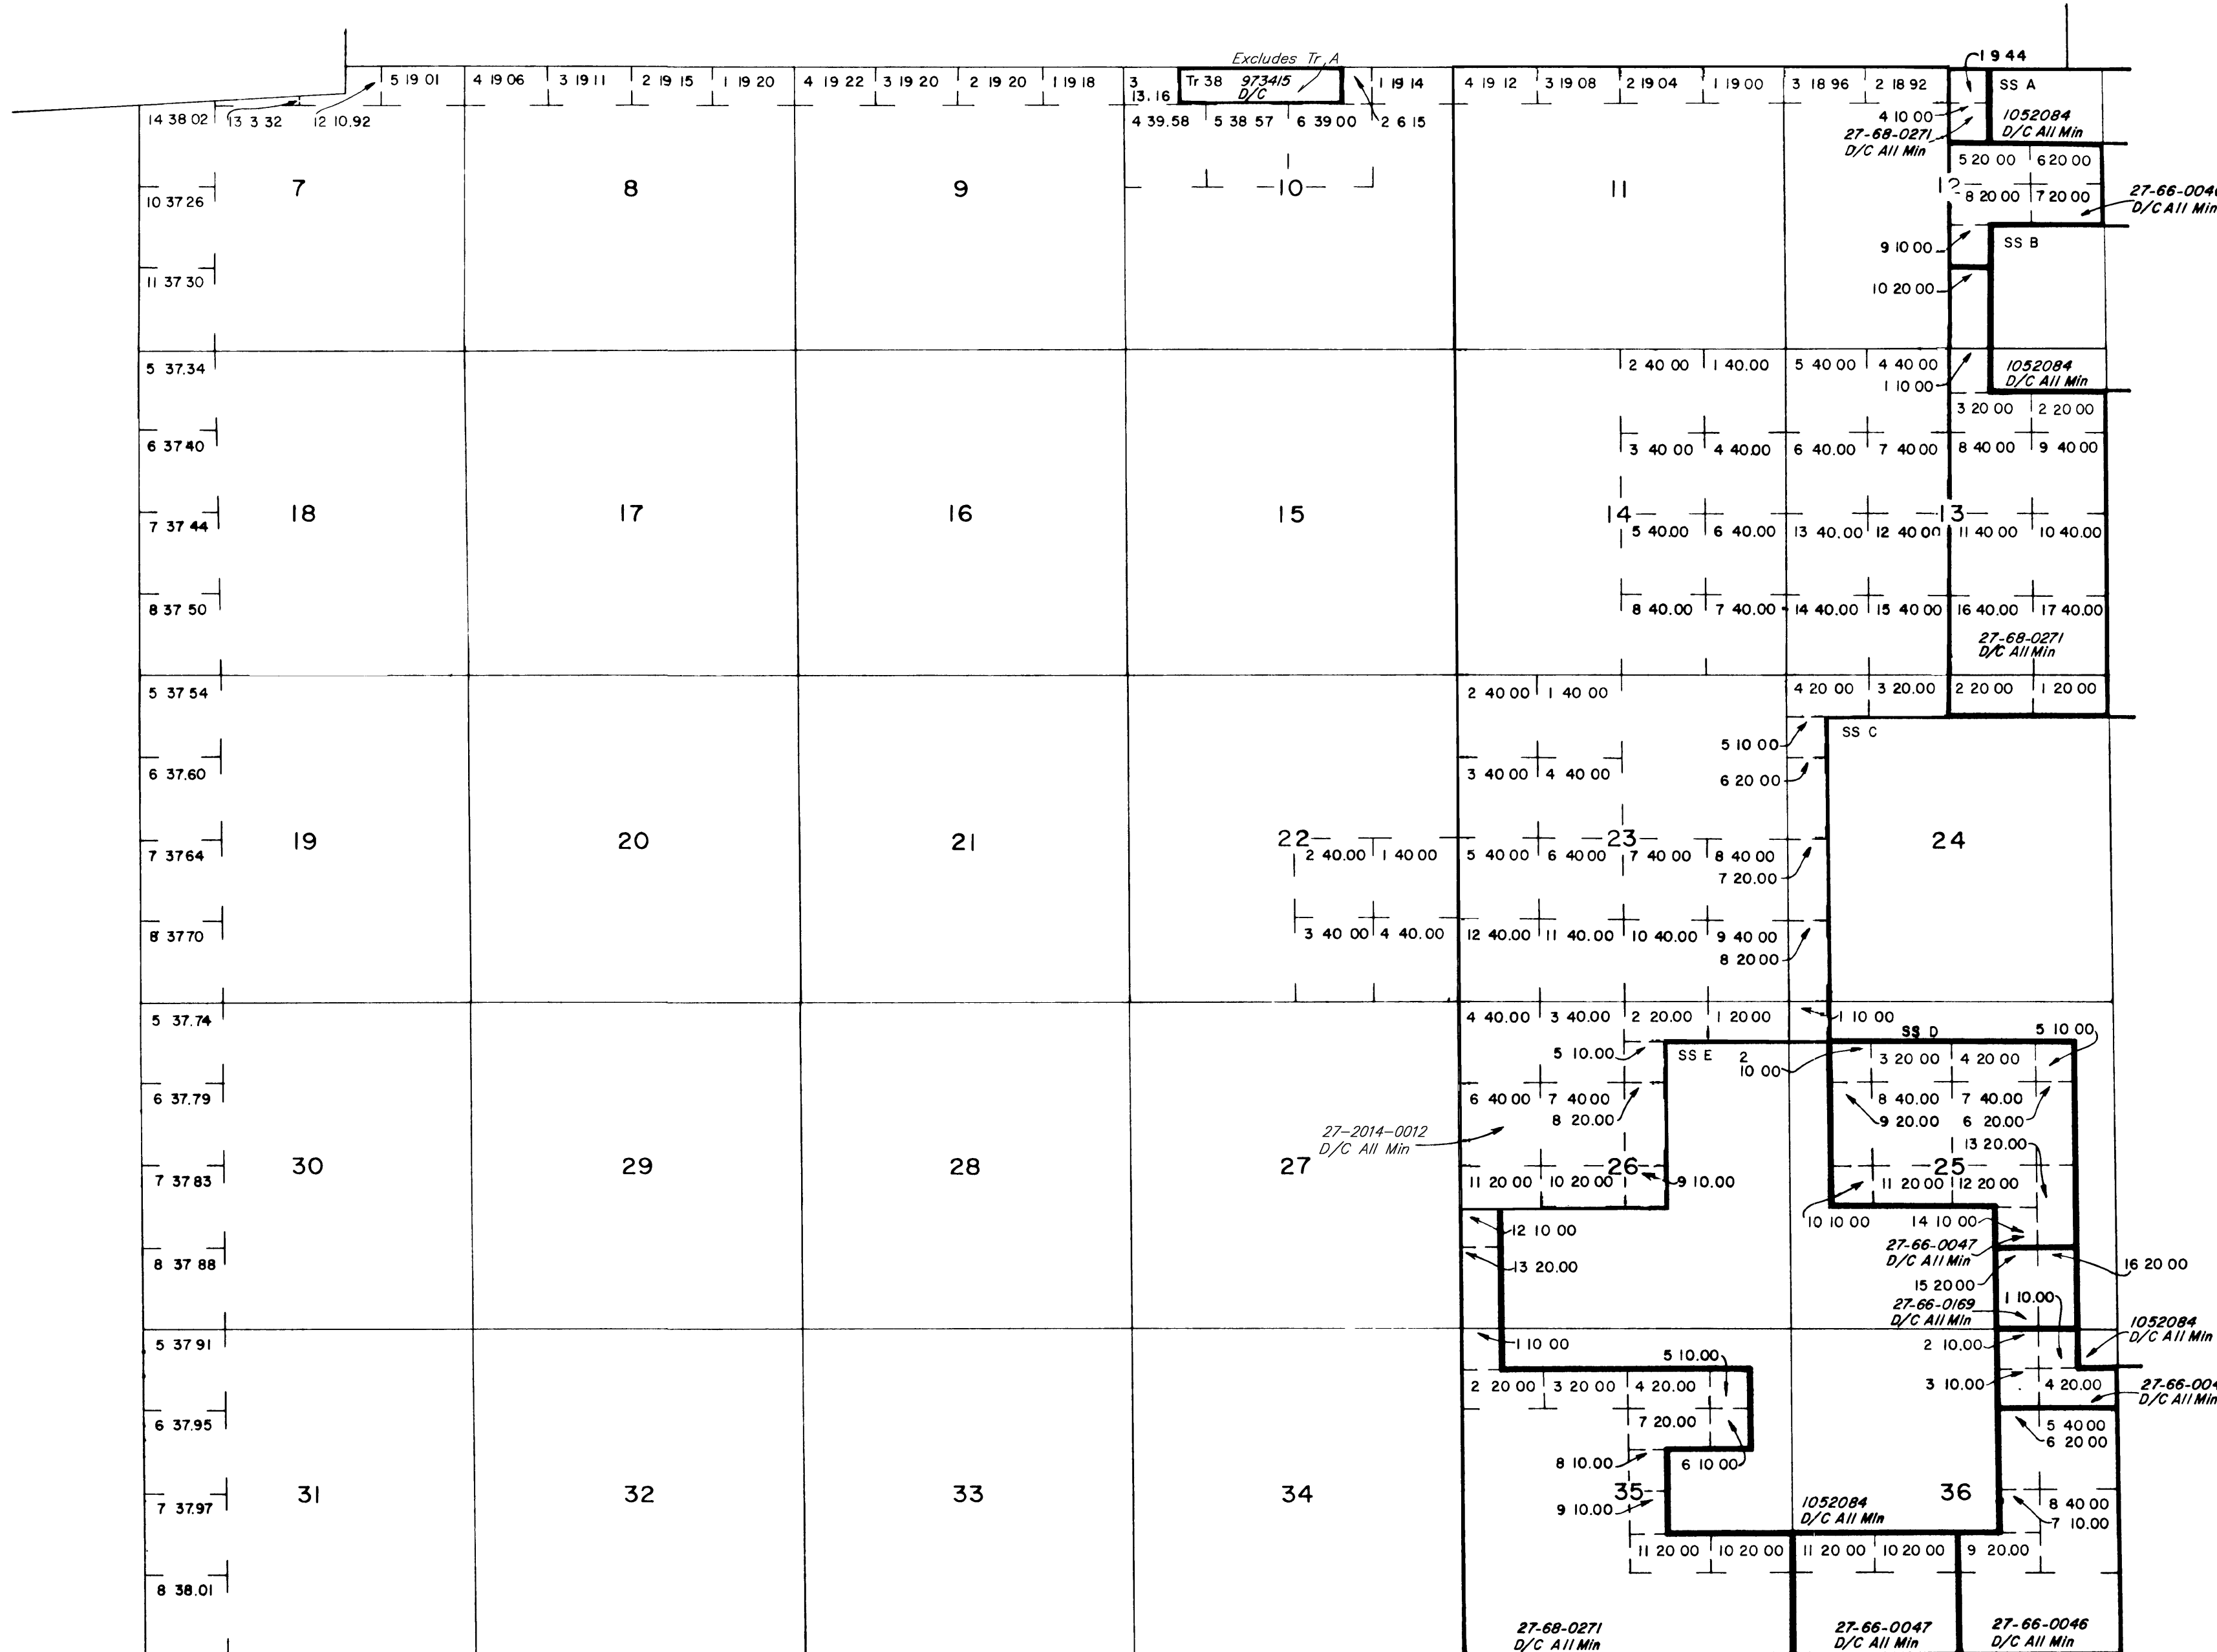

TOWNSHIP 17 SOUTH RANGE 66 EAST OF THE MOUNT DIABLO MERIDIAN, NEVADA

CLARK COUNTY
LAS VEGAS GR DIST

STATUS OF PUBLIC DOMAIN
LAND AND MINERAL TITLES

OG PLAT

INDEX TO SEGREGATED TRACTS				
TRACT NO	ORIGINAL SURVEY			
	T	R	SEC	SUBDIVISION
38	17S	66E	4	Lots 5,6
SS A	17S	66E	1	Lots 1-4
SS B	17S	66E	1	S 1/2
SS C	17S	66E	13	All
SS D	17S	66E	14	E 1/2
SS E	17S	66E	22	E 1/2, E 1/2 W 1/2
	17S	66E	23	SE 1/4
	17S	66E	26	NE 1/4, E 1/2 NW 1/4, SW 1/4 NW 1/4

FOR ORDERS EFFECTING DISPOSAL OR USE OF UNIDENTIFIED LANDS WITHDRAWN FOR CLASSIFICATION, MINERALS, WATER AND/OR OTHER PUBLIC PURPOSES, REFER TO INDEX OF MISCELLANEOUS DOCUMENTS

Calliente - Virgin Valley EAR

Sec 12 All

Sec 23 All

Sec 24 All

Sec 26 All

WARNING STATEMENT

This plat is the Bureau's representation of the Record of Title and should be used only as a graphic display of the township survey data. Records hereon do not reflect title changes which may have been effected by lateral movements of rivers or other bodies of water. Refer to the cadastral surveys for official survey information.

CURRENT TO	BY
12-72-89	CK
10-26-90	RA
1-31-94	KB
7/21/11	MS
4/29/14	MS

N-050
T. 17 S.
R. 66 E.