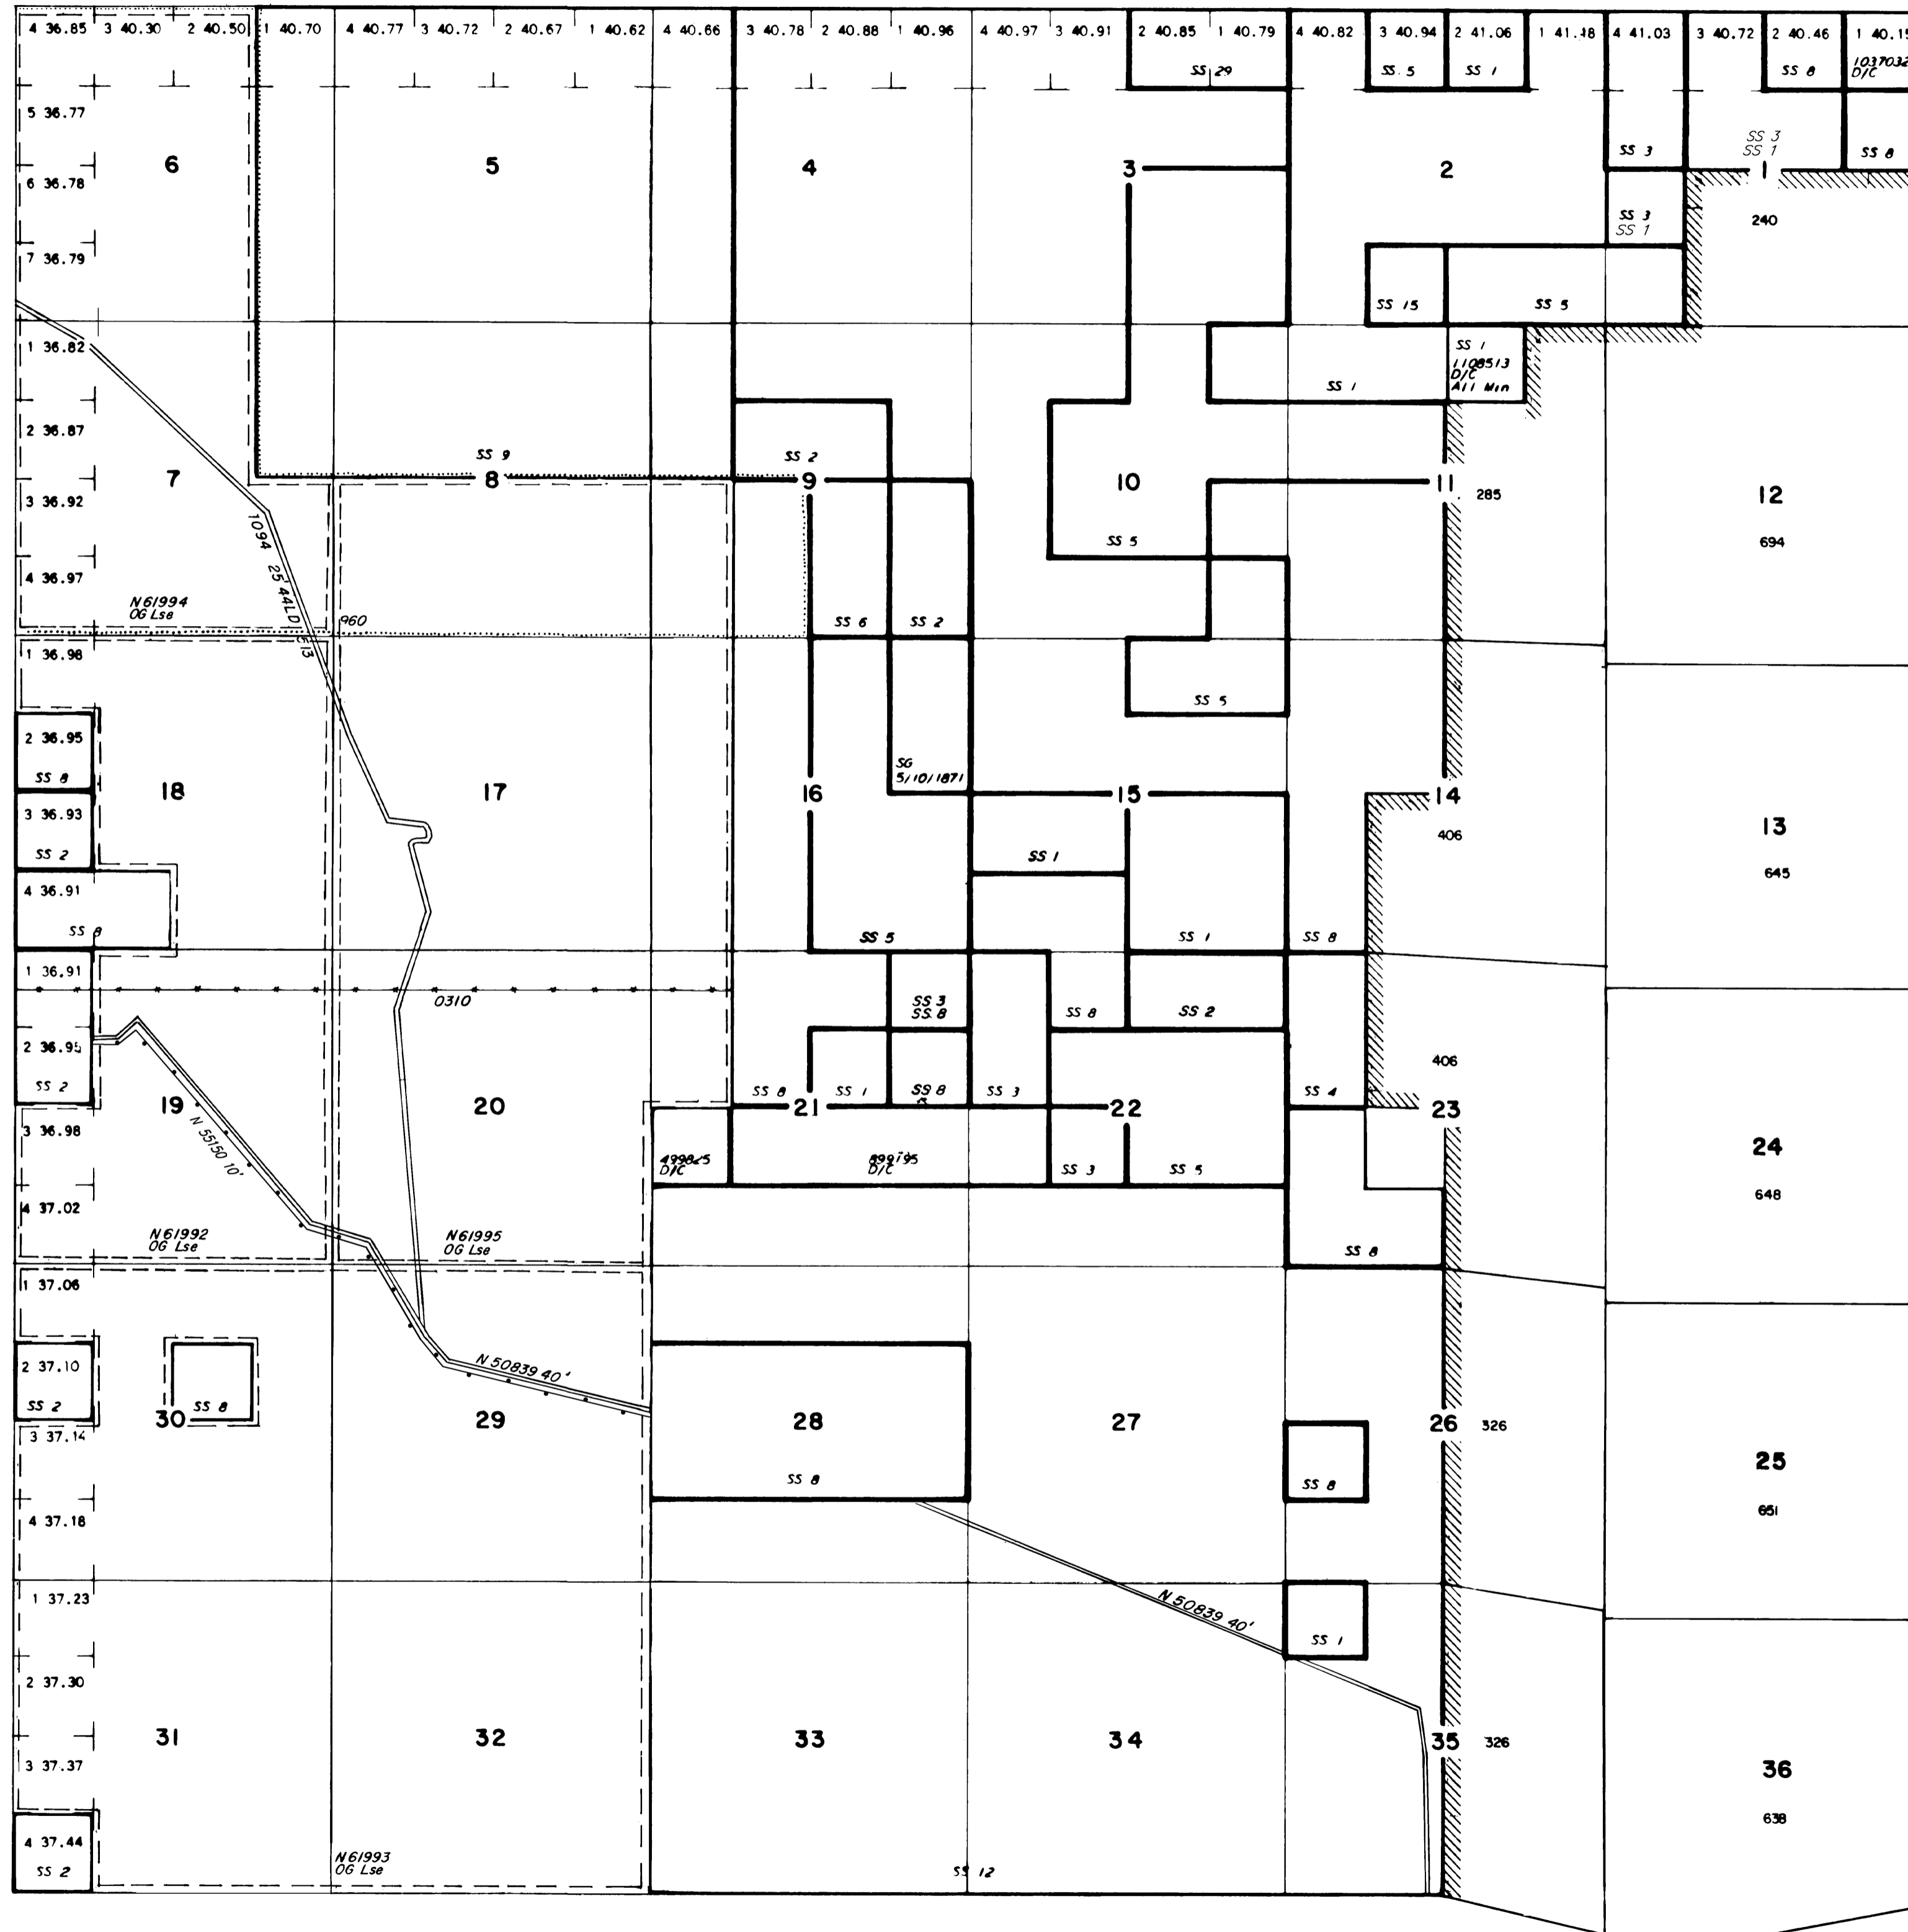

PARTIALLY SURVEYED TOWNSHIP 43 NORTH RANGE 51 EAST OF THE MOUNT DIABLO MERIDIAN, NEVADA

PROTRACTION DIAGRAM NO. 246

ELKO COUNTY
ELKO GR DIST

STATUS OF PUBLIC DOMAIN
LAND AND MINERAL TITLES

OG PLAT

RESURVEY TRACT NO	ORIGINAL SURVEY		
	T	R	SEC

FOR ORDERS EFFECTING DISPOSAL OR USE OF UNIDENTIFIED LANDS WITHDRAWN FOR CLASSIFICATION, MINERALS, WATER AND/OR OTHER PUBLIC PURPOSES, REFER TO INDEX OF MISCELLANEOUS DOCUMENTS.

WARNING STATEMENT

This plat is the Bureau's representation of the Record of Title and should be used only as a graphic display of the township survey data. Records hereon do not reflect title changes which may have been effected by lateral movements of rivers or other bodies of water. Refer to the cadastral surveys for official survey information.