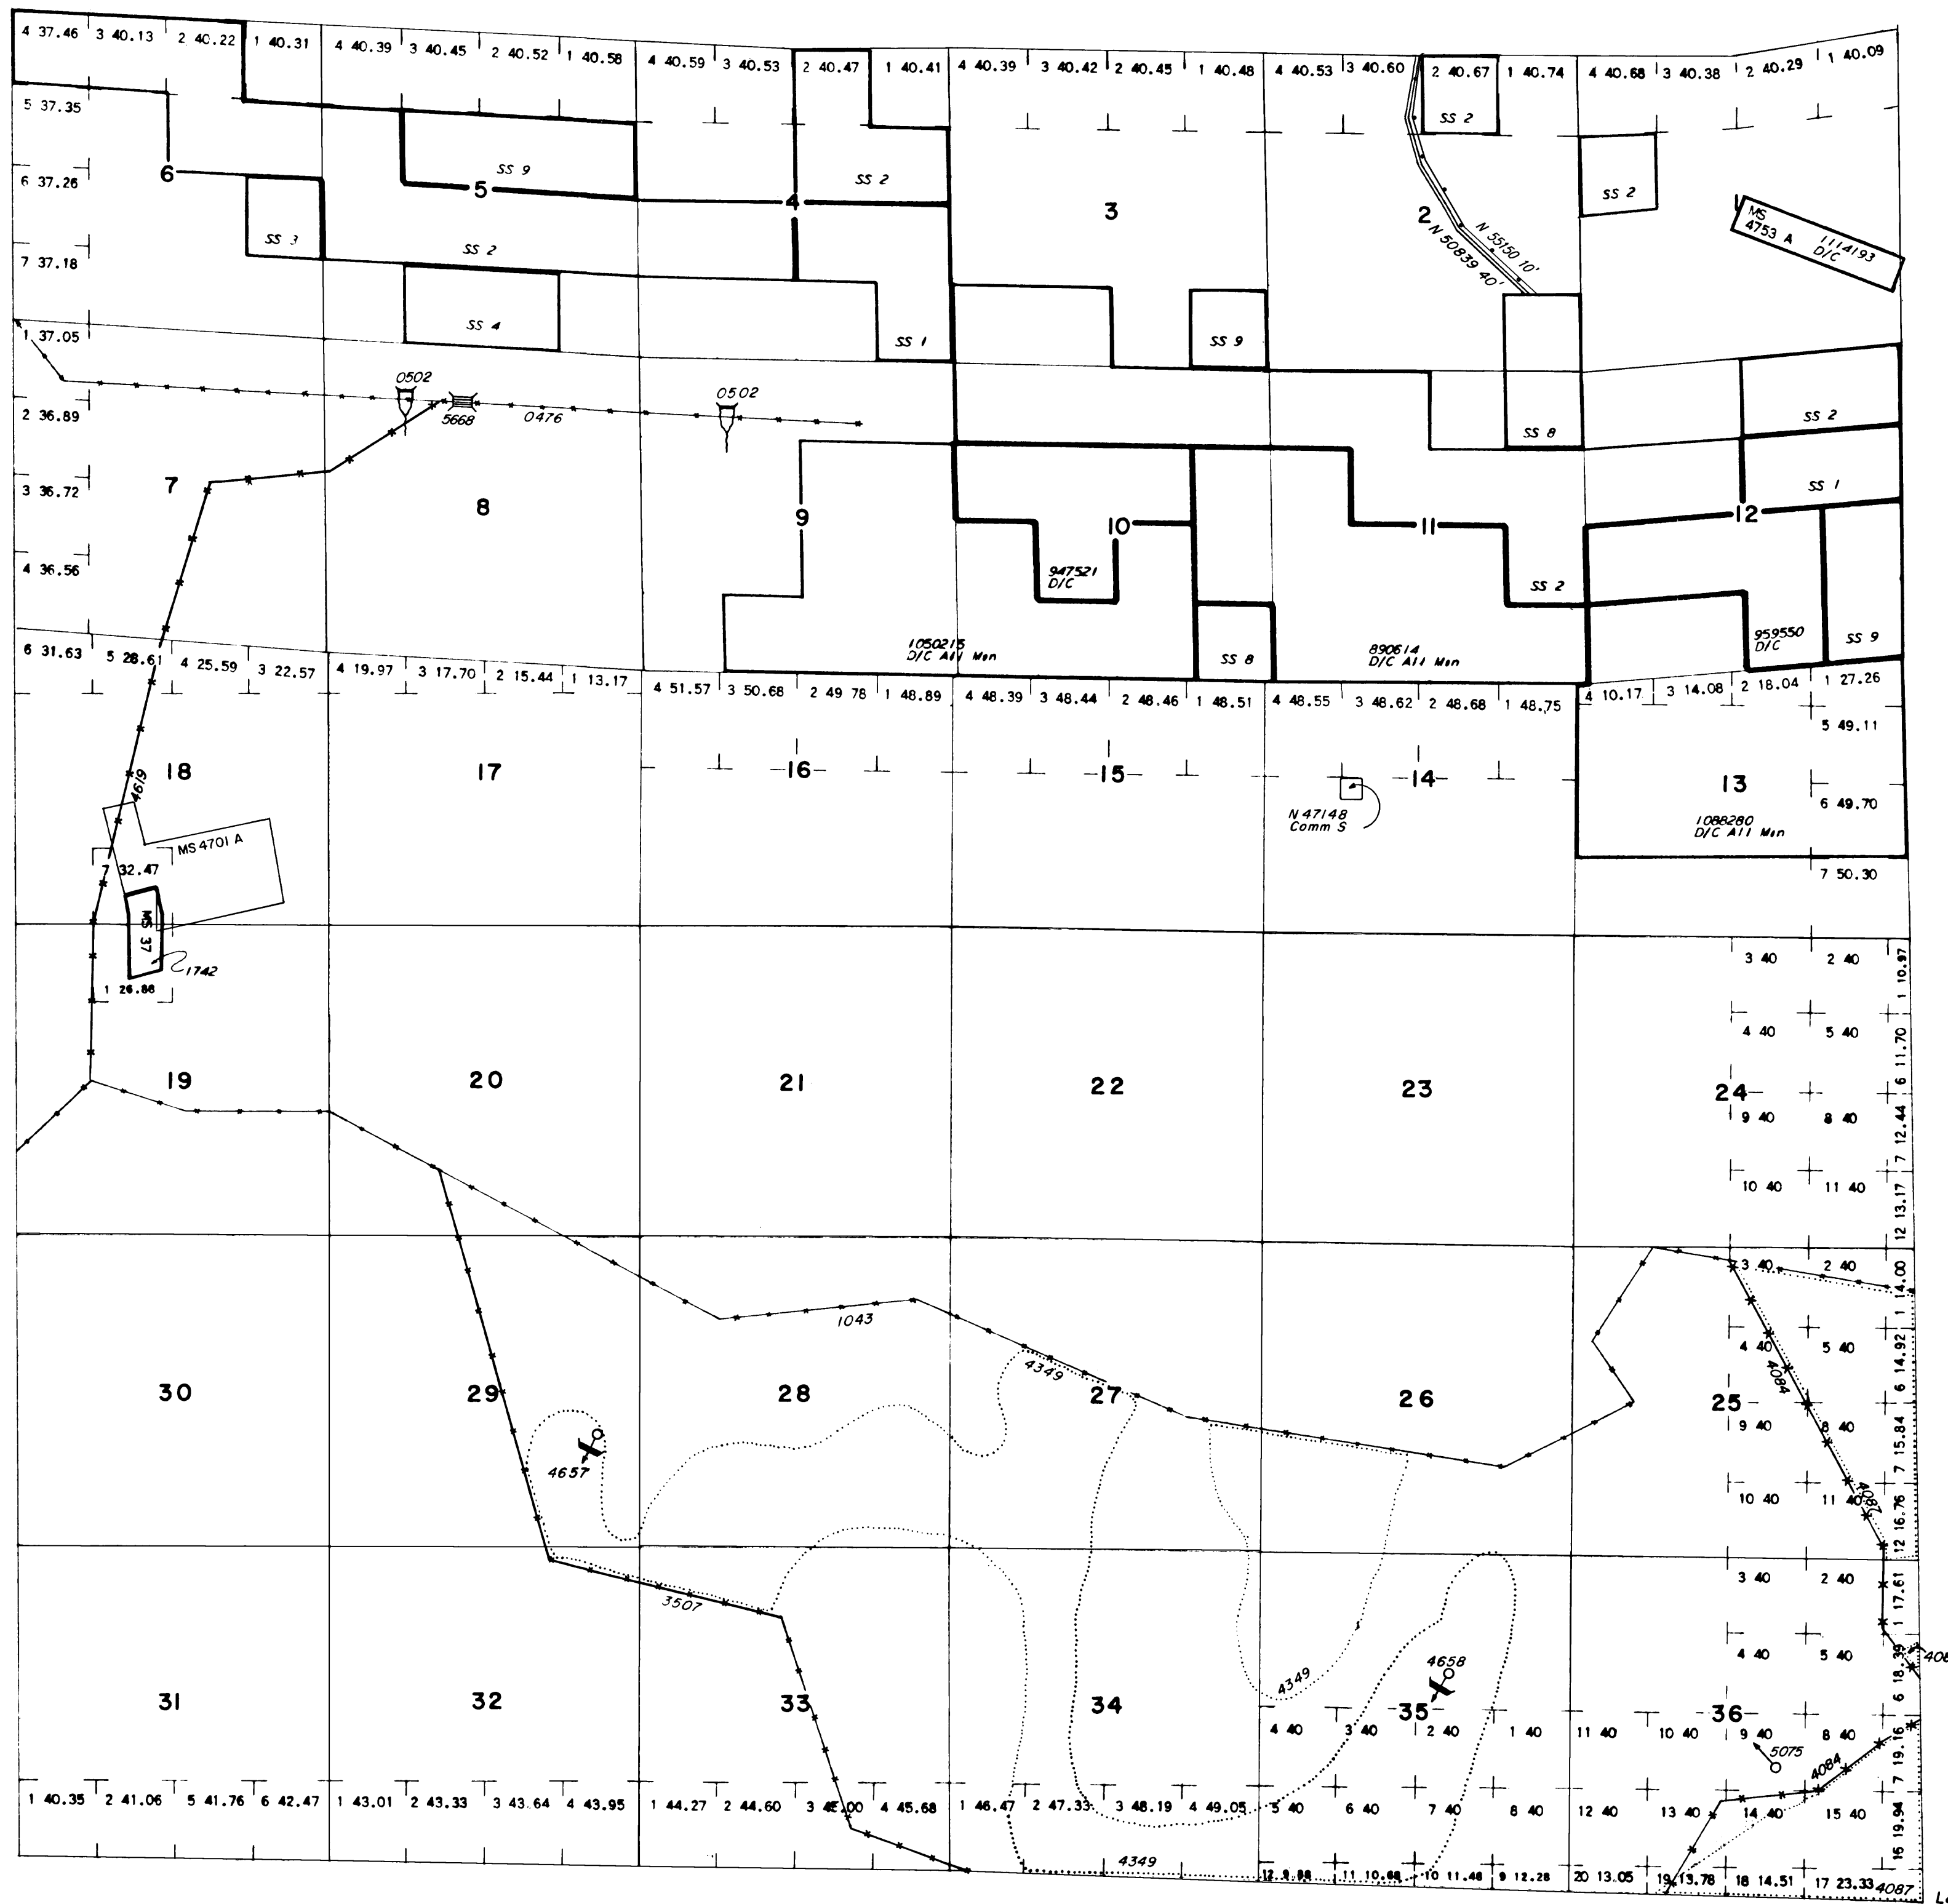

TOWNSHIP 42 NORTH RANGE 51 EAST OF THE MOUNT DIABLO MERIDIAN, NEVADA

ELKO COUNTY  
ELKO GR DIST

STATUS OF PUBLIC DOMAIN  
LAND AND MINERAL TITLES

MT PLAT

INDEX TO SEGREGATED TRACTS				
RESURVEY		ORIGINAL SURVEY		
TRACT NO	T	R	SEC	SUBDIVISION

FOR ORDERS EFFECTING DISPOSAL OR USE OF  
UNIDENTIFIED LANDS WITHDRAWN FOR CLASSIFICATION,  
MINERALS, WATER AND/OR OTHER PUBLIC PURPOSES,  
REFER TO INDEX OF MISCELLANEOUS DOCUMENTS.

Blank lines for recording survey information or notes.

**WARNING STATEMENT**  
This plat is the Bureau's Record of Title, and should be used only as a graphic display of the township survey data. Records hereon do not reflect title changes which may have been effected by lateral movements of rivers or other bodies of water. Refer to the cadastral surveys for official survey information.

Lat. 41°28'N  
Long. 116°12'W

CURRENT TO	BY
124-90	BC
113-93	U
1/8/03	MS

N-010  
T. 42 N  
R. 51 E