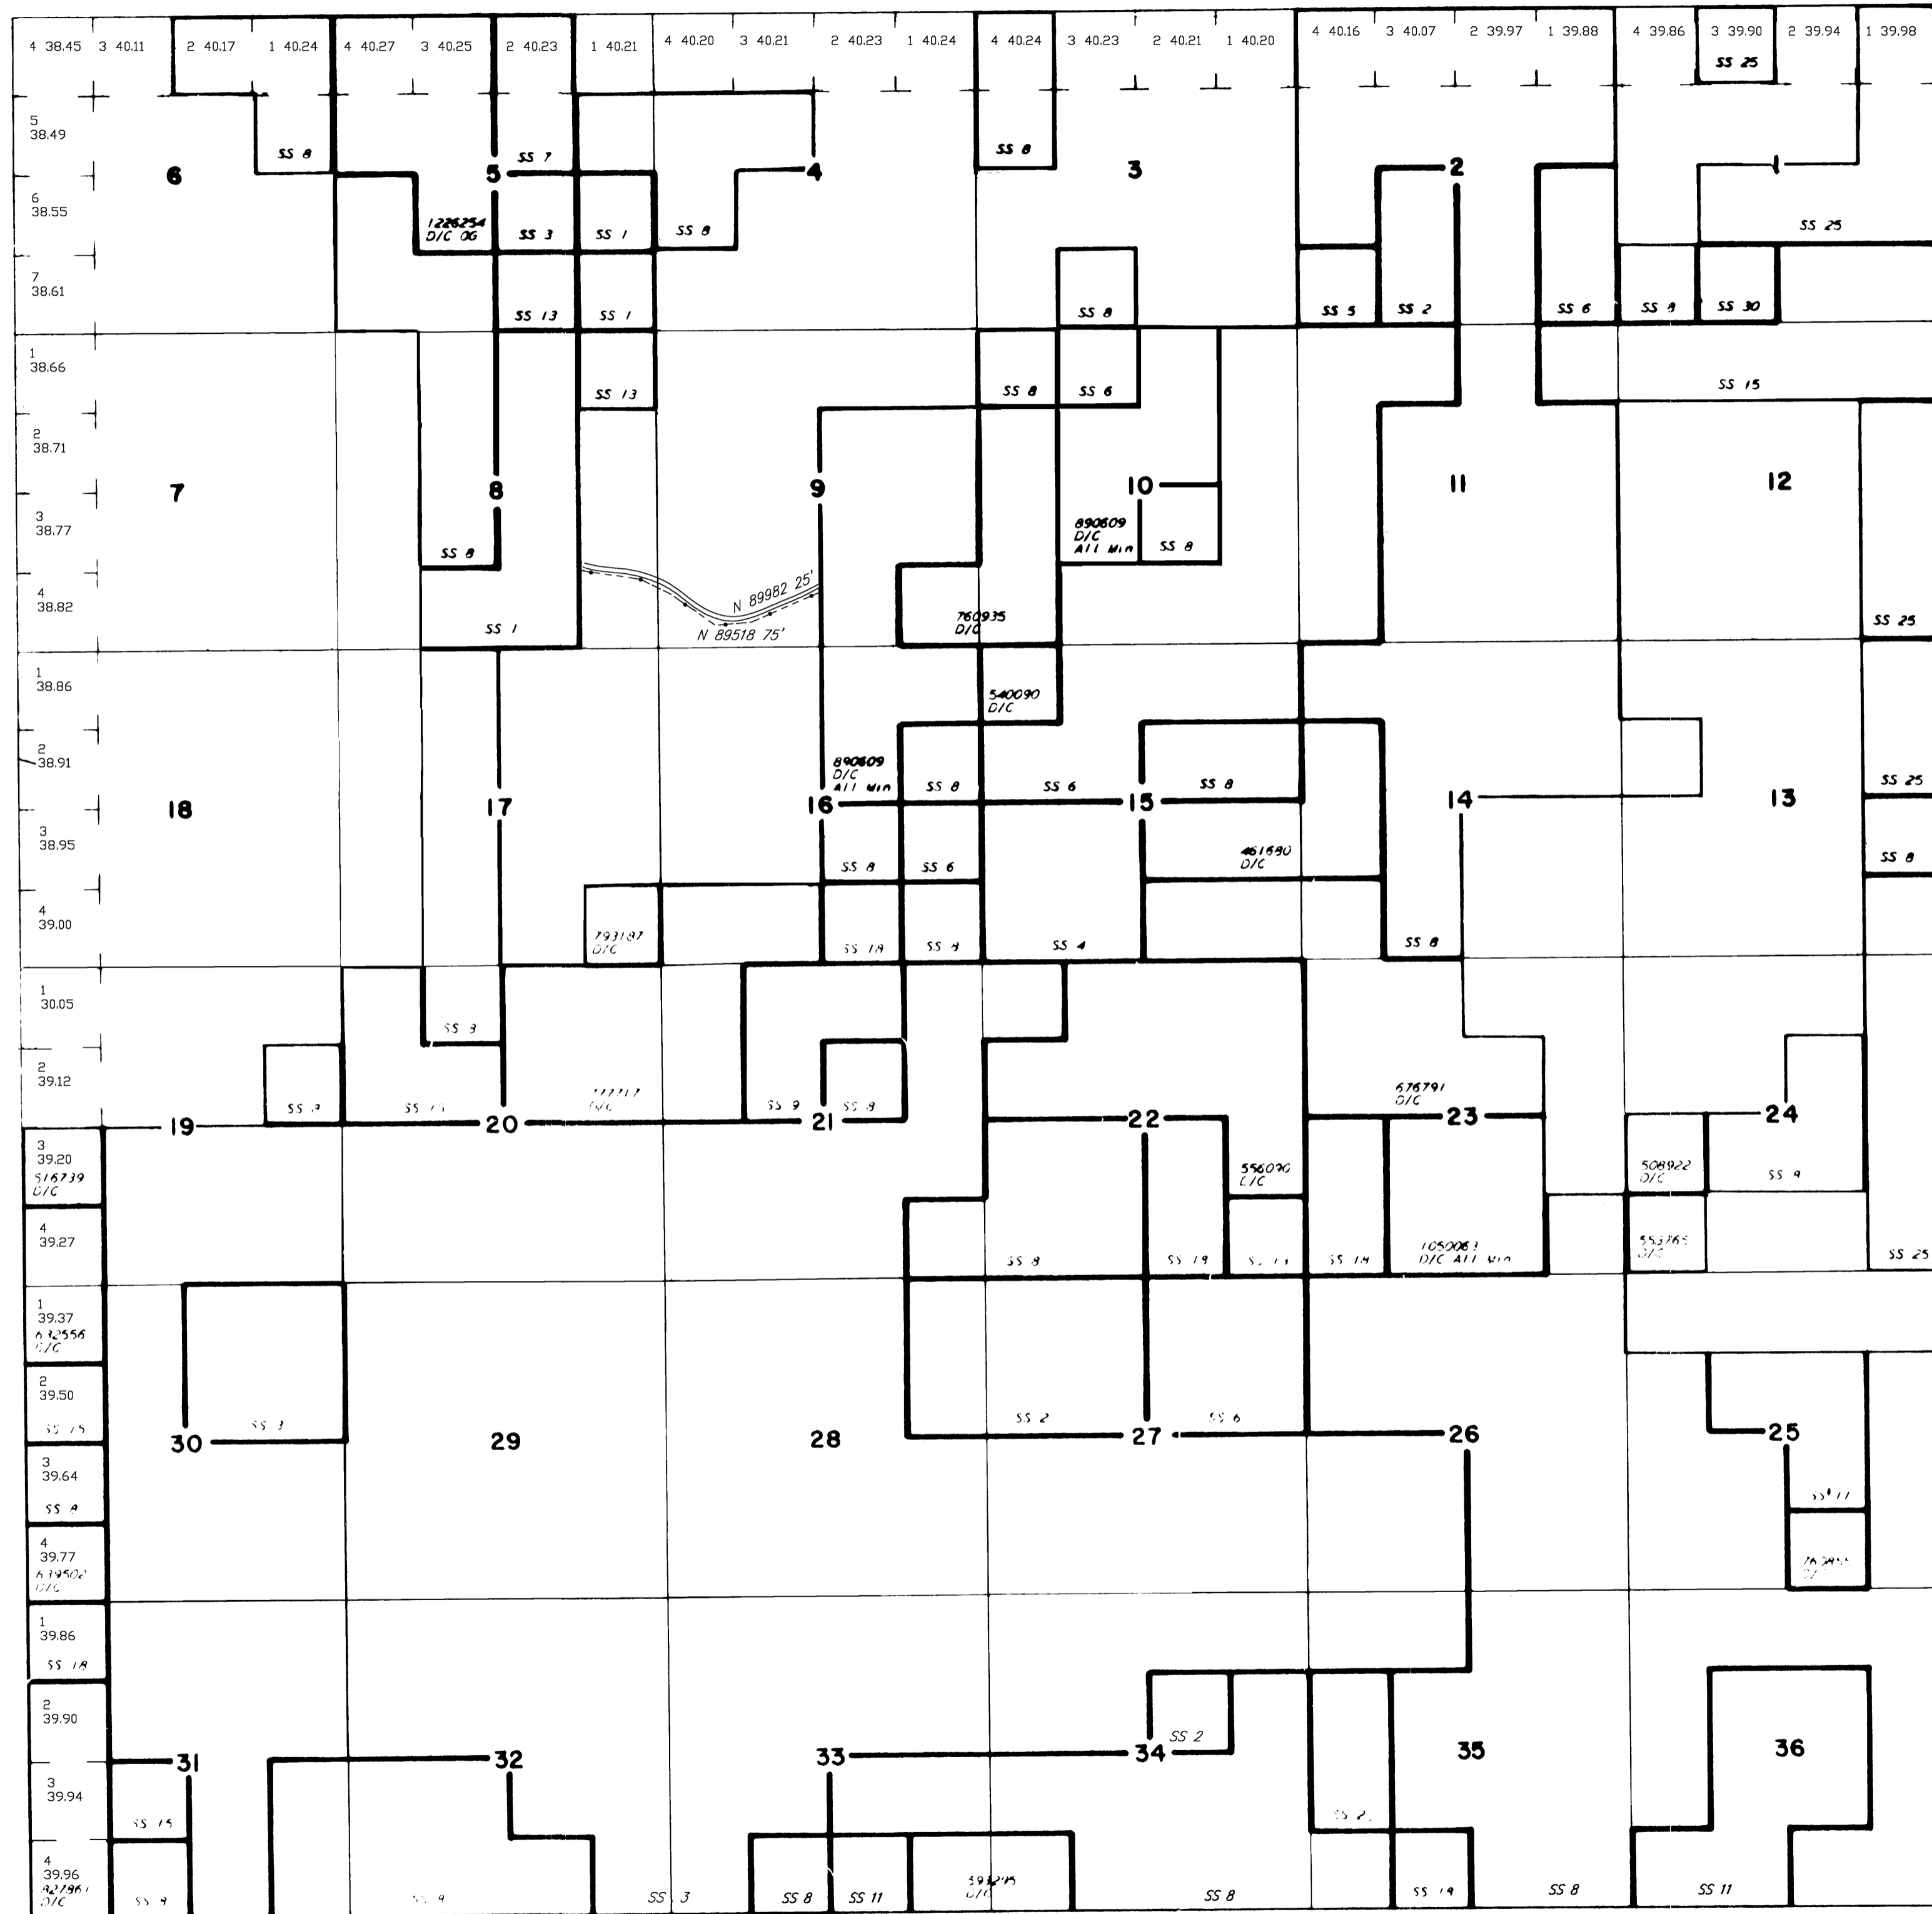

TOWNSHIP 41 NORTH RANGE 52 EAST OF THE MOUNT DIABLO MERIDIAN, NEVADA

ELKO COUNTY
ELKO GR DIST

STATUS OF PUBLIC DOMAIN
LAND AND MINERAL TITLES
AND ACQUIRED LANDS

MT PLAT

INDEX TO SEGREGATED TRACTS					
RESURVEY	ORIGINAL SURVEY				
	TRACT NO	T	R	SEC	SUBDIVISION

FOR ORDERS EFFECTING DISPOSAL OR USE OF UNIDENTIFIED LANDS WITHDRAWN FOR CLASSIFICATION, MINERALS, WATER AND/OR OTHER PUBLIC PURPOSES, REFER TO INDEX OF MISCELLANEOUS DOCUMENTS.

CURRENT TO	BY	CURRENT TO	BY
05/24/2023	LAI		

WARNING STATEMENT
This plat is the Bureau's representation of the Record of Title and should be used only as a graphic display of the township survey data. Records hereon do not reflect title changes which may have been effected by the lateral movements of rivers or other bodies of water. Refer to the cadastral surveys for official survey information.

PLAT TYPE

T. 41 N
R. 52 E