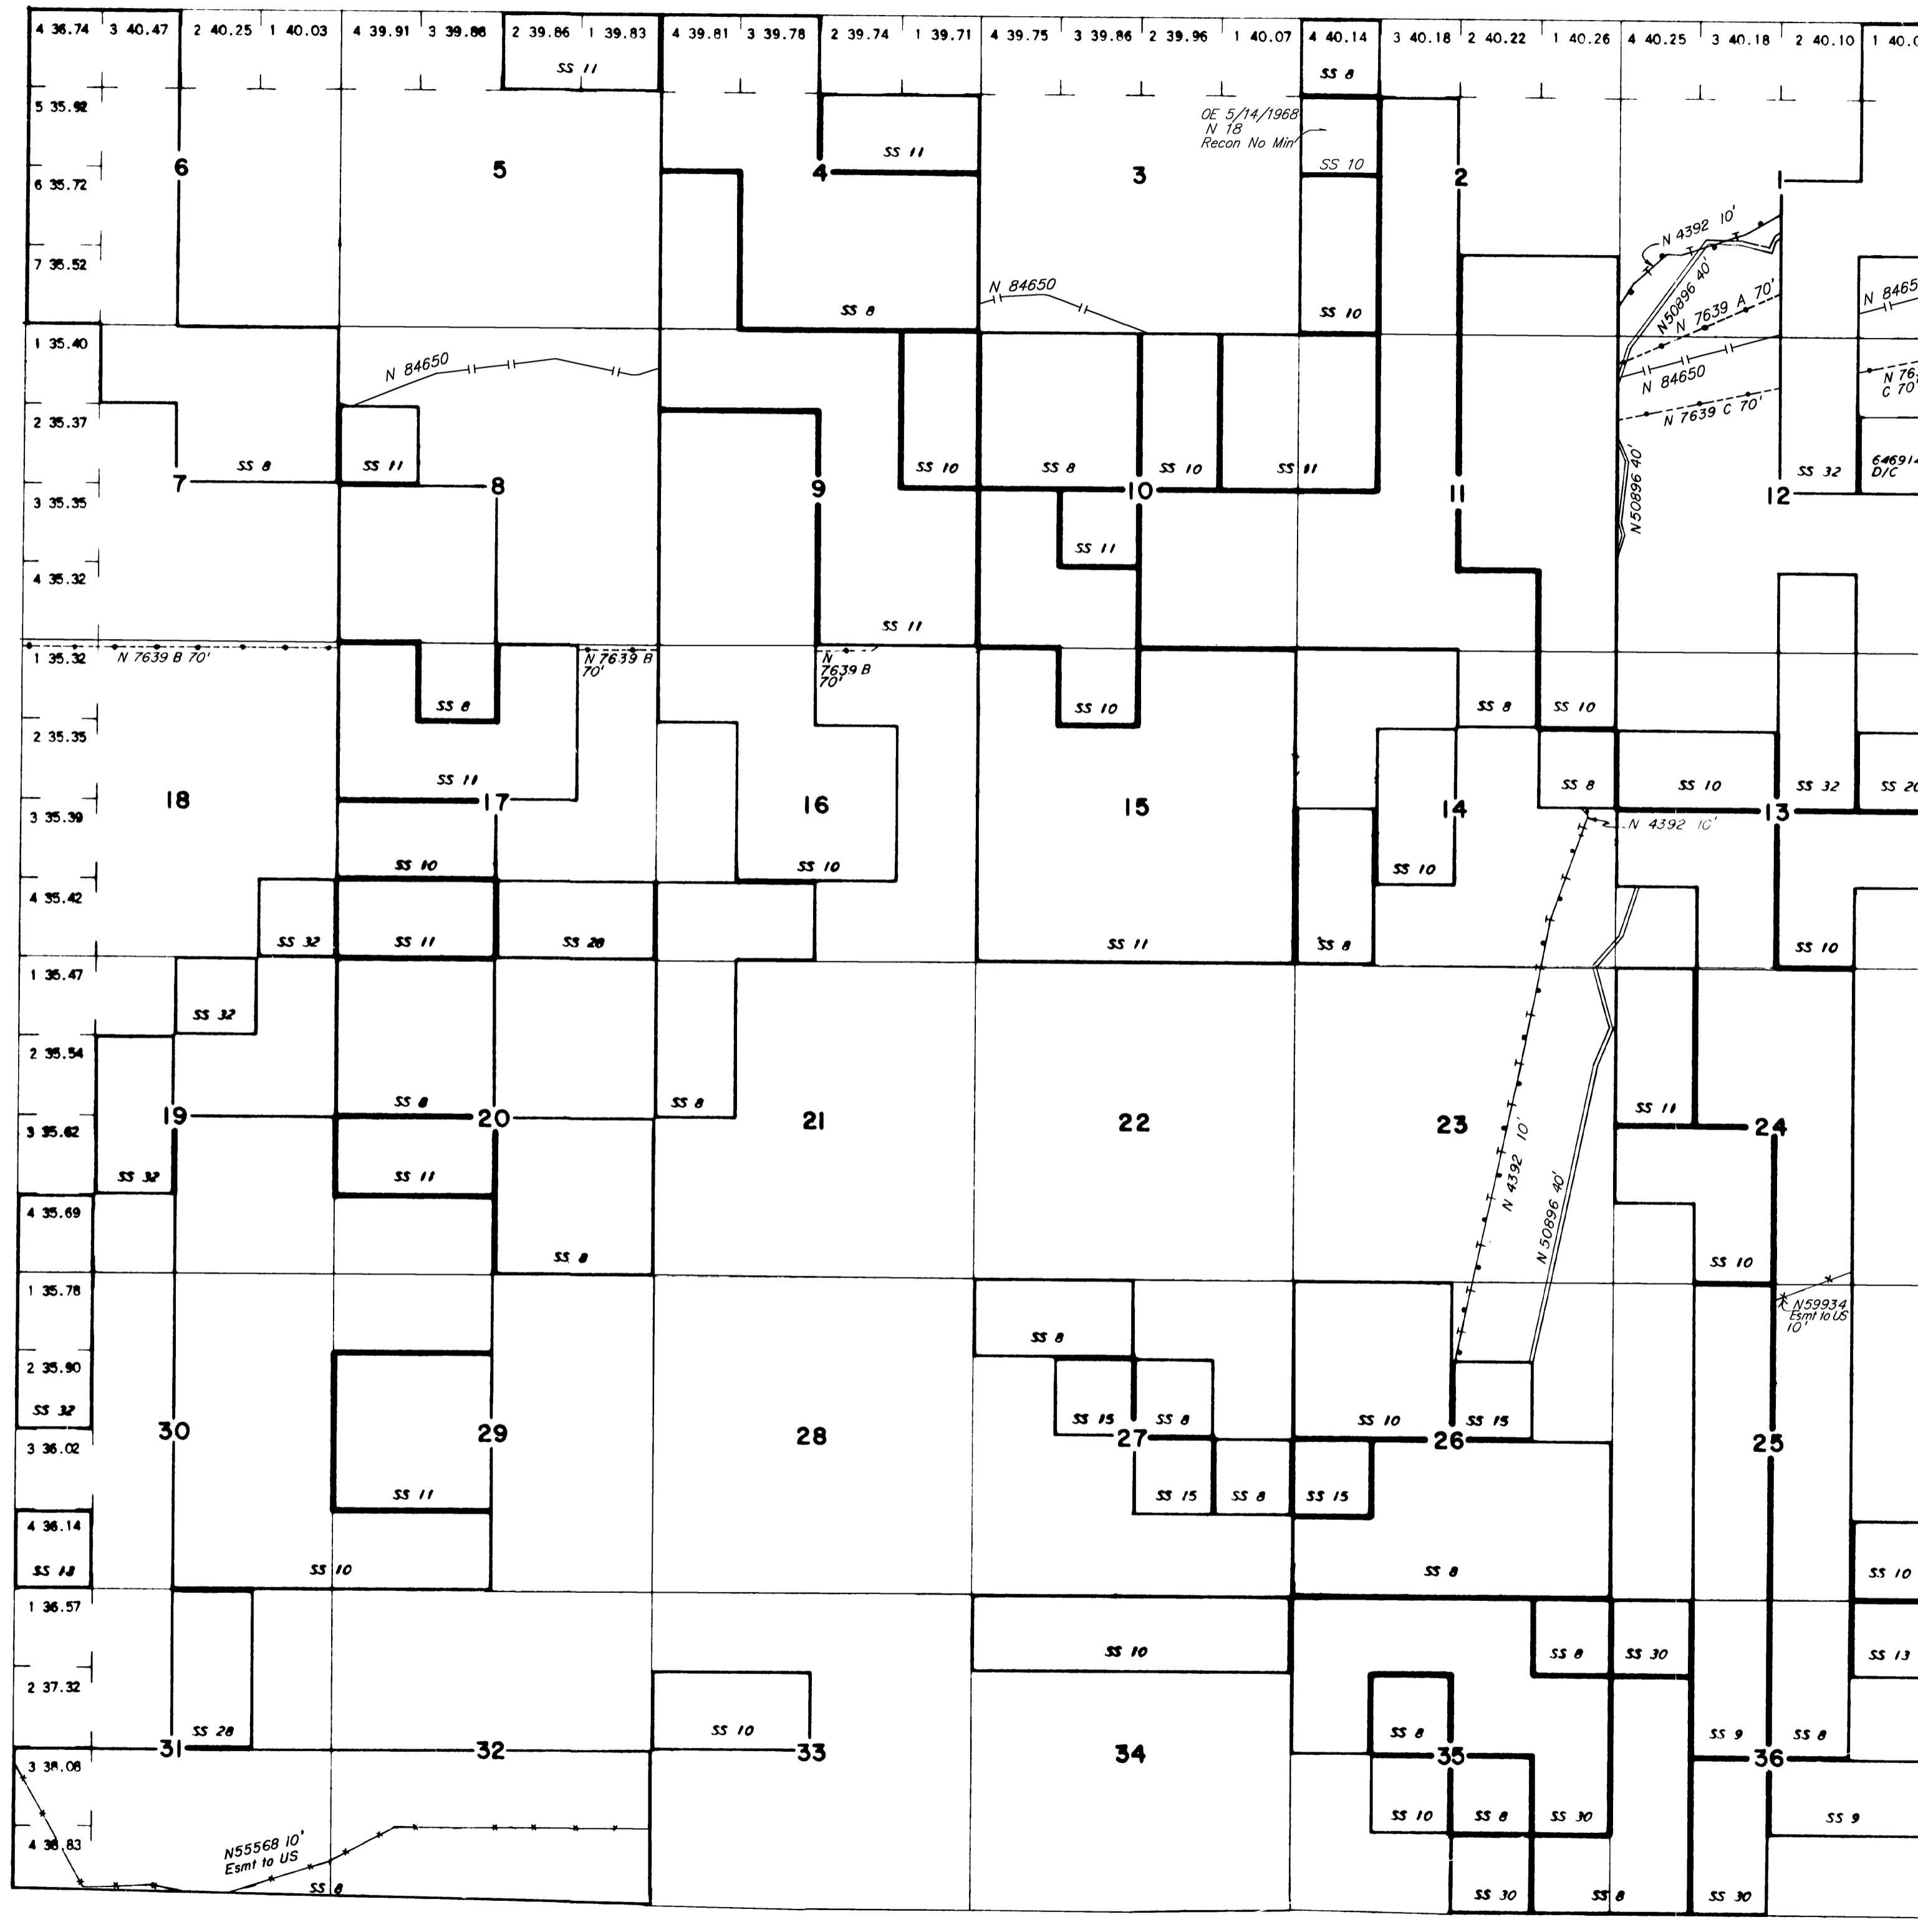

TOWNSHIP 38 NORTH RANGE 52 EAST OF THE MOUNT DIABLO MERIDIAN, NEVADA

ELKO COUNTY
ELKO GR DIST

STATUS OF PUBLIC DOMAIN
LAND AND MINERAL TITLES

MT PLAT

INDEX TO SEGREGATED TRACTS

RESURVEY				ORIGINAL SURVEY				
TRACT NO	T	R	SEC	SUBDIVISION				

FOR ORDERS EFFECTING DISPOSAL OR USE OF UNIDENTIFIED LANDS WITHDRAWN FOR CLASSIFICATION, MINERALS, WATER AND/OR OTHER PUBLIC PURPOSES, REFER TO INDEX OF MISCELLANEOUS DOCUMENTS.

DEPENDENT RESURVEY ACCEPTED 4/3/1987

WARNING STATEMENT

CURRENT TO	BY
5/18/02	MS
7/12/02	MS
8/25/11	MS
4/26/16	MS

N-010
T. 38 N.
R. 52 E.