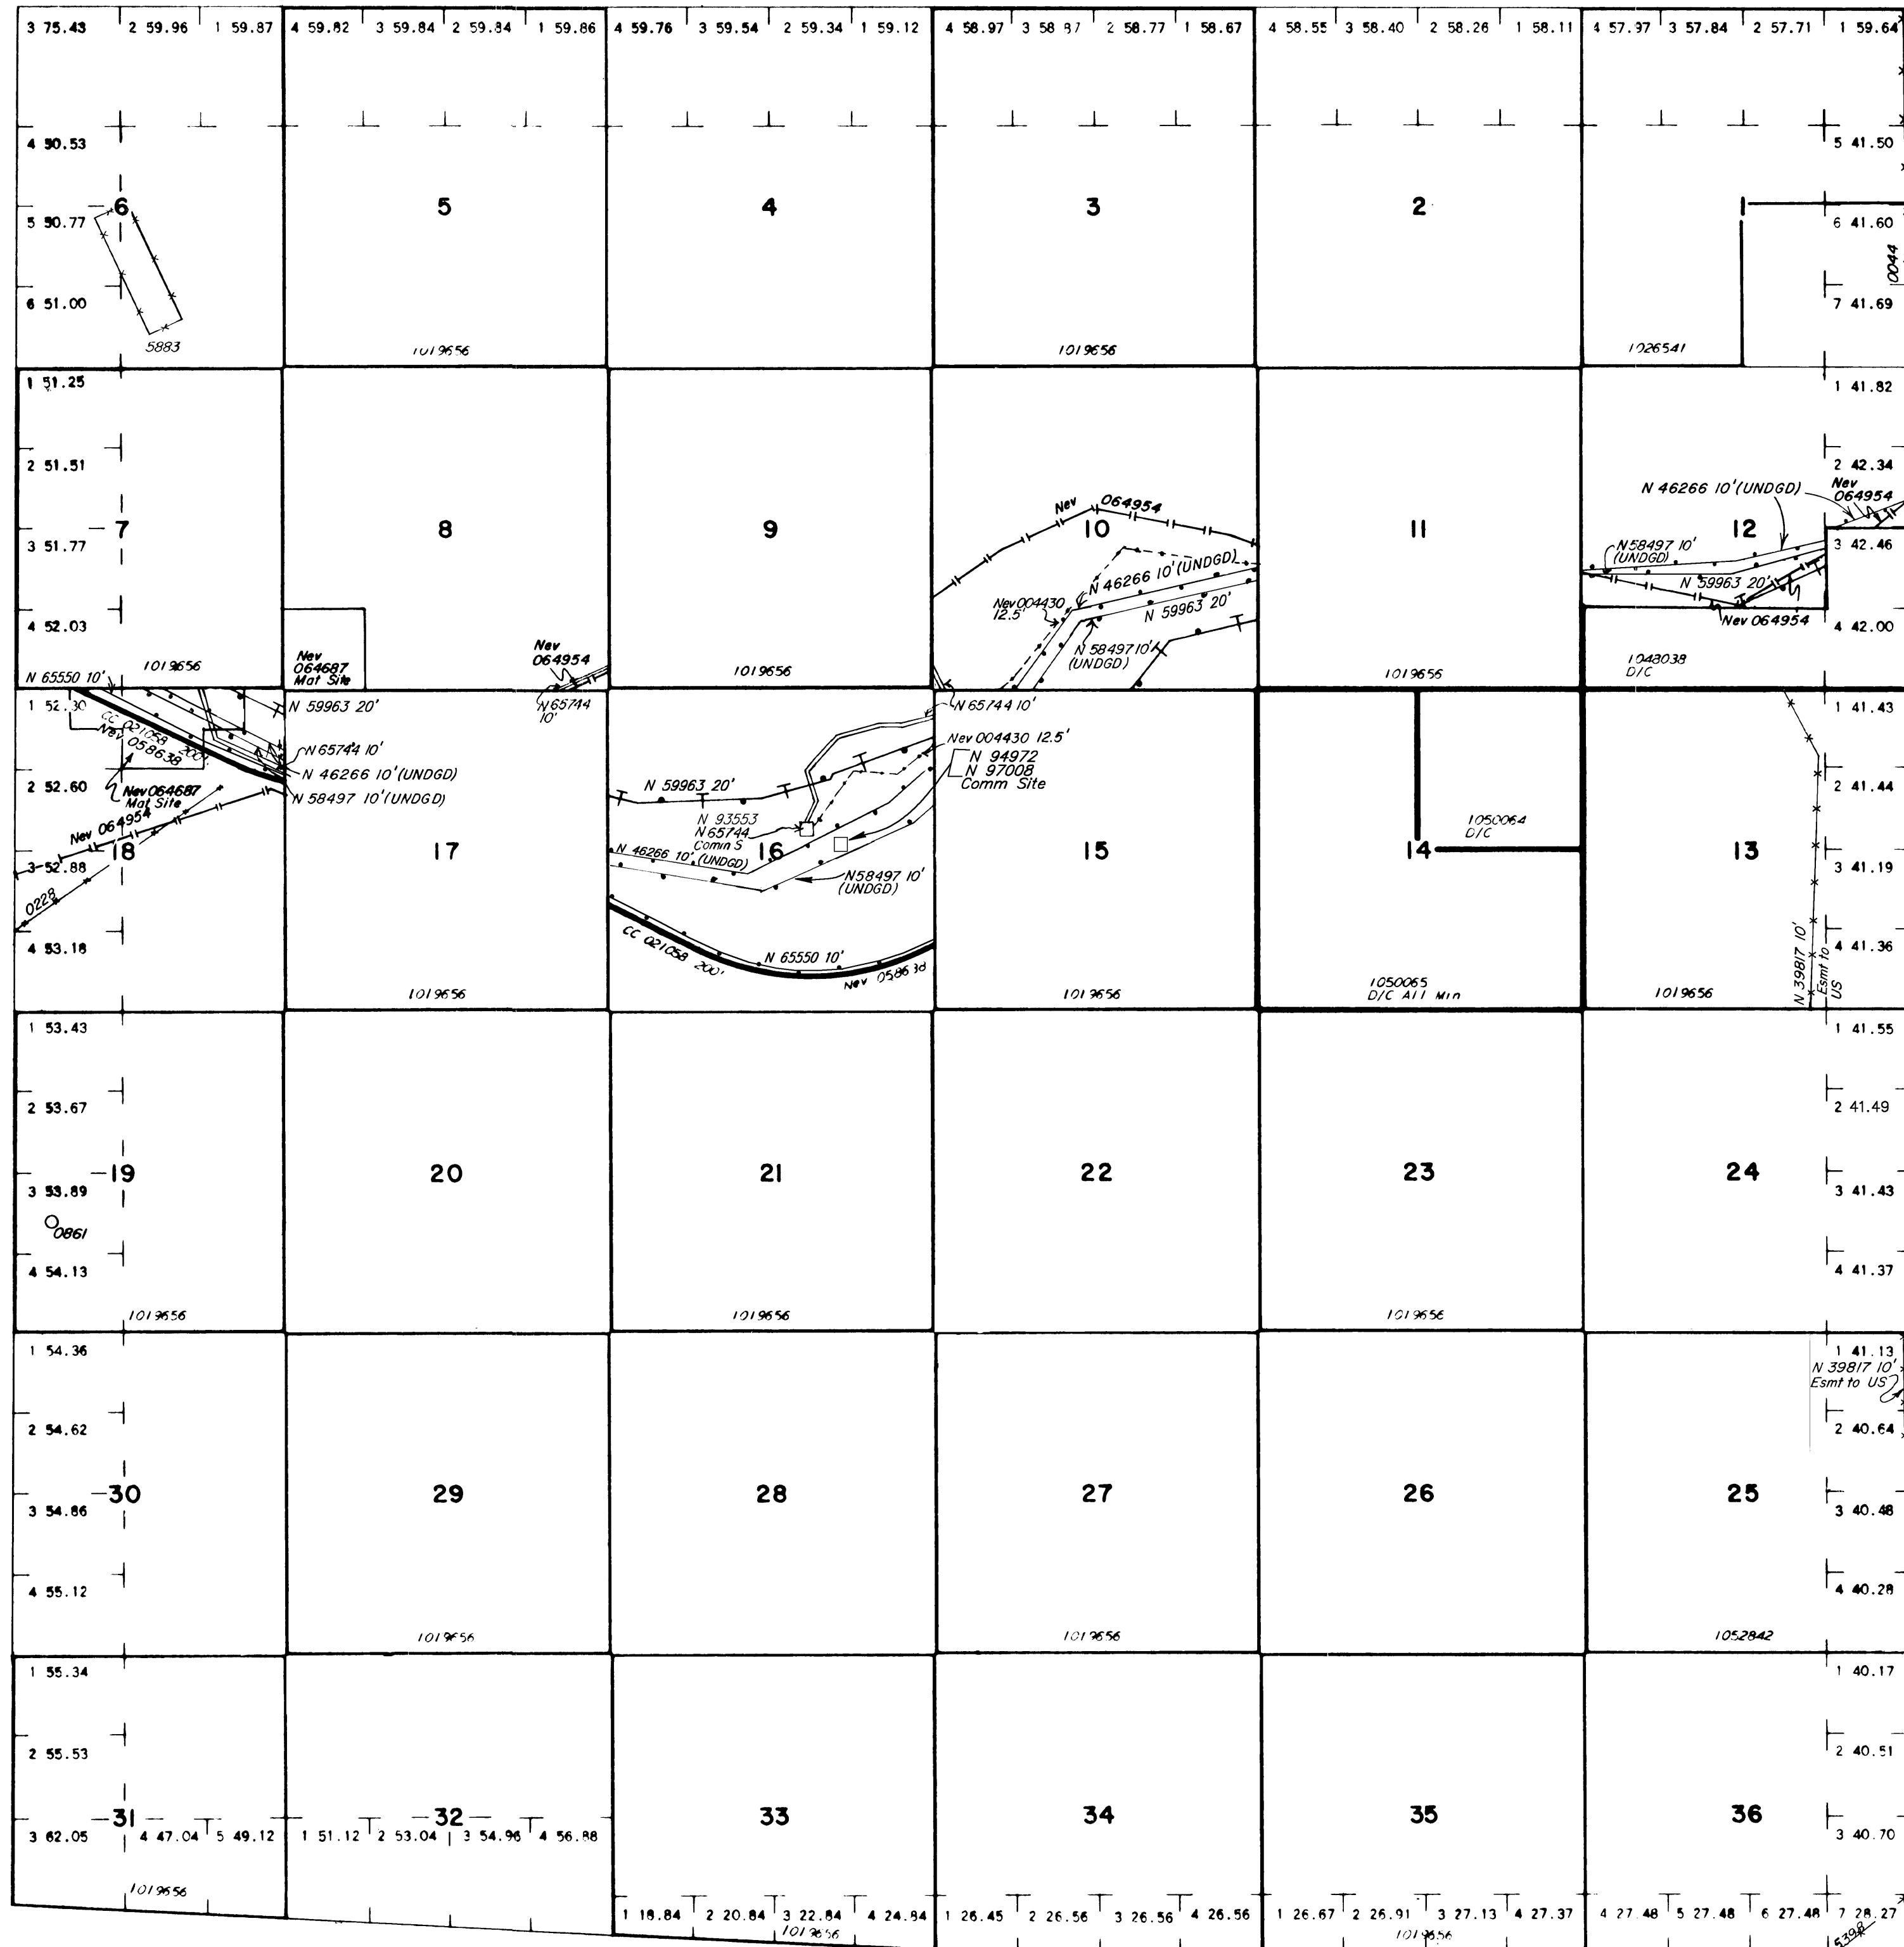

# TOWNSHIP 32 NORTH RANGE 50 EAST OF THE MOUNT DIABLO MERIDIAN, NEVADA

EUREKA COUNTY  
ELKO GR DIST

STATUS OF PUBLIC DOMAIN  
LAND AND MINERAL TITLES

## MT PLAT

INDEX TO SEGREGATED TRACTS				
RESURVEY	ORIGINAL SURVEY			
	TRACT NO	T	R	SEC

FOR ORDERS EFFECTING DISPOSAL OR USE OF UNIDENTIFIED LANDS WITHDRAWN FOR CLASSIFICATION, MINERALS, WATER AND/OR OTHER PUBLIC PURPOSES, REFER TO INDEX OF MISCELLANEOUS DOCUMENTS.

RI 514 Spray Study Plots affects Sec 9

CURRENT TO	BY
6/10/05	MS
12/9/09	MS
2/2/15	MS
11/21/19	DMG

WARNING STATEMENT  
This plat is the Bureau's representation of the Record of Title and should be used only as a graphic display of the township survey data. Records hereon do not reflect title changes which may have been effected by the lateral movements of rivers or other bodies of water. Refer to the cadastral surveys for official survey information.

Lat 40°32'N  
Long 116°17'W

N-010  
T. 32 N  
R. 50 E.