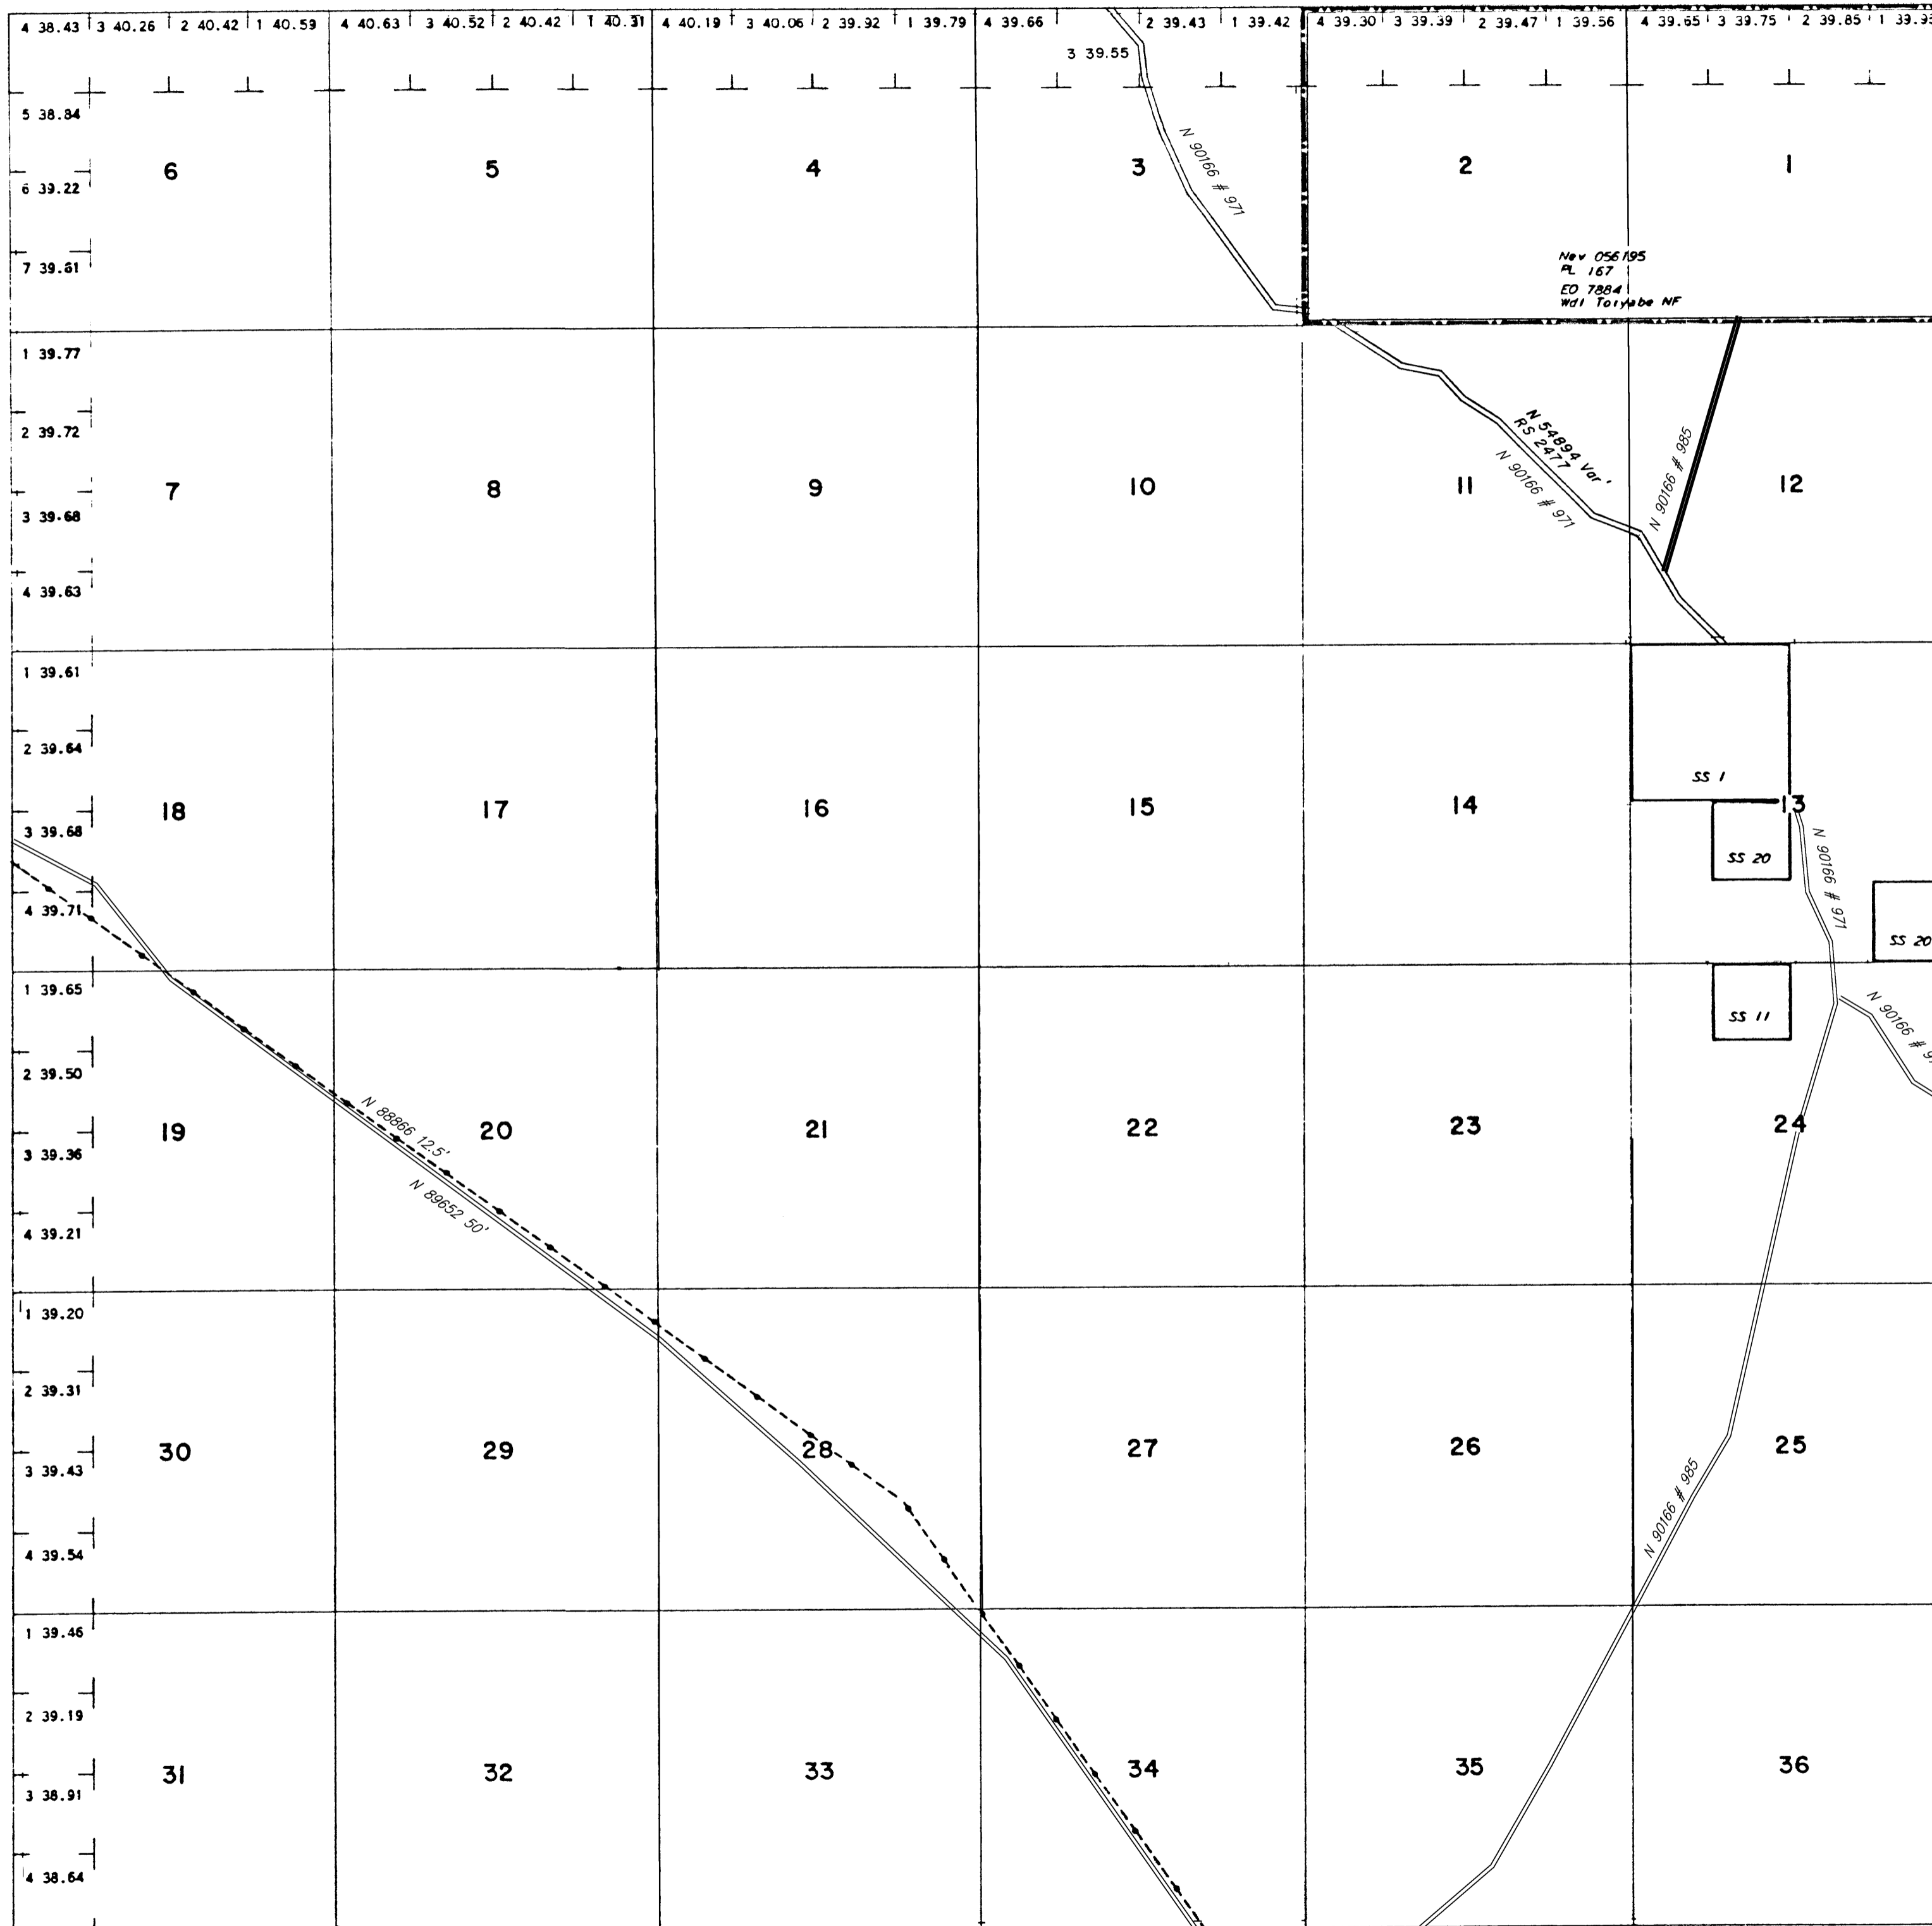

TOWNSHIP 8 NORTH RANGE 39 EAST OF THE MOUNT DIABLO MERIDIAN, NEVADA

NYE COUNTY
BATTLE MTN GR DIST

STATUS OF PUBLIC DOMAIN
LAND AND MINERAL TITLES

OG PLAT

INDEX TO SEGREGATED TRACTS				
RESURVEY TRACT NO	ORIGINAL SURVEY			
	T	R	SEC	SUBDIVISION

FOR ORDERS EFFECTING DISPOSAL OR USE OF UNIDENTIFIED LANDS WITHDRAWN FOR CLASSIFICATION, MINERALS, WATER AND/OR OTHER PUBLIC PURPOSES, REFER TO INDEX OF MISCELLANEOUS DOCUMENTS.

Nev 056195 Determination P.L. 167 (Act of Cong 7/23/1955) complete 4/30/1962. All N.F. surface management by USFS

N 6969 Easement 44LD513 FS affects Sec 12

Tp in process of Resurvey 11/14/1977

SCALE
10 5 0 10 20 30 60
30 chains to the inch

WARNING STATEMENT

This plat is the Bureau's Record of Title and should be used only as a graphic display of the township survey data. Records hereon do not reflect title changes which may have been effected by lateral movements of rivers or other bodies of water. Refer to the cadastral surveys for official survey information.