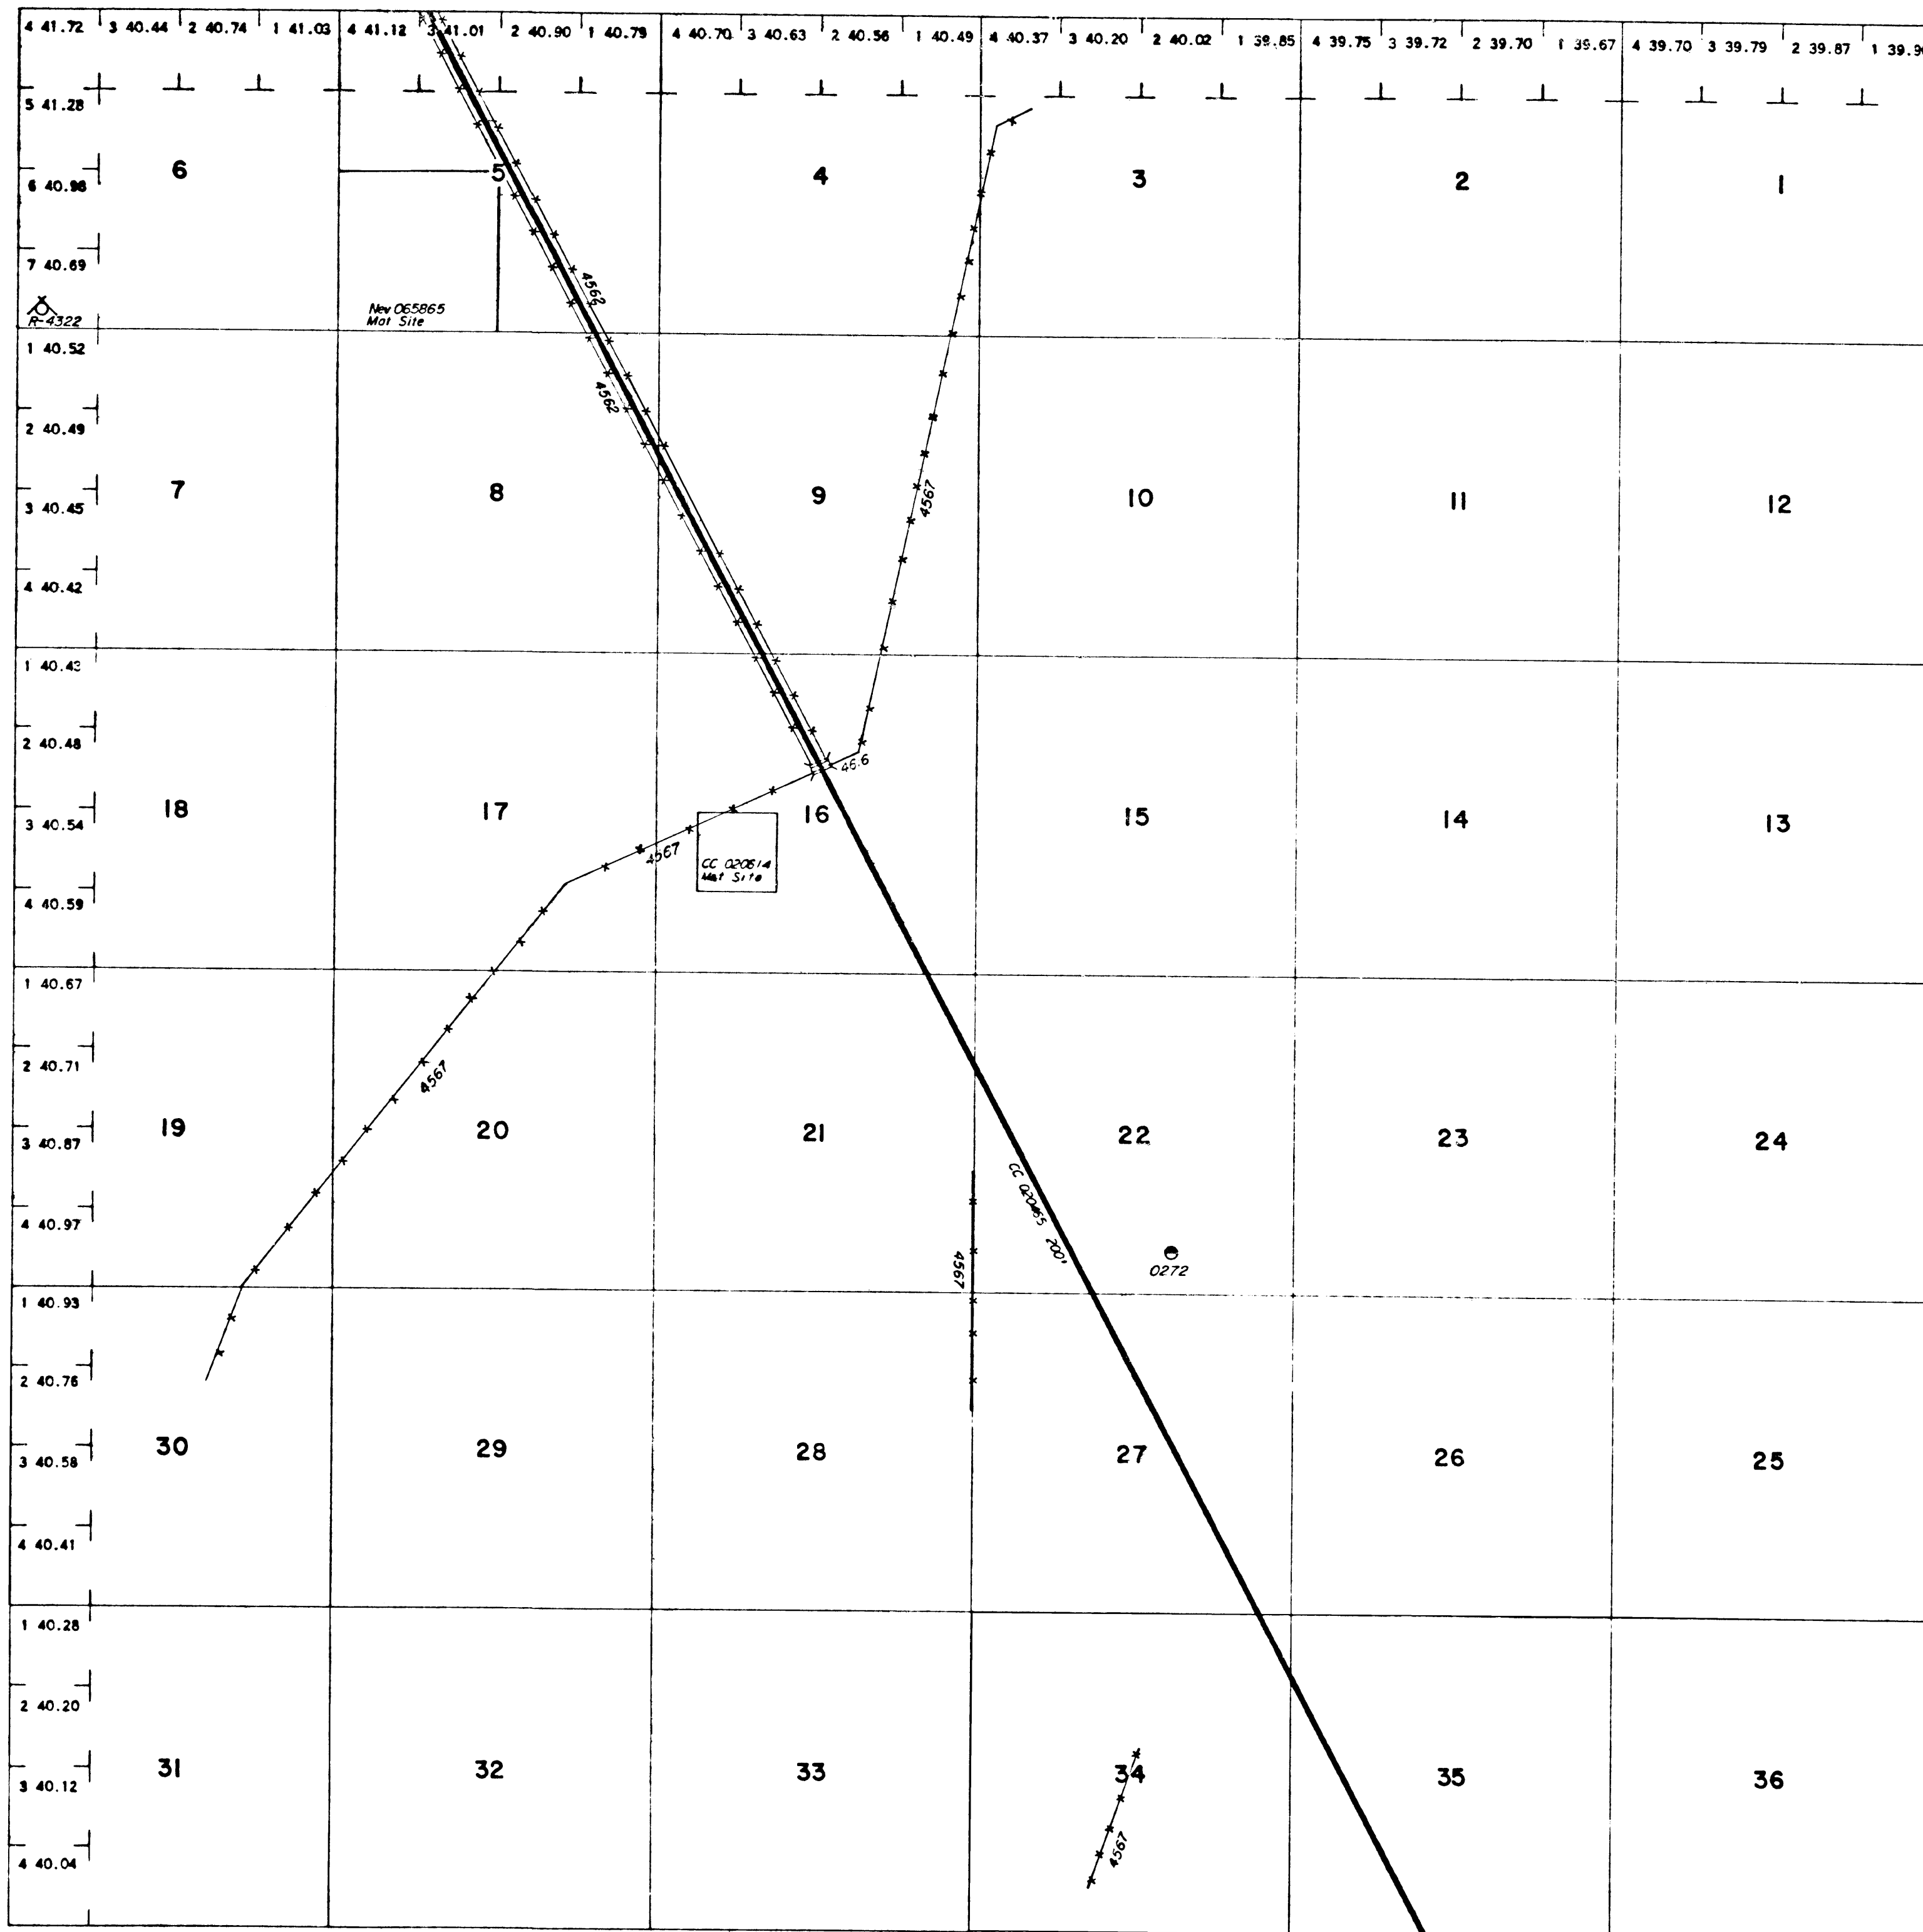

TOWNSHIP 6 NORTH RANGE 43 EAST OF THE MOUNT DIABLO MERIDIAN, NEVADA

NYE COUNTY
BATTLE MTN GR DIST

STATUS OF PUBLIC DOMAIN
LAND AND MINERAL TITLES

MT PLAT

INDEX TO SEGREGATED TRACTS				
RESURVEY TRACT NO	ORIGINAL SURVEY			
	T	R	SEC	SUBDIVISION

FOR ORDERS EFFECTING DISPOSAL OF UNIDENTIFIED LANDS WITHIN RANGE 43 EAST OF THE MOUNT DIABLO MERIDIAN, WATER AND/OR OTHER PUBLIC RIGHTS REFER TO INDEX OF MISCELLANEOUS...

Lined area for additional notes or orders.

WARNING STATEMENT
This plat is the Bureau's Record of Title and should be used only as a graphic display of the township survey data. Records hereon do not reflect title changes which may have been effected by lateral movements of rivers or other bodies of water. Refer to the cadastral surveys for official survey information.