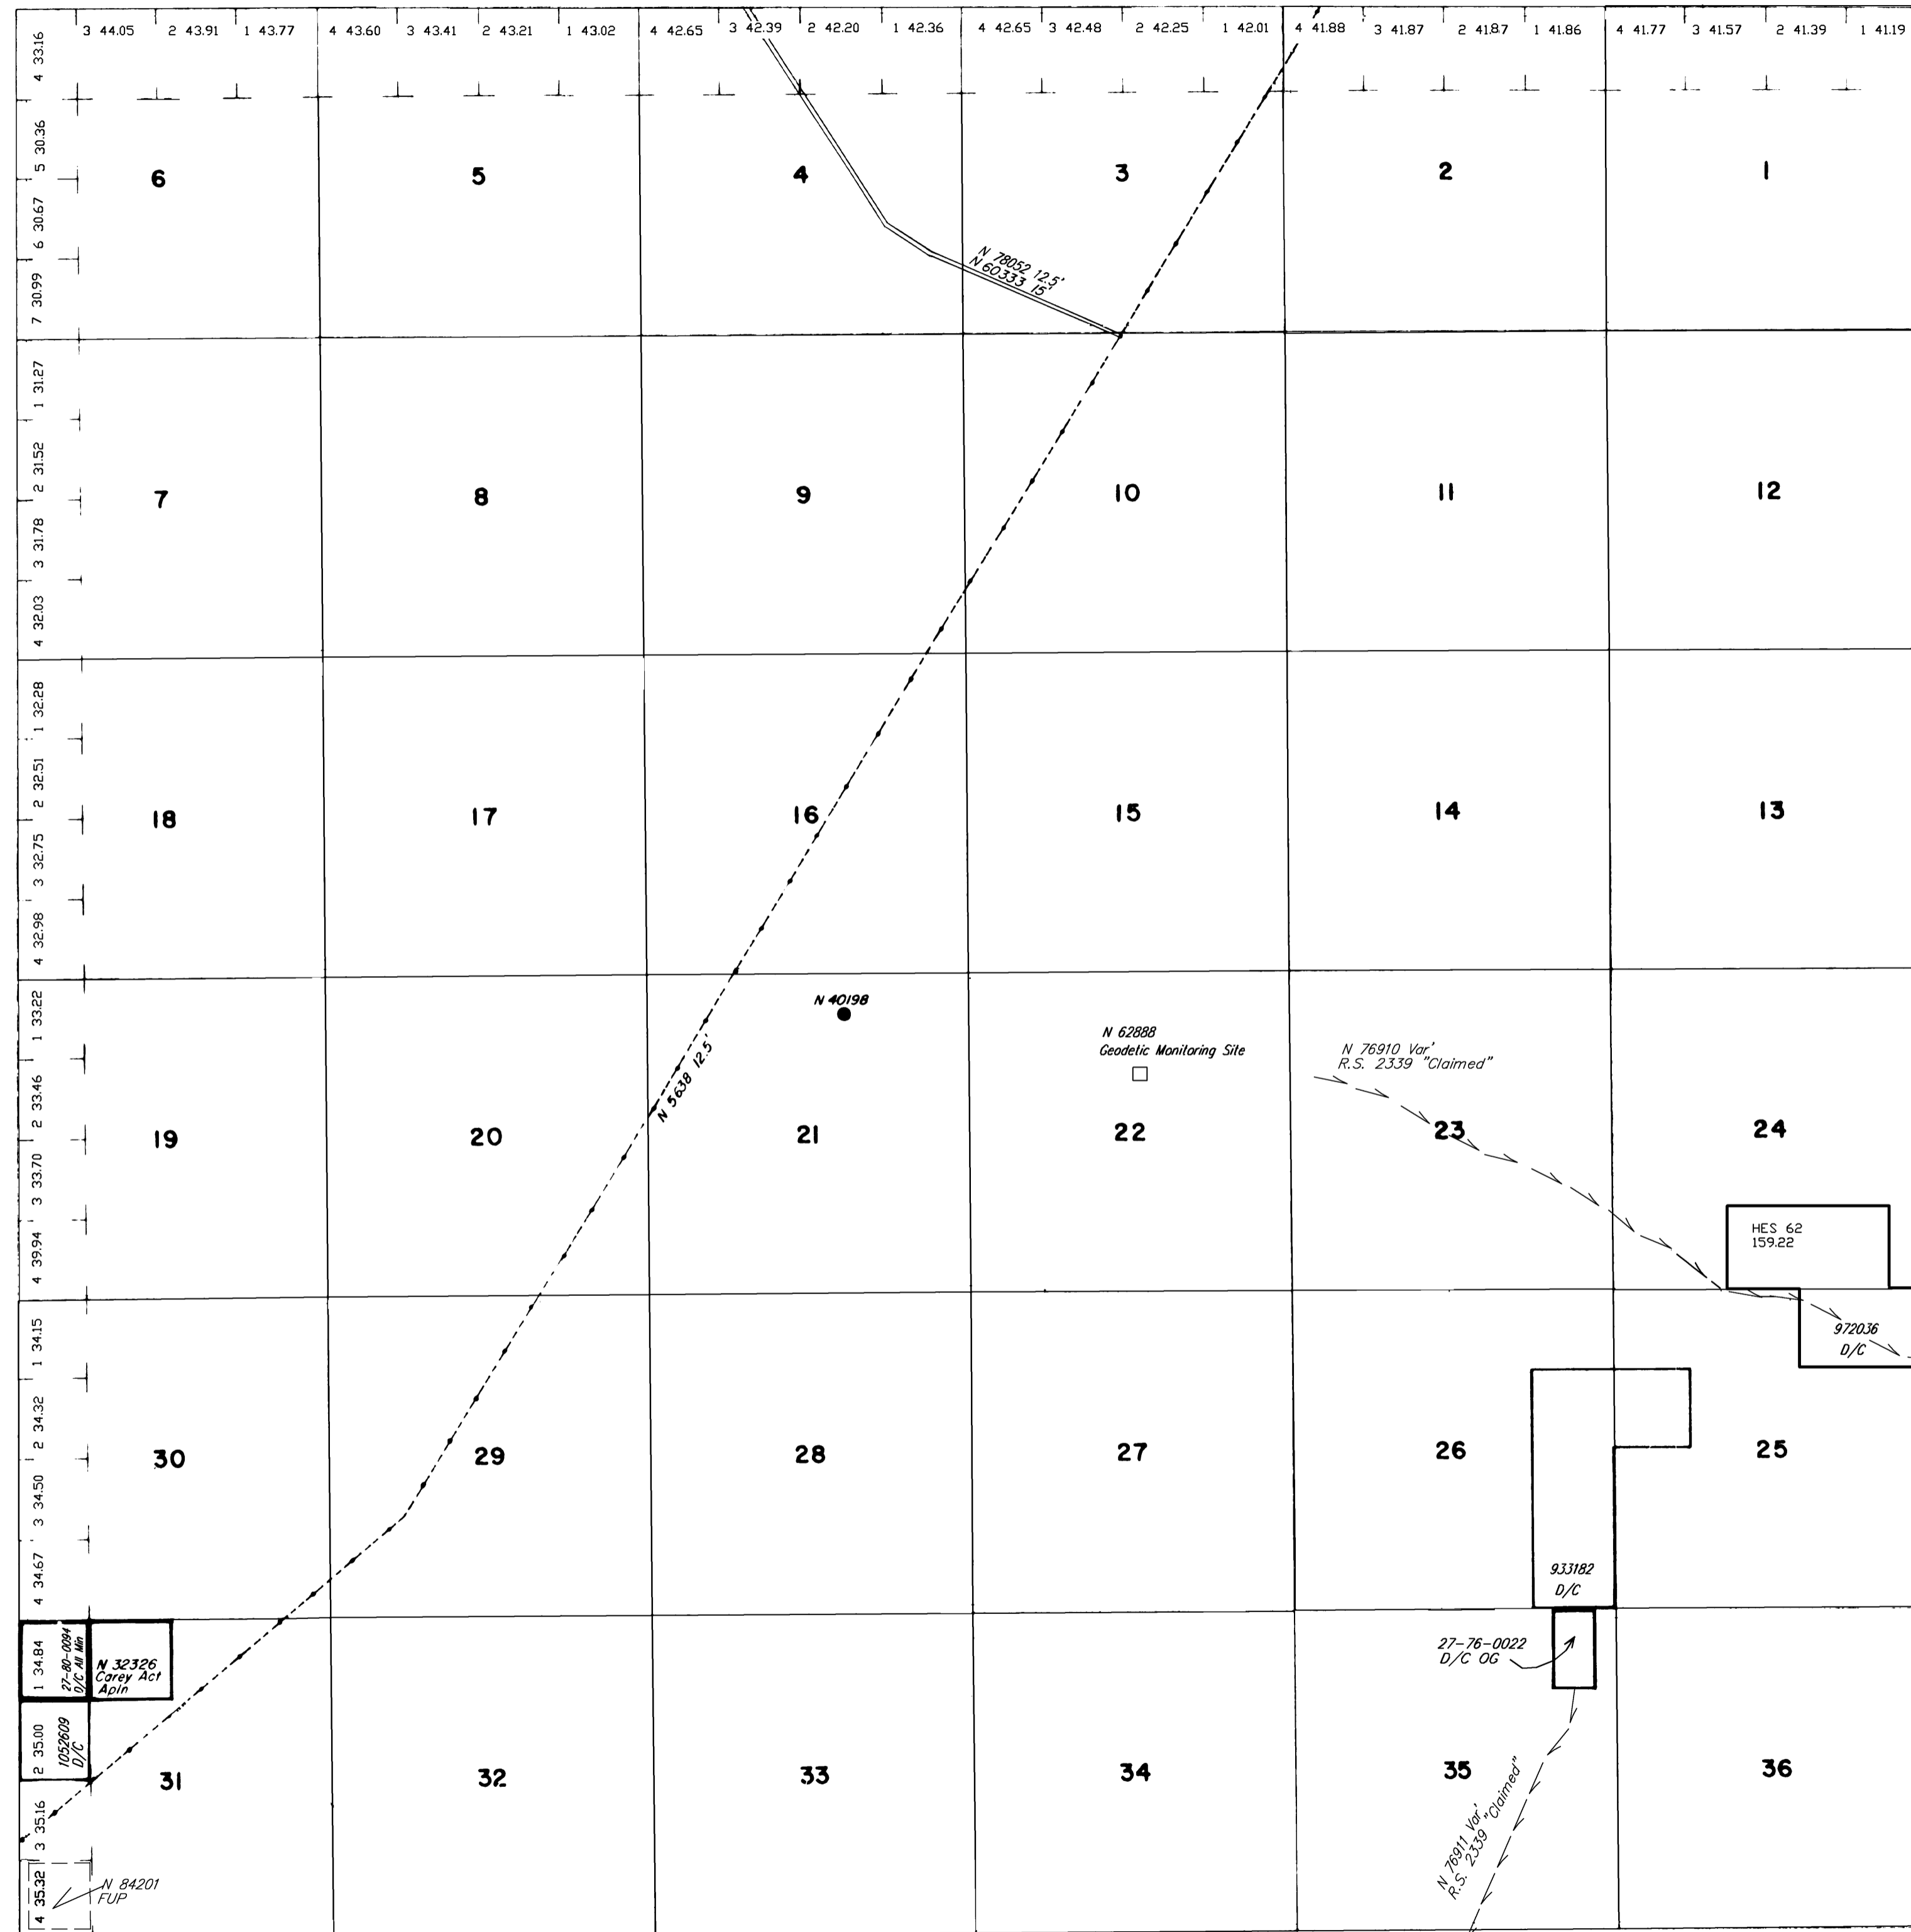

TOWNSHIP 5 NORTH RANGE 56 EAST OF THE MOUNT DIABLO MERIDIAN, NEVADA

NYE COUNTY
BATTLE MTN GR DIST

STATUS OF PUBLIC DOMAIN
LAND AND MINERAL TITLES

OG PLAT

RESURVEY TRACT NO	ORIGINAL SURVEY		
	T	R	SEC

FOR ORDERS EFFECTING DISPOSAL OR USE OF UNIDENTIFIED LANDS WITHDRAWN FOR CLASSIFICATION, MINERALS, WATER AND/OR OTHER PUBLIC PURPOSES, REFER TO INDEX OF MISCELLANEOUS DOCUMENTS.

CURRENT TO	BY	CURRENT TO	BY
6/13/13	MS		
11/20/15	SLB		
12/1/15	MS		
5/17/2017	MJC		
03/30/2021	MR		

WARNING STATEMENT
This plat is the Bureau's representation of the Record of Title and should be used only as a graphic display of the township survey data. Records hereon do not reflect title changes which may have been effected by the lateral movements of rivers or other bodies of water. Refer to the cadastral surveys for official survey information.

Lat. 38°14'N
Long. 115°37'W

N-060
T. 5 N
R. 56 E