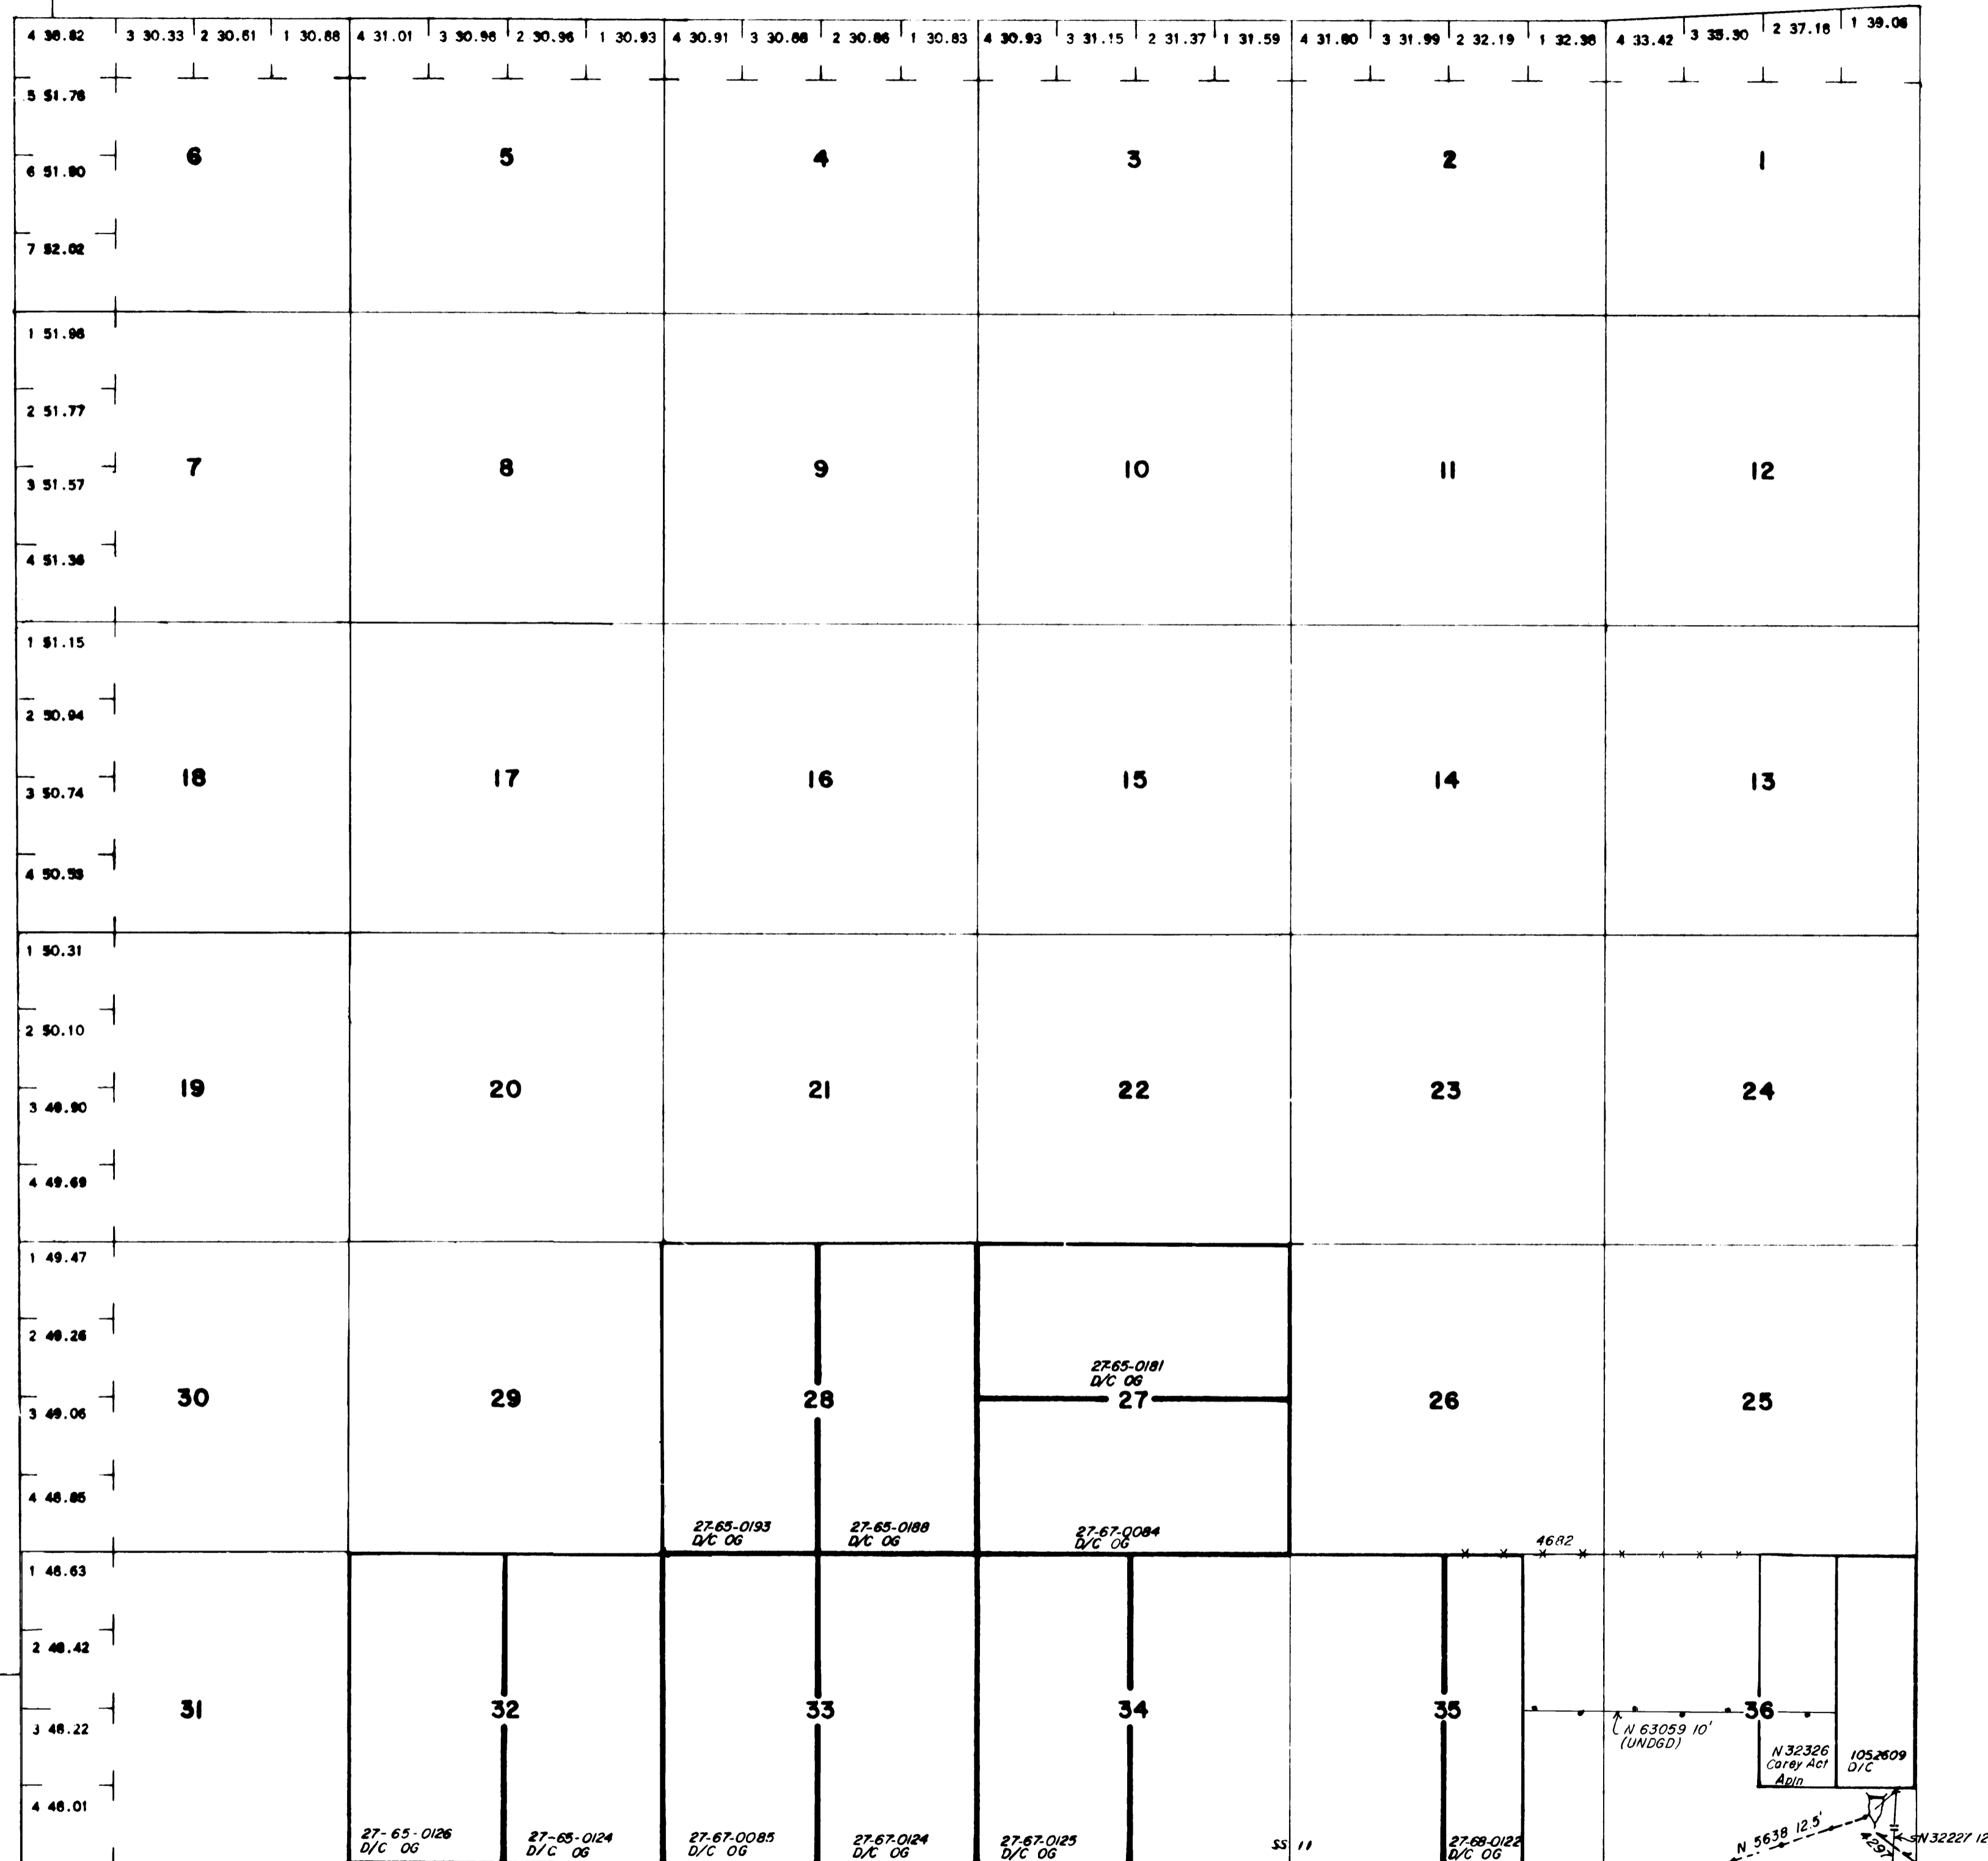

TOWNSHIP 5 NORTH RANGE 55 EAST OF THE MOUNT DIABLO MERIDIAN, NEVADA

NYE COUNTY
BATTLE MTN GR DIST

STATUS OF PUBLIC DOMAIN
LAND AND MINERAL TITLES

MT PLAT

INDEX TO SEGREGATED TRACTS				
RESURVEY TRACT NO	ORIGINAL SURVEY			
	T	R	SEC	SUBDIVISION

FOR ORDERS EFFECTING DISPOSAL OR USE OF UNIDENTIFIED LANDS WITHDRAWN FOR CLASSIFICATION, MINERALS, WATER AND/OR OTHER PUBLIC PURPOSES, REFER TO INDEX OF MISCELLANEOUS DOCUMENTS.

BLM O CI Unsuitable DLE/Carey Act affects
Secs 19-22 All
Secs 29-31 All
Sec 35 E1/2 E1/2

CURRENT TO	BY
10-27-77	KB
6-22-79	KB
7/27/07	MS
2/17/10	MS
12/29/2021	SAL

WARNING STATEMENT
This plat is the Bureau's representation of the Record of Title and should be used only as a graphic display of the township survey data. Records hereon do not reflect title changes which may have been effected by the lateral movements of rivers or other bodies of water. Refer to the cadastral surveys for official survey information.